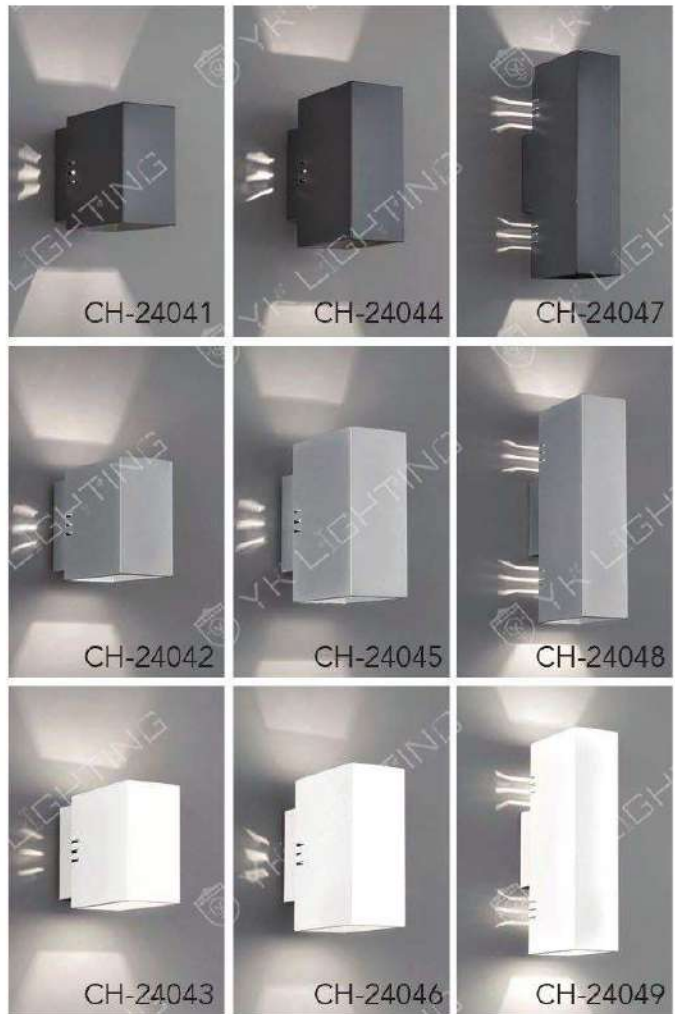

Bracket Light

Almost heaven, West Virginia
Blue Ridge Mountains, Shenandoah River
Life is old there, older than the trees
Younger than the mountains, growin' like a breeze
Country roads, take me home
To the place I belong
West Virginia, mountain mama