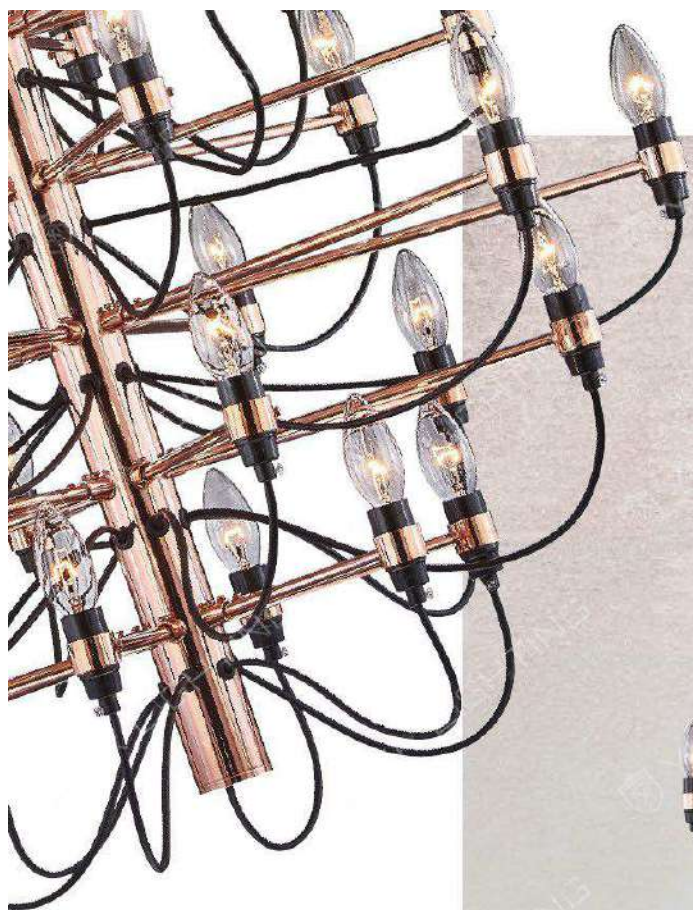

CH-20201-24900F

- Ø:820mm H:620mm
- E14 LED 燈泡 X 30 另計
- 鐵藝電鍍 玫瑰金色
- 線長:900mm
- 安裝插架不退貨

Light

I know I've paid for the best
I know I've paid for the best
I know I've paid for the best
I know I've paid for the best
I know I've paid for the best
I know I've paid for the best
I know I've paid for the best
I know I've paid for the best
I know I've paid for the best
I know I've paid for the best