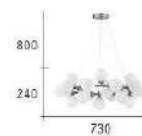

CH-21632-11500F

- Ø:730mm H:240mm
- G9 LED 5W 燈泡 X 25 另計
- 鐵藝電鍍 白玉玻璃
- 線長 :800mm