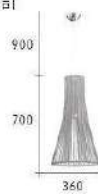

CH-22151-7000C

- $\varnothing$:360mm H:700mm
- E27 LED 燈泡 X 1 另計
- 竹製品
- 線長 :900mm