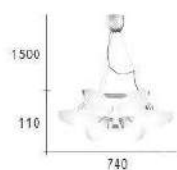

CH-21802-20000R

- Ø:740mm H:110mm
- E27 LED 燈泡 X 6 另計
- 銅鍍鉻 鋼烤漆 壓鑄白玉玻璃
- 線長:1500mm 高度可調整
- 產地:台灣