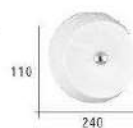

CH-23611-7500R

- Ø:240mm H:110mm
- 附 LED 10W X 1
- 玻璃
- 吸壁兩用