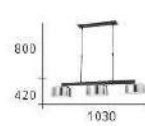

CH-21692-10000F

- L:1030mm W:220mm H:420mm
- E27 LED 燈泡 X 3 另計
- 金屬烤漆 電鍍玫瑰金 壓克力
- 線長 :800mm