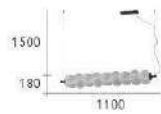

CH-21521-17500R

- L:1100mm W:180mm H:180mm
- 附 LED 30W 3000K
- 金屬烤漆 PE 燈罩
- 線長 :1500mm