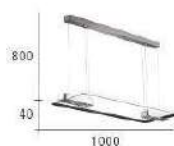

Firefly Light

When I am down and, oh my soul, so weary
When troubles come and my heart hurts sore
Then, I am still and wait
Until You come and sit at my elbow
You raise me up, so I can stand

CH-21081-26000F

- L:1000mm W:370mm H:40mm
- 附 LED 48W X 1 暖白光 全電壓
- 鋁材 鐵藝電鍍
- 線長 :800mm
- 安裝過恕不退貨