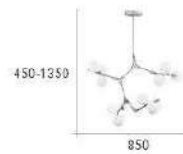

CH-21622-12300F

- Ø:850mm H:450-1350mm
- G9 LED 5W 燈泡 X 12 另計
- 鐵藝烤漆 白玉玻璃