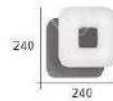

CH-24171-1800F

- W:240mm H:240mm D:80mm
- 附 LED 12W X 1 三色變光 全電壓
- 鐵藝烤漆 壓克力