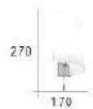

CH-23893-2150C

- W:170mm H:270mm D:150mm
- E27 LED 燈泡 X 1 另計
- 木製品 玻璃 附開關

CH-23894-2000C

- W:100mm H:270mm D:130mm
- E27 LED 燈泡 X 1 另計
- 木製品 玻璃

CH-23901

CH-23902

Firefly Light

What we have is timeless my love is endless and with this ring I say to the world
You're my every reason you're all that I believe in with all my heart i mean every word