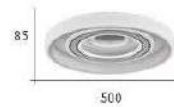

CH-21992-11000R

- Ø:500mm H:85mm
- 附 LED 102W 三色切换
- 金屬烤漆 壓克力
- 附遙控器