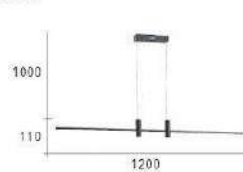

CH-21072-7800C

- L:1200mm W:50mm H:110mm
- 附 LED 30W 3000K
- 鐵材烤漆 鋁 壓克力
- 線長 :1000mm