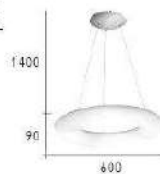

CH-21762-10000R

- Ø:600mm H:90mm
- 附 LED 39W 3000K
- 鋼烤漆 PE 燈罩
- 線長 :1400mm