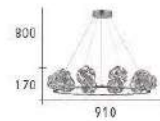

Crystal Light

CH-20121-19600C

- L:1000mm W:380mm H:240mm
- 附 LED 72W三色光源
- 鐵材鍍銅色 水晶
- 線長:1000mm
- 安裝地點不設算

Crystal Light

I'm on the top of the world lookin' down on creation
 And the only explanation I can find
 Is the love that I've found, ever since you've been around
 Your love's put me at the top of the world