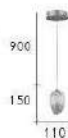

CH-22663-3800C

- Ø:160mm H:160mm
- E14 LED 燈泡 X 1 另計
- 木製品 清玻璃
- 線長 :900mm

You do something to me that I can't explain
 Hold me closer and I feel no pain
 Every beat of my heart we got something going on
 Tender love is blind it requires a dedication