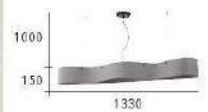

- L:1330mm W:240mm H:150mm
- 附 T5 LED 20W X 1 / 3000K
- 白安麗格原木皮 台灣製造
- 線長 :1000mm