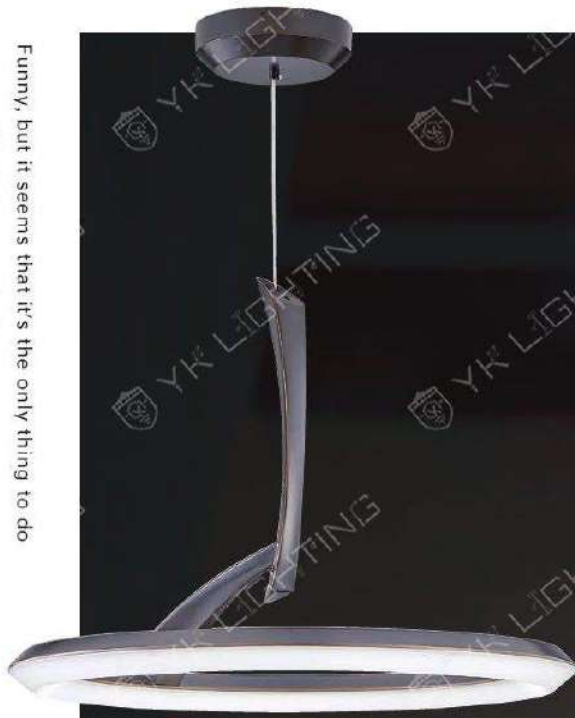

CH-20431-22500R

- Ø:400mm H:170mm
- 附 LED 24W 三色切換
- 金屬烤漆 壓克力
- 傾斜支架
- 線長 :1500mm
- 安裝過恕不退貨

CH-20432-32000R

- Ø:600mm H:180mm
- 附 LED 35W 三色切換
- 金屬烤漆 壓克力
- 傾斜支架
- 線長 :1500mm
- 安裝過恕不退貨

Funny, but it seems that it's the only thing to do
Run and find the one who loves me