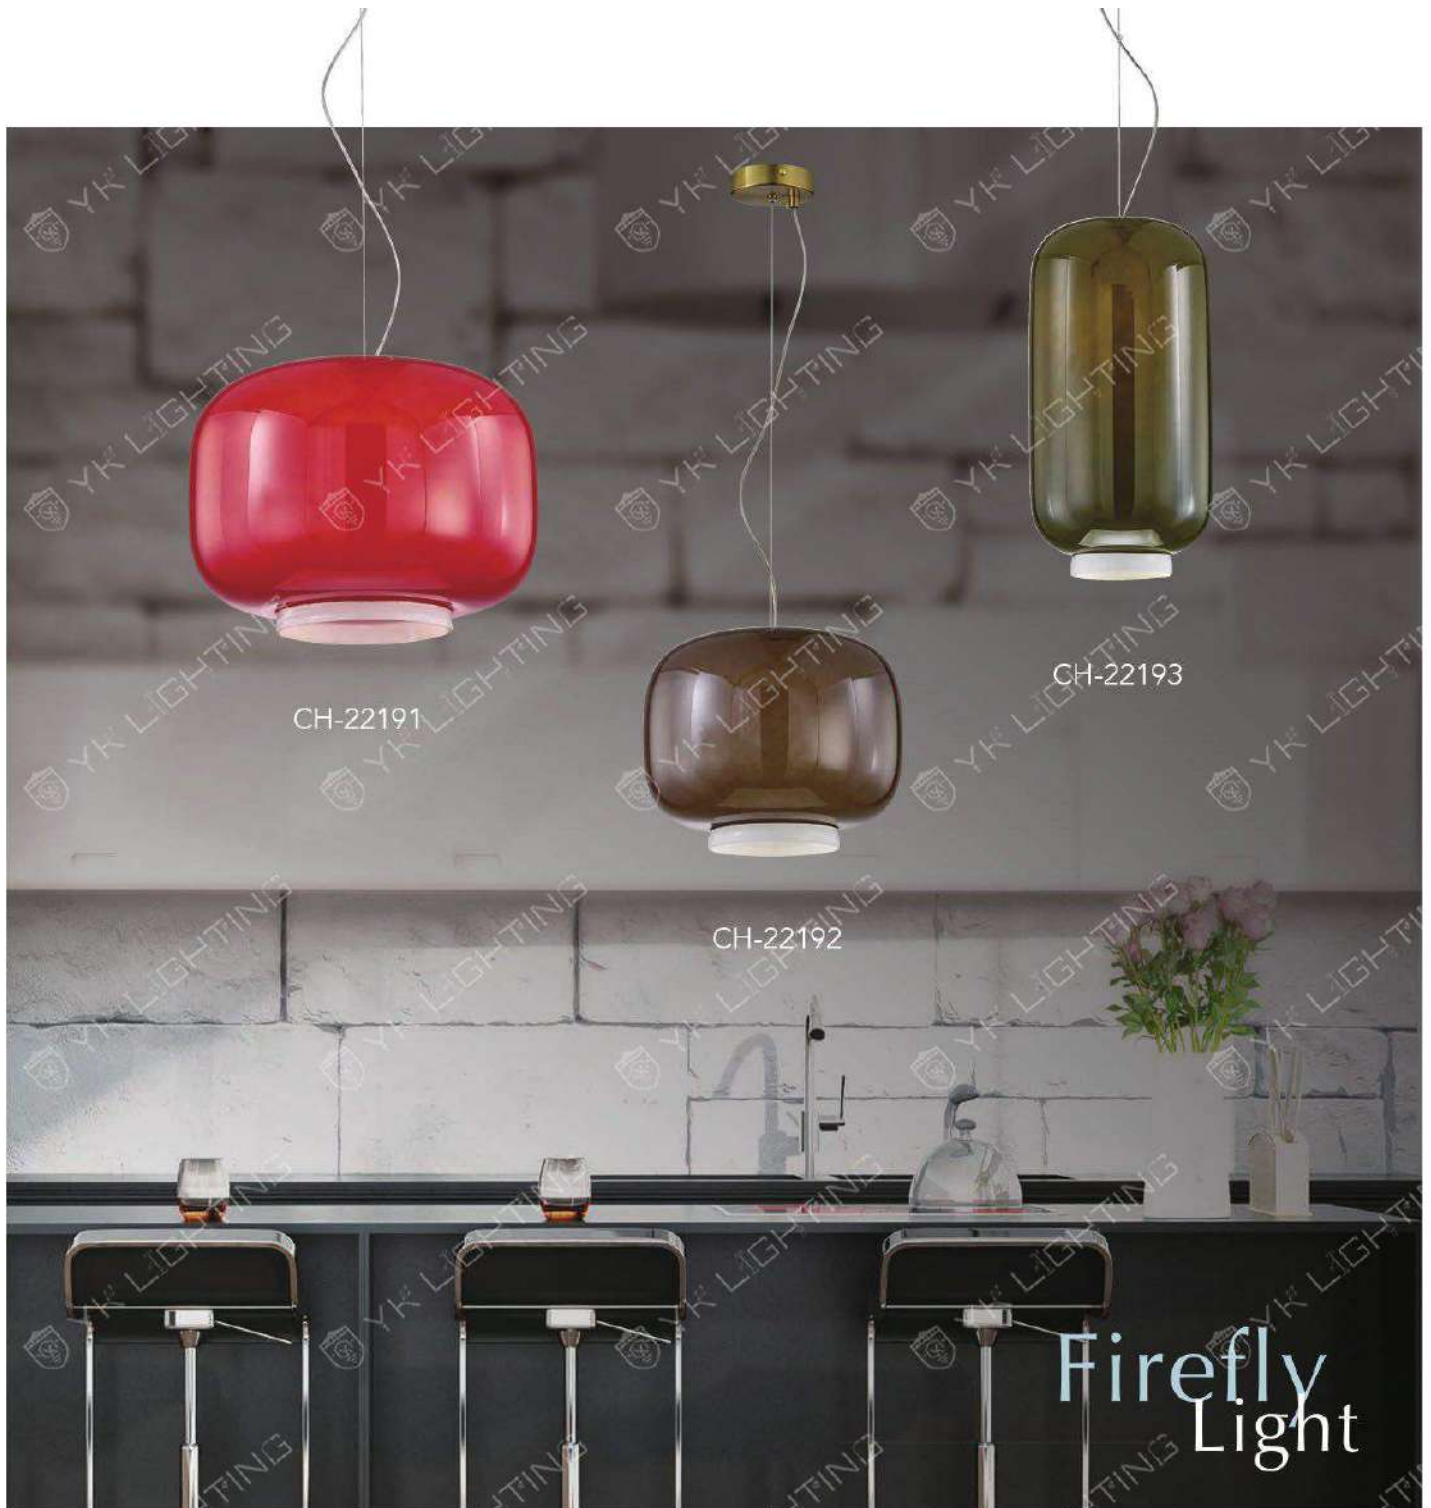

CH-22182-10500R

- Ø:320mm H:350mm
- 附 LED 8W 3000K
- 金屬烤漆 玻璃
- 線長 :1500mm

CH-22183-11200R

- Ø:350mm H:530mm
- 附 LED 8W 3000K
- 金屬烤漆 玻璃
- 線長 :1500mm

Take me home, country roads country roads, take me home
To the place I belong west Virginia, mountain mama
Take me home, country roads take me home, (down) country roads