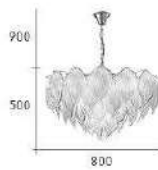

CH-20661-70000C

- Ø:800mm H:500mm
- E14 LED 燈泡 X 13 另計
- 水晶玻璃
- 鍊長 :900mm
- 安裝過恕不退貨