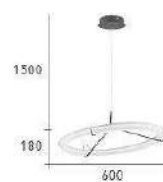

CH-20432-32000R

- Ø:600mm H:180mm
- 附 LED 35W 三色切換
- 金屬烤漆 壓克力
- 傾斜支架
- 線長 :1500mm
- 安裝過恕不退貨