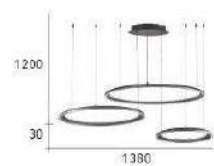

CH-20321-40000F

- Ø:1380mm H:30mm
- 附 LED 134W X 1
- 三色變光 全電壓
- 鋁材+金屬烤漆
- 線長 :1200mm
- 安裝適配不退貨

Firefly Light

Rainy days and Mondays always get me down
 Funny, but it seems I always wind up here with you
 Nice to know somebody loves me
 Funny, but it seems that it's the only thing to do
 Run and find the one who loves me