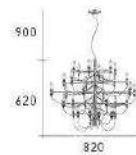

CH-20211-24900F

- Ø:820mm H:620mm
- E14 LED 燈泡 X 30 另計
- 鐵藝電鍍 古銅色
- 線長 :900mm
- 安裝過恕不退貨