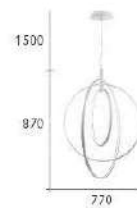

CH-20411-20500R

- Ø:770mm H:870mm
- 附 LED 72W 3000K
- 鋁烤漆 矽膠
- 線長 :1500mm
- 圓圈角度可動
- 安裝過恕不退貨