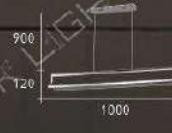

- L:1000mm W:140mm H:120mm
- 附 LED 48W X 1 暖白光 全電壓
- 不銹鋼電鍍玫瑰金 硅膠
- 線長 :900mm
- 安裝適配不銹管