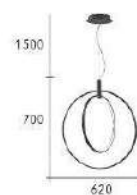

- Ø:770mm H:870mm
- 附 LED 72W 3000K
- 鋁烤漆 矽膠
- 線長 :1500mm
- 圓圈角度可動
- 安裝過恕不退貨

CH-20412-13000R

- Ø:620mm H:700mm
- 附 LED 43W 3000K
- 鋁烤漆 矽膠
- 線長 :1500mm
- 圓圈角度可動
- 安裝過恕不退貨

CH-20421

CHANDELIER

What we got they used to call the light
 Nothing is really wrong
 Feels like I don't belong
 Walkin' around
 Some kind of early dawn