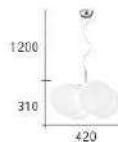

CH-21781-7500R

- L:420mm W:420mm H:310mm
- E27 LED 附光源 10W X 4 3000K
- 鋁製品 PE 燈罩
- 線長 :1200mm