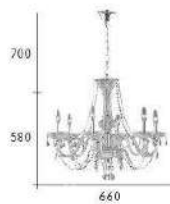

Crystal Light

Funny, but it seems that it's the only thing to do
Run and find the one who loves me. What I feel has come and gone before

CH-20611

CH-20612

CH-20611-12900F

- ∅:660mm H:580mm
- E14 LED 燈泡 X 6 另計
- 鐵藝電鍍 手工玻璃管 進口水晶珠
- 鍊長 :700mm
- 安裝過期不退貨