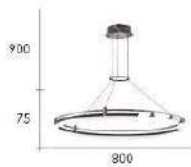

CH-21221-21200F

- $\varnothing$:800mm H:75mm
- 附 LED 48W X 1 暖白光 全電壓
- 金屬 鋁材 壓克力
- 線長 :900mm