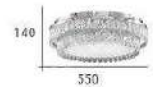

CH-22812-13200F

- Ø:550mm H:140mm
- 附 LED 58W X 1 三色變光全電壓
- 不銹鋼 進口水晶 壓克力