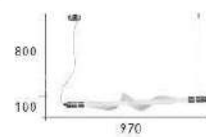

CH-21291

Rain, please tell me now does that seem fair
 For her to steal my heart away when she don't care?
 I can't love another when my hearts somewhere far away

CH-21292

CH-21291-7500F

- L:970mm W:100mm H:100mm
- 附 LED 18W X1 暖白光 全電壓
- 鋁電鍍 壓克力 PVC
- 線長 :800mm