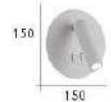

CH-24214-2800C

- L:150mm W:150mm D:90mm
- 附 LED 3W X 2 3000K
- 鐵材烤漆 壓克力
- 側發光 可調角度 附開關