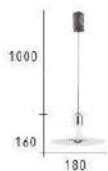

CH-22691-4800C

- Ø:180mm H:160mm
- 附 LED 7W X 1 3000K
- 鐵材烤漆
- 線長 :1000mm