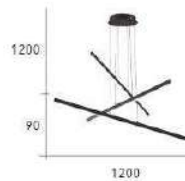

CH-21112-14000R

- Ø:1200mm H:90mm
- 附 LED 48W 3000K
- 鋁製品 高度可調整
- 線長 :1200mm