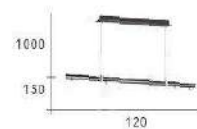

- L:780mm W:430mm H:550mm
- E27 LED 玉米燈泡 X 6 另計
限小麗晶
- 玻璃 木製品 吊管可伸縮
- 管長 :450mm

CH-21652-15600C

- L:1200mm W:130mm H:150mm
- 附 LED 12W X 5 三色光源
- 鐵材烤漆 壓克力
- 線長 :1000mm

It always seems impossible until it's done.
Perfection is boring. Getting better is where all the fun is.