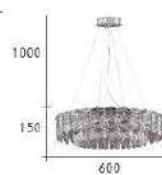

CH-20792-20000C

- Ø:600mm H:150mm
- E14 LED 燈泡 X 10 另計
- K9 進口水晶
- 線長 :1000mm
- 安裝過恕不退貨