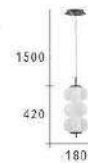

CH-21522-7000R

- Ø:180mm H:420mm
- 附 LED 9W 3000K
- 金屬烤漆 PE 燈罩
- 線長 :1500mm