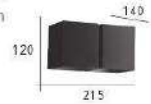

CH-23954(黑)-3000R
CH-23955(白)-3000R
CH-23956(銀)-3000R

- W:215mm H:120mm D:140mm
- E27 LED 燈泡 X 2 另計
- 鋁製品烤漆
- 黑 白 銀三色 產地：台灣

CH-23953