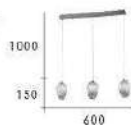

CH-22661-6200C

- L:600mm W:110 mm H:150mm
- 附 LED 5W X 3 三色光源
- 鐵材鍍銅色 玻璃
- 線長 :1000mm