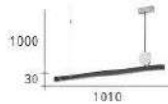

CH-21493-13000C

- L:1010mm W:40mm H:30mm
- 附 LED 20W X 1 3000K
- 木製品 鐵材鍍金 壓克力 胡桃木
- 線長 :1000mm

CH-21494-9600C

- L:1010mm W:40mm H:30mm
- 附 LED 20W X 1 3000K
- 木製品 壓克力 胡桃木
- 線長 :1000mm

CH-21501

CH-21502

I am strong, when I am on your shoulders
 You raise me up, to more than I can be
 Raise me up, so I can stand on mountains
 You raise me up, to walk on stormy seas
 I am strong, when I am on your shoulders
 You raise me up, to more than I can be
 Raise me up, so I can stand on mountains
 You raise me up, to walk on stormy seas
 I am strong, when I am on your shoulders