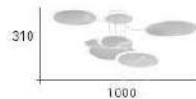

CH-21951-13700R

- Ø:1000mm H:310mm
- 附 LED 92W 三色切換
- 鐵烤漆 壓克力