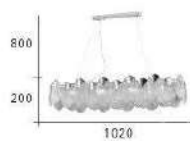

I can't live without you if the love was gone
Everything is nothing if you got no one. And you did walk in the night

CH-20681-23500F

- L:1020mm W:400mm H:200mm
- E14 LED 燈泡 X10 另計
- 鐵藝電鍍 琉璃玻璃 不銹鋼裝飾片
- 線長 800mm
- 安裝過期不退貨