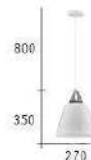

CH-22711-2750F

- Ø: 270mm H: 350mm
- E27 LED 燈泡 X 1 另計
- 鐵藝烤漆 壓克力
- 線長 : 800mm