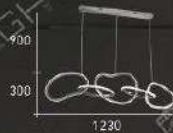

CH-20312-19700F

CH-20311-21500F

- L:1230mm W:290mm H:300mm
- 附 LED 70W X 1 暖白光 全電壓
- 不銹鋼電鍍玫瑰金 硅膠
- 線長 :900mm
- 安裝適配不銹管