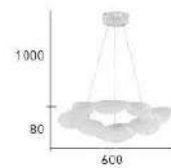

CH-21752-10800C

- Ø:600mm H:80mm
- 附 LED 60W 三色光源
- 鐵材烤漆 壓克力
- 線長 :1000mm