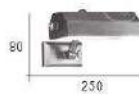

What we have is timeless
My love is endless
And with this ring I say to the world
You're my every reason you're all
That I believe in with all my heart
I mean every word

FIREFLY LIGHT

CH-23721-7200C

- W:250mm H:80mm D:230mm
- E27 LED 燈泡 X 1 另計
- 銅製品 仿古銅色
- 可上下調角度

CH-23722-7200C

- W:210mm H:70mm D:270mm
- E14 LED 燈泡 X 1 另計
- 銅製品
- 可伸縮上下調角度