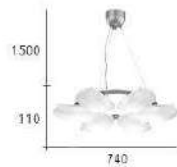

CH-21801-15000R

- Ø:740mm H:110mm
- E27 LED 燈泡 X 6 另計
- 鋼烤漆 白玉毛玻璃
- 線長:1500mm 高度可調整
- 產地:台灣

CH-21802-20000R

- Ø:740mm H:110mm
- E27 LED 燈泡 X 6 另計
- 銅鍍鉻 鋼烤漆 壓鑄白玉玻璃
- 線長:1500mm 高度可調整
- 產地:台灣