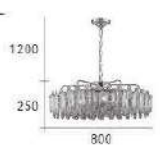

CH-20771-41000R

- Ø:800mm H:250mm
- E14 LED 燈泡 X 12 另計
- 鐵電鍍 水晶琉璃片
- 鍊長 :1200mm
- 安裝過期不退貨