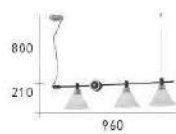

CH-21661-6600F

- L:960mm W:200mm H:210mm
- E27 LED 燈泡 X 3 另計
- 原木 鐵藝烤漆 白玉玻璃
- 線長 :800mm