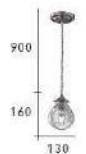

CH-22674-2400C

- Ø:130mm H:160mm
- E14 LED 燈泡 X 1 另計
- 鐵材銀古銅 玻璃
- 線長 :900mm