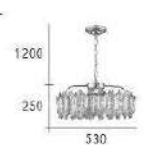

CH-20772-34000R

- Ø:530mm H:250mm
- E14 LED 燈泡 X 8 另計
- 鐵電鍍 水晶琉璃片
- 鍊長 :1200mm
- 安裝過期不退貨