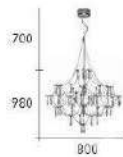

CH-20191-20600F

- Ø:800mm H:980mm
- 附 LED 0.5W X 63
- 暖白光 全電壓
- 不銹鋼+金屬 進口水晶珠
- 明絳馳動
- 線長 :700mm
- 安裝過恕不退貨