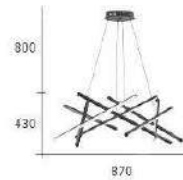

CH-21111-21400F

- Ø:870mm H:430mm
- 附 LED 60W X 1 三色變光 全電壓
- 鋁材烤漆
- 線長 :800mm