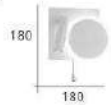

CH-24211-2400C

- L:180mm W:180mm D:70mm
- 附 LED 管 3W X 1
- 圓 7W X 1 3000K
- 鐵材烤漆 壓克力
- 附開關