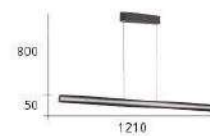

CH-21311-12500F

- L:1210mm W:30mm H:50mm
- 附 LED 60W X1 暖白光 全電壓
- 金屬烤漆 鋁材 壓克力
- 線長 :800mm