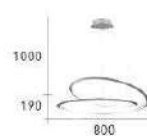

Firefly Light

I know I've wasted too much time
I know I ask perfection of a quite imperfect world

CH-20371

CH-20372

CH-20373

CH-20371-13200C

- Ø:800mm H:190mm
- 附 LED 46W 三色光源
- 鐵材鍍銅色 壓克力
- 線長 :1000mm
- 安裝過恕不退貨