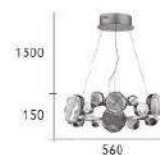

CH-20471-15000R

- Ø:600mm H:800mm
- 附 LED 6W 三色切換
- 金屬烤漆 壓克力
- 線長:1500mm
- 安裝過恕不退貨

CH-20481-128000R

- Ø:560mm H:1500mm
- 附 LED 72W 3000K
- 不銹鋼 手工鑽石切割水晶
- 線長 :1500mm
- 安裝適恕不退貨

Firefly Light

I KNOW I NEED TO BE IN LOVE. I KNOW I'VE WASTED TOO MUCH TIME
I KNOW I ASK PERFECTION OF A QUITE IMPERFECT WORLD
AND FOOL ENOUGH TO THINK THAT'S WHAT I'LL FIND
SO HERE I AM WITH POCKETS FULL OF GOOD INTENTIONS