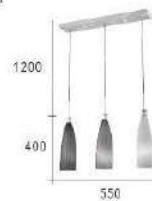

CH-22172-12000R

- L:550mm W:80mm H:400mm
- E14 LED 燈泡 X 3 另計
- 鋼烤漆底盤 玻璃燈罩
- 顏色可自由搭配
- 線長 :1200mm