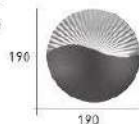

CH-24284-2400C

- W:190mm H:190mm D:80mm
- 附 LED 6W X 1 3000K
- 鐵材烤漆

CH-24283