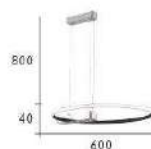

CH-21091-15400F

- Ø:600mm H:40mm
- 附 LED 36W X 1 暖白光 全電壓
- 鋁材 鍍藝電鍍
- 線長 :800mm
- 安裝適恕不退貨