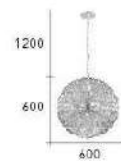

CH-20041-100000R

- Ø:600mm H:600mm
- 附 LED G9 3W X 32 3000K
- 金屬電鍍 壓鑄玻璃
- 鍊長 :1200mm
- 安裝適配不退貨