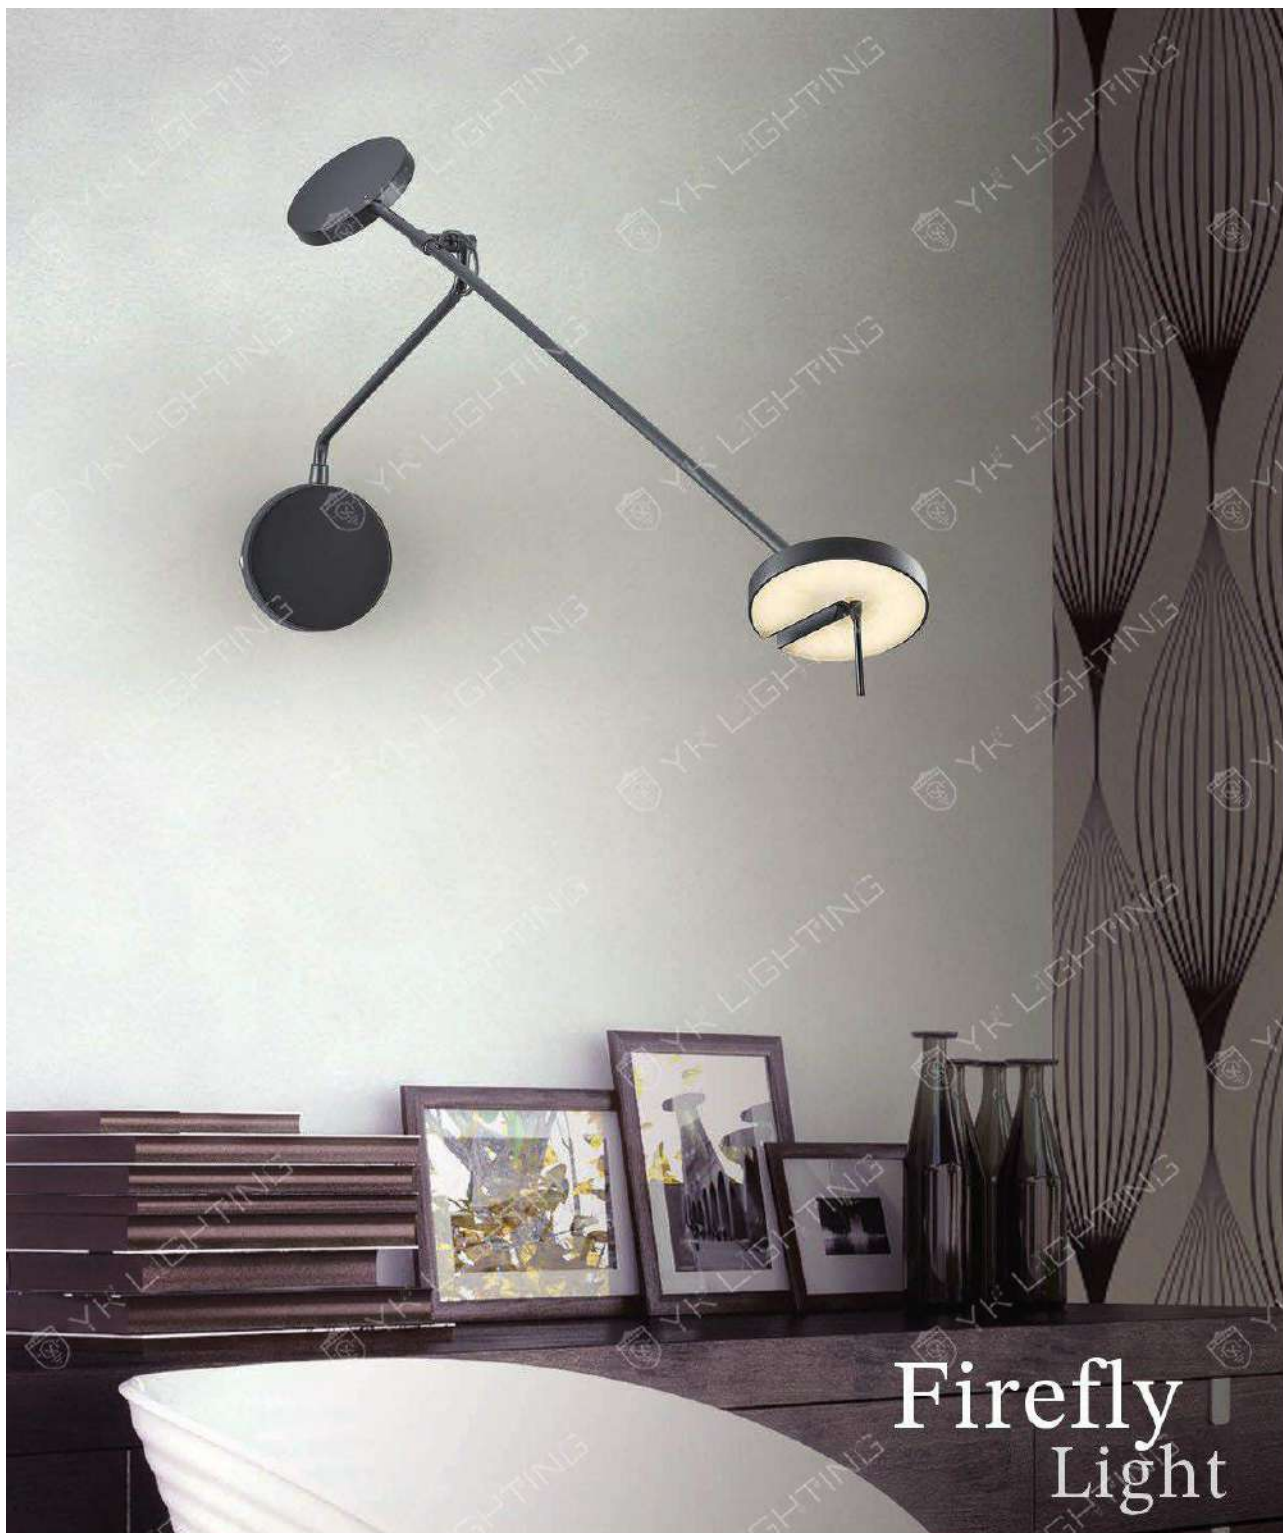

Take me home, country roads all my memories gather 'round her, Miner's lady, stranger to blue water, Dark and dusty, painted on the sky, Misty taste of moonshine, teardrop in my eye. Country roads, take me home to the place I belong west Virginia, mountain mama take me home, country roads

Firefly Light

CH-23581-13200C

- W:910mm H:420mm D:40mm
- 附 LED 10W X 1 3000K
- 鐵材烤漆 壓克力
- 可調角度