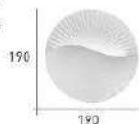

LIGHT

CH-24283-2400C

- W:190mm H:190mm D:80mm
- 附 LED 6W X 1 3000K
- 鐵材烤漆