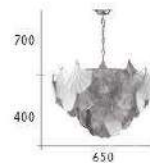

CH-20652-36000C

- Ø:650mm H:400mm
- E14 LED 燈泡 X 14 另計
- 鋁合金葉片 象牙白陶瓷
- 鍊長:700mm
- 安裝過恕不退貨