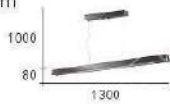

CH-21492-13000C

- L:1300mm W:80mm H:80mm
- 附 T8 LED 燈管 20W X 1 3000K
- 木製品 胡桃木
- 線長 :1000mm