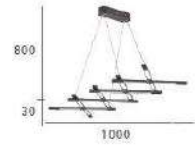

CH-21101-20600F

- L:1000mm W:330mm H:30mm
- 附 LED 80W X 1 暖白光 全電壓
- 鋁材 金屬烤漆
- 線長 :800mm