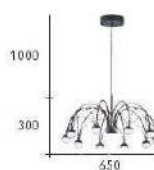

- Ø:650mm H:300mm
- 附 LED 7W X 10 三色光源
- 鐵材烤漆 壓克力
- 線長 :1000mm