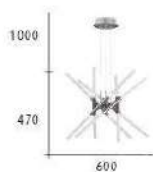

CHANDELIER LIGHT

CH-21171

CH-21172

the touch of your hand says you'll catch me wherever I fall. You say it best (you say it best) when you say nothing at all. Oh, the smile on your face lets me know that you need me. There's a truth in your eyes saying you'll never leave me

CH-21171-16800C

- Ø:600mm H:470mm
- G9 LED 9W X 12 另計
- 鐵材鍍銅色 玻璃管
- 線長 :1000mm