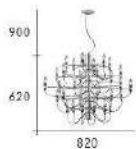

CH-20201-24900F

- Ø:820mm H:620mm
- E14 LED 燈泡 X 30 另計
- 鐵藝電鍍 玫瑰金色
- 線長:900mm
- 安裝插架不退貨

Light

I know I've paid for the best
I know I've paid for the best
I know I've paid for the best
I know I've paid for the best
I know I've paid for the best
I know I've paid for the best
I know I've paid for the best
I know I've paid for the best
I know I've paid for the best
I know I've paid for the best