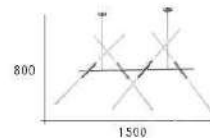

CH-21172-12800C

- L:1500mm W:200mm H:800mm
- G9 LED 9W X 8 另計
- 鐵材鍍銅色 玻璃管