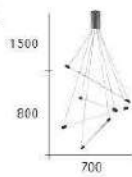

CH-21131

CH-21132

CH-21131-32000R

- W: 700mm H: 800mm
- 附 LED 40W 3000K
- 鋁烤漆 壓克力
- 線長 : 1500mm
- 造型自行調整

CH-21132-8600R

- Ø: 25mm H: 70mm
- 附 LED 10W 3000K
- 鋁烤漆 壓克力
- 線長 : 1500mm

Firefly Light

It's amazing how you can speak right to my heart
 Without saying a word, you can light up the dark
 Try as I may, I can never explain
 What I hear when you don't say a thing
 The smile on your face lets me know that you need me
 There's a truth in your eyes saying you'll never leave me
 The touch of your hand says you'll catch me wherever I go
 You say it best, when you say nothing at all
 All day long, I can hear people talking out loud (to me)
 But when you hold me near (you hold me near) you drown out the crowd
 Try as they may, they can never define