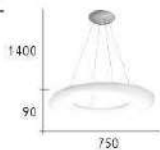

CH-21761-16000R

- Ø:750mm H:90mm
- 附 LED 80W 3000K
- 鋼烤漆 PE 燈罩
- 線長 :1400mm