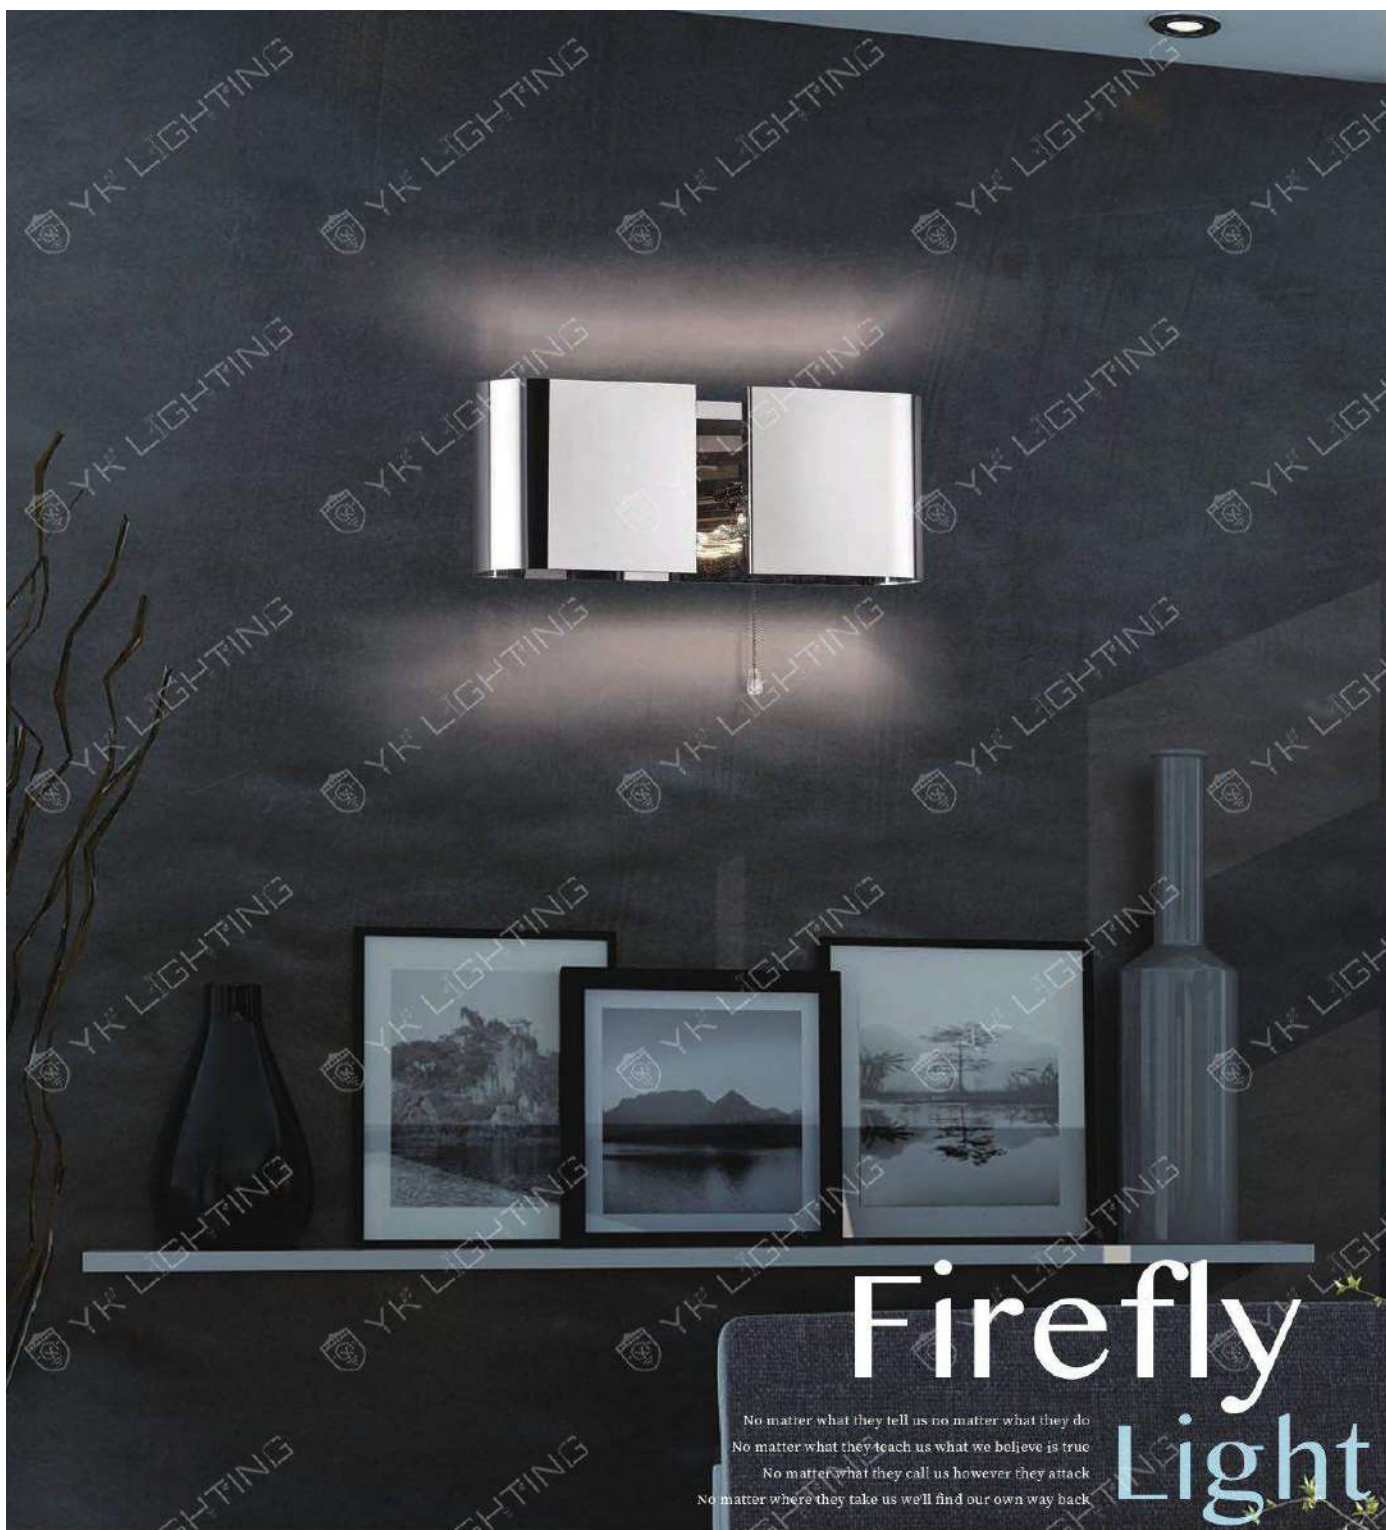

- W:25mm H:1200mm D:35mm
- 附 LED 24W 3000K 左右出光
- 鋁烤漆

CH-23593-5500R

- W:25mm H:900mm D:35mm
- 附 LED 18W 3000K 左右出光
- 鋁烤漆

CH-23594-4400R

- W:25mm H:600mm D:35mm
- 附 LED 16W 3000K 左右出光
- 鋁烤漆

Firefly Light

No matter what they tell us no matter what they do
 No matter what they teach us what we believe is true
 No matter what they call us however they attack
 No matter where they take us we'll find our own way back