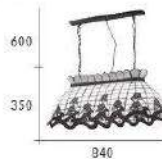

CH-22022-35000C

- L:840mm W:430mm H:350mm
- E27 LED 燈泡 X 3 另計
- 第凡內玻璃
- 鍊長 :600mm

CH-22022