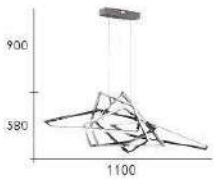

CH-20292

CH-20291-21700F

- L:850mm W:250mm H:500mm
- 附 LED 108W X 1 暖白光 全電壓
- 不銹鋼電鍍 硅膠
- 線長 :900mm
- **安裝過剩請洽**

CH-20292-29200F

- L:1180mm W:130mm H:600mm
- 附 LED 95W X 1 暖白光 全電壓
- 不銹鋼電鍍 硅膠
- 線長 :900mm
- **安裝過剩請洽**

LIGHT

CH-20301-37200F

- L:1100mm W:580mm H:380mm
- 附 LED 105W X 1
- 暖白光 全電壓
- 不銹鋼電鍍 玫瑰金色 矽膠
- 線長 :900mm
- 安裝適恕不退貨

You do something to me that I can't explain
Hold me closer and I feel no pain
Every beat of my heart we got something going on
Tender love is blind it requires a dedication