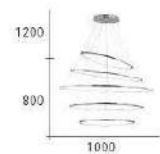

I know I ask perfection of a quite imperfect world. And fool enough to think that's what I'll find.
So here I am with pockets full of good intentions. But none of them will comfort me tonight.

Firefly Light

CH-20241-36600F

- Ø:1000mm H:800mm
- 附 LED 150W X 1
- 暖白光 全電壓
- 不銹鋼電鍍玫瑰金 矽膠
- 線長 1200mm
- 安裝過恕不退貨