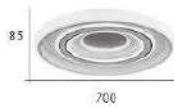

CH-21991-16000R

- Ø:700mm H:85mm
- 附 LED 150W 三色切换
- 金屬烤漆 壓克力
- 附遙控器