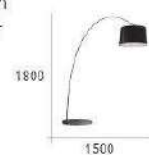

CH-24442-26000C

- W:1500mm H:1800mm
- E27 LED 燈泡 X 3 另計
- 齒烤漆 壓克力石纖維
- 附開關