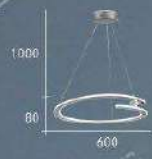

CH-20391-14000C

- $\varnothing$:600mm H:80mm
- 附 LED 70W 3000K
- 鋁鍍銅色 壓克力
- 線長 :1000mm
- 安裝說明書詳見