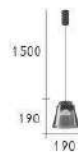

- \varnothing 190mm H:190mm
- 附 LED 7W 3000K
- 金屬烤漆 壓克力
- 線長:1500mm

Firefly light

The smile on your face lets me know that you need me
 There's a truth in your eyes saying you'll never leave me
 The touch of your hand says you'll catch me wherever I fall
 You say it best, when you say nothing at all
 All day long, I can hear people talking out loud