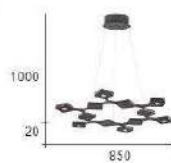

CH-21001-39000C

- Ø:850mm H:20mm
- 附 LED 6W X 6 3000K
- 鐵 鋁烤漆
- 線長:1000mm
- 安裝過熱不退貨