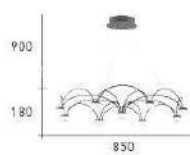

The touch of your hand says you'll catch me where ever I fall
You say it best (you say it best) when you say nothing at all
That smile on your face (you say it best)
(When you say nothing at all) the truth in your eyes
The touch of your hand lets me know that you need me
(You say it best, when you say nothing at all) nothing at all
(You say it best, when you say nothing at all) nothing at all

CH-21201-15000C

- Ø 850mm H:180mm
- 附 LED 5W X 9 3000K
- 鐵材烤漆 壓克力
- 線長 :900mm