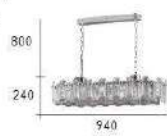

CH-20912-22600C

- L:900mm W:150mm H:360mm
- E14 LED 燈泡 X 10 另計
- K9 進口水晶
- 線長 :1000mm
- 安裝過恕不退貨

The touch of your hand says you'll catch me wherever I fall
You say it best (you say it best) when you say nothing at all
Oh, the smile on your face lets me know that you need me
There's a truth in your eyes saying you'll never leave me