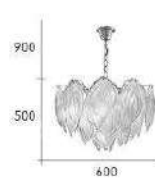

CH-20662-38000C

- Ø:600mm H:500mm
- E14 LED 燈泡 X 9 另計
- 水晶玻璃
- 鍊長 :900mm
- 安裝過恕不退貨