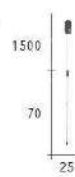

CH-21131

CH-21132

CH-21131-32000R

- W: 700mm H: 800mm
- 附 LED 40W 3000K
- 鋁烤漆 壓克力
- 線長 : 1500mm
- 造型自行調整

CH-21132-8600R

- Ø: 25mm H: 70mm
- 附 LED 10W 3000K
- 鋁烤漆 壓克力
- 線長 : 1500mm

Firefly Light

It's amazing how you can speak right to my heart
 Without saying a word, you can light up the dark
 Try as I may, I can never explain
 What I hear when you don't say a thing
 The smile on your face lets me know that you need me
 There's a truth in your eyes saying you'll never leave me
 The touch of your hand says you'll catch me wherever I go
 You say it best, when you say nothing at all
 All day long, I can hear people talking out loud (to me)
 But when you hold me near (you hold me near) you drown out the crowd
 Try as they may, they can never define