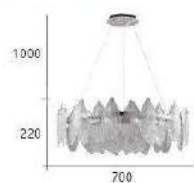

- \varnothing :700mm H:220mm
- E14 LED 燈泡 X 12 另計
- 鍍材鍍金色 水晶玻璃
- 線長 :1000mm
- 安裝過恕不退貨

Love in your eyes sitting silent by my side
Going on Holding hand walking through the nights
Hold me up Hold me tight lift me up to touch the sky