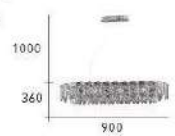

CH-20912-22600C

- L:900mm W:150mm H:360mm
- E14 LED 燈泡 X 10 另計
- K9 進口水晶
- 線長 :1000mm
- 安裝過恕不退貨

The touch of your hand says you'll catch me wherever I fall
You say it best (you say it best) when you say nothing at all
Oh, the smile on your face lets me know that you need me
There's a truth in your eyes saying you'll never leave me