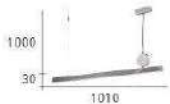

CH-21493-13000C

- L:1010mm W:40mm H:30mm
- 附 LED 20W X 1 3000K
- 木製品 鐵材鍍金 壓克力 胡桃木
- 線長 :1000mm

CH-21494-9600C

- L:1010mm W:40mm H:30mm
- 附 LED 20W X 1 3000K
- 木製品 壓克力 胡桃木
- 線長 :1000mm

CH-21501

CH-21502

I am strong, when I am on your shoulders
 You raise me up, to more than I can be
 Raise me up, so I can stand on mountains
 You raise me up, to walk on stormy seas
 I am strong, when I am on your shoulders
 You raise me up, to more than I can be
 Raise me up, so I can stand on mountains
 You raise me up, to walk on stormy seas
 I am strong, when I am on your shoulders