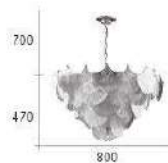

Firefly light

CH-20651

CH-20652

We know what it's all about. Hangin' around. Nothin' to do but frown
Rainy days and Mondays always get me down. Hangin' around. Nothin' to do but frown
Rainy days and Mondays always get. Me dow. Rainy days and Mondays always get me down
Funny, but it seems I always wind up here with you

CH-20651-52000C

- Ø:800mm H:470mm
- E14 LED 燈泡 X 21 另計
- 鋁合金葉片 象牙白陶瓷
- 鍊長:700mm
- 安裝過恕不退貨