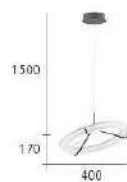

CH-20431-22500R

- Ø:400mm H:170mm
- 附 LED 24W 三色切換
- 金屬烤漆 壓克力
- 傾斜支架
- 線長 :1500mm
- 安裝過恕不退貨