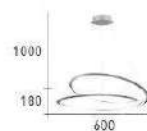

CH-20372-9800C

- Ø:600mm H:180mm
- 附 LED 40W 三色光源
- 鐵材鍍銅色 壓克力
- 線長 :1000mm
- 安裝過恕不退貨