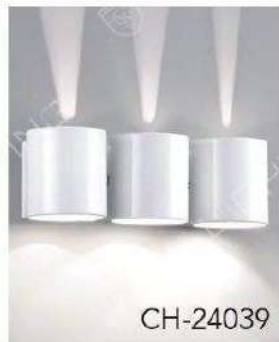

Talkin' to myself and feelin' old. Sometimes I'd like to quit
 Nothin' ever seems to fit. Hangin' around
 Nothin' to do but frown rainy days and Mondays always get me down

Light

- 尺寸請看簡圖標示 (mm)
- E27 LED 燈泡 另計
- 銅烤漆
- 產地：台灣