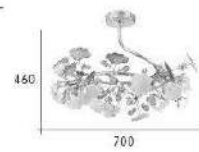

CH-20622-26000C

- Ø:700mm H:460mm
- E14 LED 燈泡 X 9 另計
- 鐵材鍍金 烤漆
- 安裝過恕不退貨