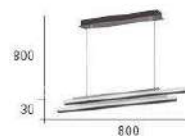

CH-21292-8200F

- L:800mm W:150mm H:30mm
- 附 LED 84W X1 三光變光 全電壓
- 鋁材 金屬烤漆 壓克力
- 線長 :800mm