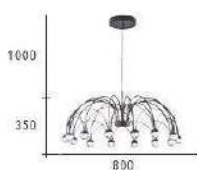

CHANDELIER LIGHT

- Ø:800mm H:350mm
- 附 LED 7W X 14 三色光源
- 鐵材烤漆 壓克力
- 線長 :1000mm