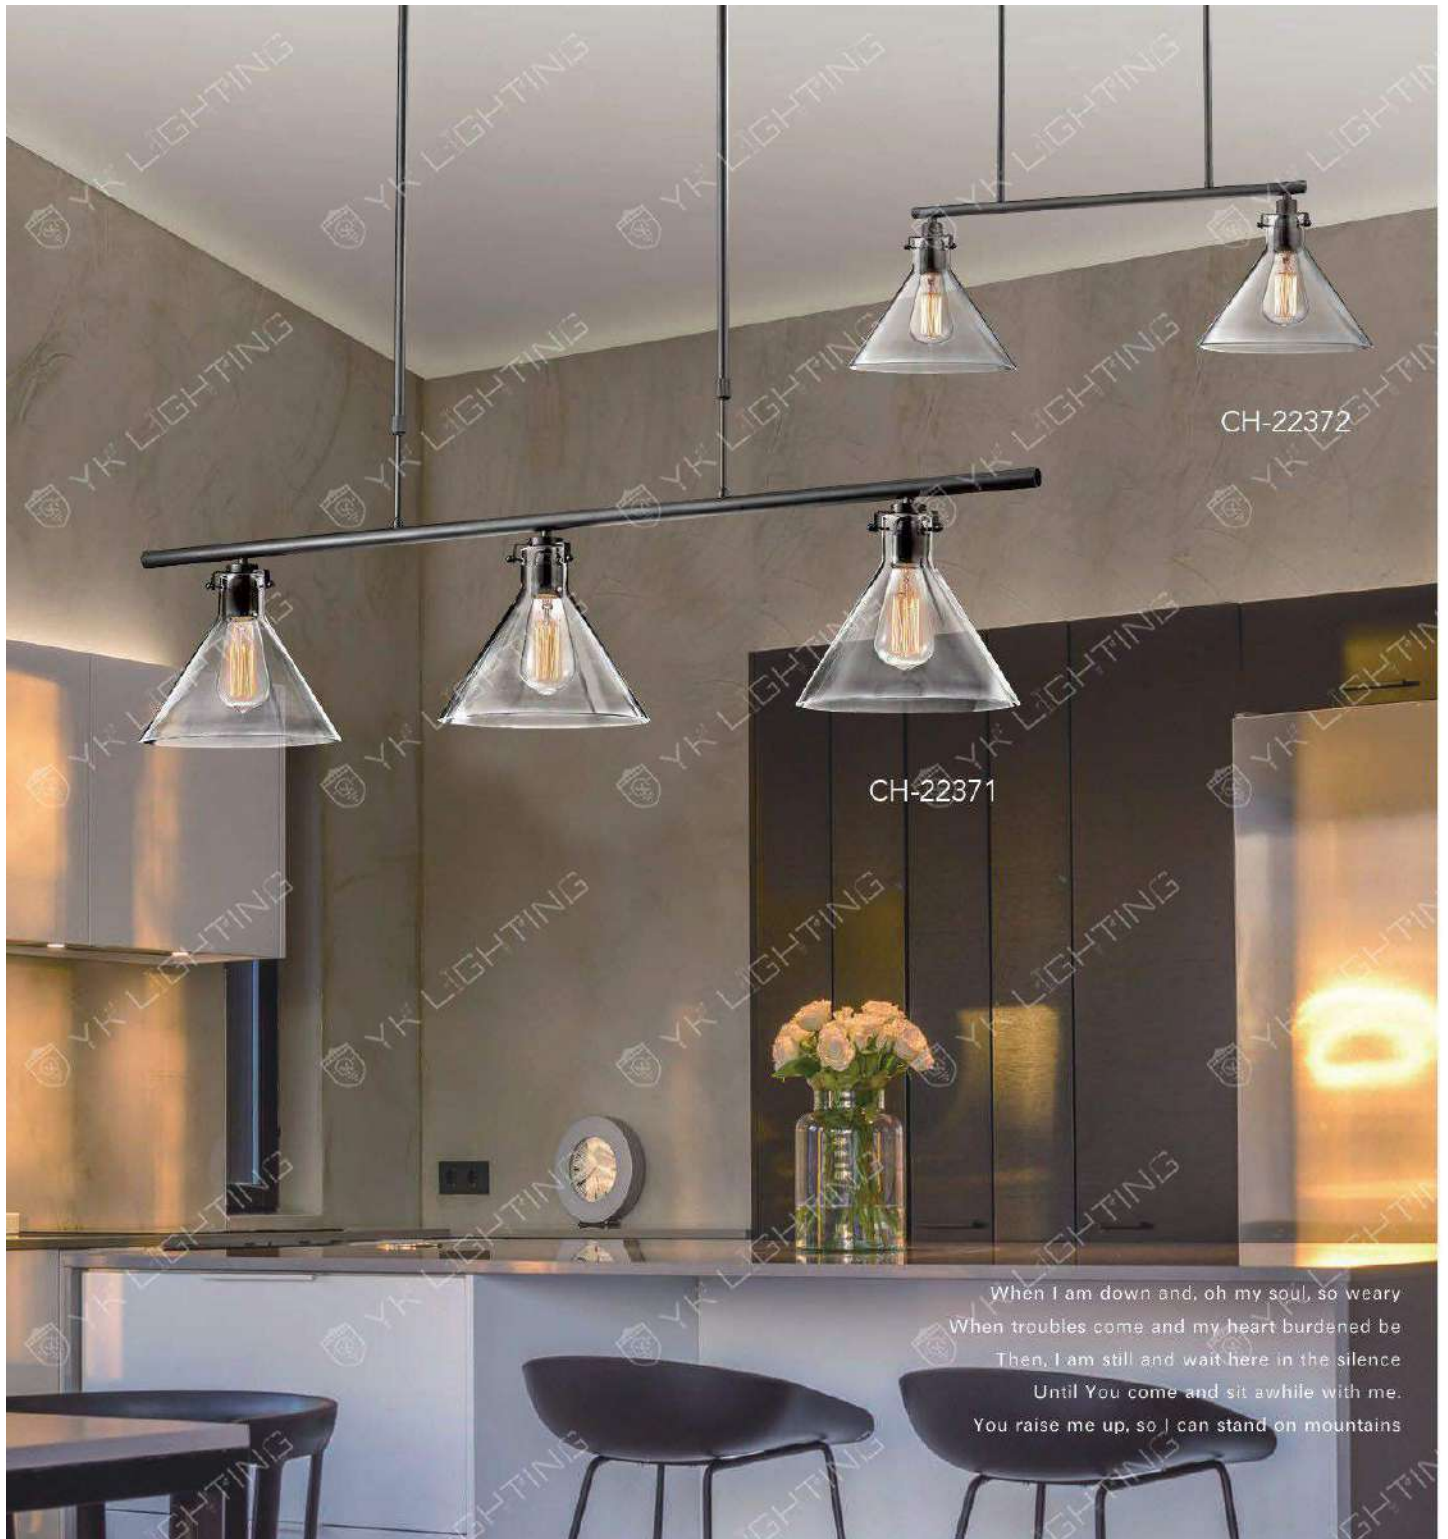

CH-22361-6800C

- L:800mm W:300mm H:240mm
- E27 LED 燈泡 X 2 另計
- 鐵材烤漆
- 管長 :700mm 吊管可伸縮

CH-22362-7600C

- L:1100mm W:300mm H:240mm
- E27 LED 燈泡 X 3 另計
- 鐵材烤漆
- 管長 :700mm 吊管可伸縮

CH-22372

CH-22371

When I am down and, oh my soul, so weary
 When troubles come and my heart burdened be
 Then, I am still and wait here in the silence
 Until You come and sit awhile with me.
 You raise me up, so I can stand on mountains