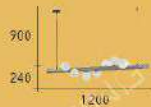

When I am down and oh my soul so weary
When troubles come and my heart burdened be
Then I am still and wait here in the silence
Until you come and sit awhile with me
You raise me up, so I can stand on mountains
You raise me up, to walk on stormy seas
I am no longer afraid, when I am on your shoulders

CHANDELIER LIGHT

CH-21531-8000F

- L:1200mm W:240mm H:240mm
- G9 LED 5W X 7 另計
- 原木 白玉玻璃
- 線長：900mm

CH-21532-5500F

- L:800mm W:210mm H:200mm
- G9 LED 5W X 5 另計
- 原木 白玉玻璃
- 線長：900mm