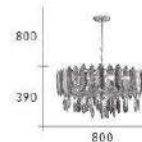

CH-20951-32900F

- Ø:800mm H:390mm
- E14 LED 燈泡 X 15 另計
- 鐵藝電鍍 進口水晶
- 鍊長 :800mm
- 安裝過恕不退貨