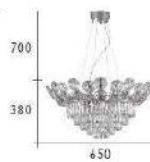

CH-20791-63200C

- Ø:650mm H:380mm
- E14 LED 燈泡 X 16 另計
- K9 進口水晶
- 線長 :700mm
- 安裝過恕不退貨