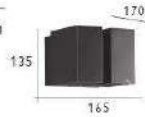

CH-23944(白)-3600R
CH-23945(銀)-3600R
CH-23946(黑)-3600R

- W:165mm H:135mm D:170mm
- E27 LED 燈泡 X 2 另計
- 鋁製品烤漆
- 白 銀 黑三色 產地：台灣