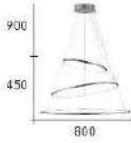

Without a friend in sight
Hanging on a hope, but I'm alright
I know I need to be in love
I know I've wasted too much time
I know I ask perfection of a quite imperfect world
And fool enough to think that's what I'll find
I know I need to be in love
I know I've wasted too much time
I know I ask perfection of a quite imperfect world
And fool enough to think that's what I'll find

CH-20251-18600F

- Ø:800mm H:450mm
- 附 LED 80W X 1
- 暖白光 全電壓
- 不銹鋼電鍍玫瑰金 矽膠
- 線長 :900mm
- 安裝過恐不退貨

CH-20252-12000F

- Ø:600mm H:200mm
- 附 LED 48W X 1
- 暖白光 全電壓
- 不銹鋼電鍍玫瑰金 矽膠
- 線長 :1200mm
- 安裝過恐不退貨