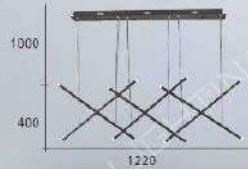

CH-21161-16800C

- L:1220mm W:15mm H:400mm
- 附 LED 25W 3000K
- 鐵材烤漆 壓克力
- 線長 :1000mm