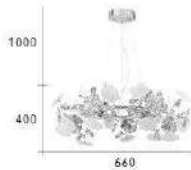

CH-20621-22000C

- Ø:660mm H:400mm
- E14 LED 燈泡 X 6 另計
- 鐵材鍍金 烤漆
- 線長:1000mm
- 安裝過恕不退貨