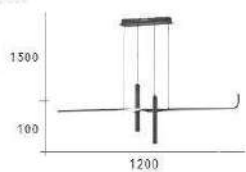

CH-21071-7800R

- L:1200mm W:20mm H:100mm
- 附 LED 30W 三色切換
- 金屬烤漆 壓克力
- 線長 :1500mm

CH-21072-7800C

- L:1200mm W:50mm H:110mm
- 附 LED 30W 3000K
- 鐵材烤漆 鋁 壓克力
- 線長 :1000mm

Firefly Light

When I am down and, oh my soul, so weary
When troubles come and my heart hurts sore
Then, I am still and wait
Until You come and sit at my elbow
You raise me up, so I can stand