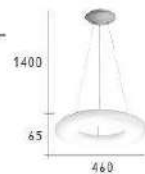

CH-21763

CH-21761-16000R

- Ø:750mm H:90mm
- 附 LED 80W 3000K
- 鋼烤漆 PE 燈罩
- 線長 :1400mm

CH-21762-10000R

- Ø:600mm H:90mm
- 附 LED 39W 3000K
- 鋼烤漆 PE 燈罩
- 線長 :1400mm

CH-21763-8000R

- Ø:460mm H:65mm
- 附 LED 24W 3000K
- 鋼烤漆 PE 燈罩
- 線長 :1400mm