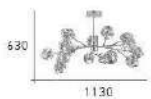

CH-20101-39500F

- Ø:1130mm H:630mm
- 附 LED 5W 燈泡 X 15
  暖白光 全電壓
- 鍍藝電鍍 進口水晶珠
- 安裝過恕不退貨