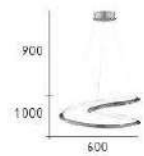

Firefly light

CH-20351-32900F

- Ø:600mm H:1000mm
- 附 LED 60W X 1
  暖白光 全電壓
- 不銹鋼電鍍玫瑰金色
  壓克力 明緯驅動
- 線長 :900mm
- 安裝過恕不退貨