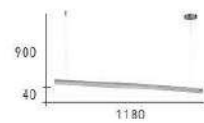

CH-21302-10000F

- L:1180mm W:20mm H:40mm
- 附 LED 30W X1 暖白光 全電壓
- 不銹鋼電鍍 壓克力
- 線長 :900mm