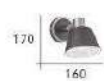

CH-23914-2000C

- W:160mm H:170mm D:240mm
- E27 LED 燈泡 X 1 另計
- 鐵材烤漆 鍍銅木色 可調角度