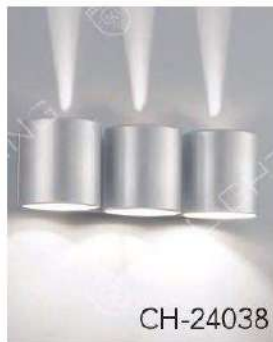

Talkin' to myself and feelin' old. Sometimes I'd like to quit
 Nothin' ever seems to fit. Hangin' around
 Nothin' to do but frown rainy days and Mondays always get me down

Light

- 尺寸請看簡圖標示 (mm)
- E27 LED 燈泡 另計
- 銅烤漆
- 產地：台灣