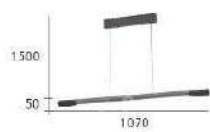

CH-21331
CH-21332

CH-21333
CH-21334

Misty taste of moonshine, teardrop in my eye
Country roads, take me home
To the place I belong
West Virginia, mountain mama
Take me home, country roads
I hear her voice in the mornin' hour, she calls me
The radio reminds me of my home far away

CH-21331(灰)-6900R
CH-21332(咖)-6900R

- L:1070mm W:50mm H:50mm
- 附 LED 39W 三色切換
- 拉絲鋁材烤漆
  咖啡 灰二色
- 線長 :1500mm