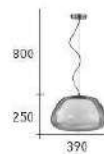

Firefly Light

When I am down and, oh my soul, so weary
When troubles come and my heart burdened be
Then, I am still and wait here in the silence
Until You come and sit awhile with me.
You raise me up, so I can stand on mountains

CH-22212

CH-22211

CH-22211-7450F

- $\varnothing$:390mm H:250mm
- E27 LED 燈泡 X 1 另計
- 鐵藝電鍍 玻璃
- 線長 :800mm

CH-22212-10900F