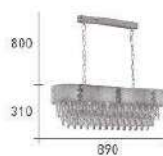

- L:920mm W:350mm H:170mm
- 附雙色 LED 78W 三色光源
- K9 進口水晶
- 線長:1000mm
- 安全設計不燙手

CH-20861-31200F

- L:890mm W:320mm H:310mm
- E14 LED 燈泡 X 11 另計
- 鐵藝電鍍 進口玉石 進口水晶
- 鍊長 :800mm
- 安裝過恕不退貨

CH-20871

CH-20872

Firefly
 The smile on your face lets me know that you need me
 There's a truth in your eyes saying you'll never leave me
 The touch of your hand says you'll catch me wherever I fall
 you say it best, when you say nothing at all
 how long, I can hear people talking out loud