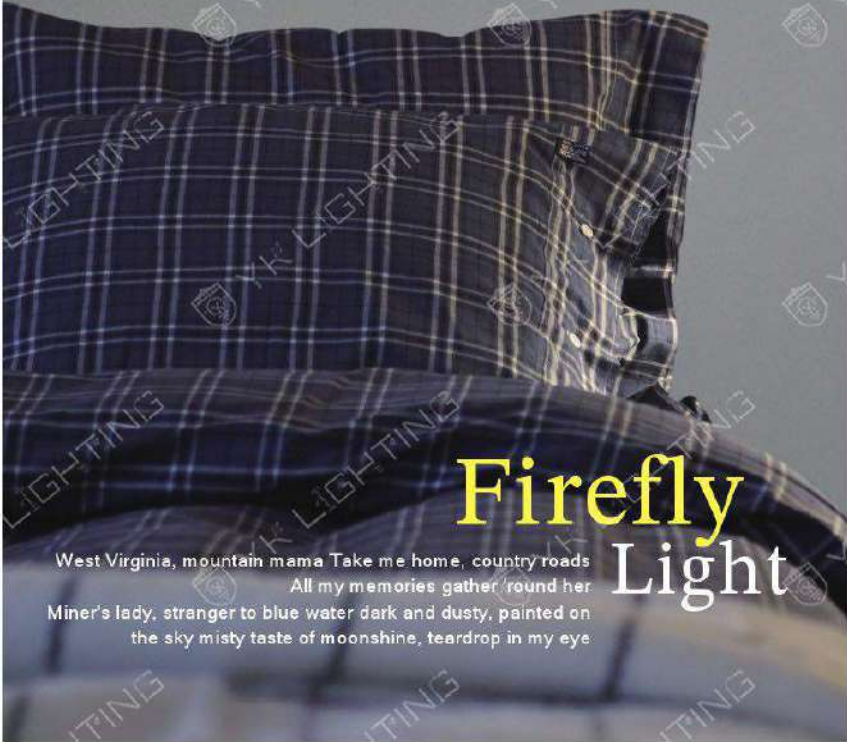

CH-24341

CH-24342

CH-24343

CH-24344

Firefly Light

West Virginia, mountain mama Take me home, country roads
 All my memories gather 'round her
 Miner's lady, stranger to blue water dark and dusty, painted on
 the sky misty taste of moonshine, teardrop in my eye