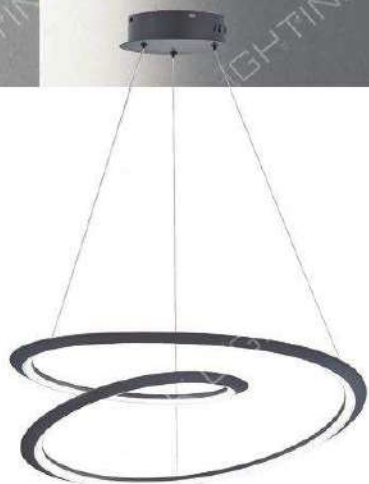

Firefly Light

I know I've wasted too much time
I know I ask perfection of a quite imperfect world

CH-20371

CH-20372

CH-20373

CH-20371-13200C

- Ø:800mm H:190mm
- 附 LED 46W 三色光源
- 鐵材鍍銅色 壓克力
- 線長 :1000mm
- 安裝過恕不退貨