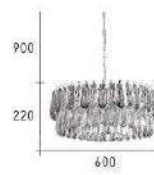

CH-20812-36000C

- Ø:600mm H:220mm
- E14 LED 燈泡 X 12 另計
- K9 進口水晶
- 鍊長 :900mm
- 安裝過恕不退貨