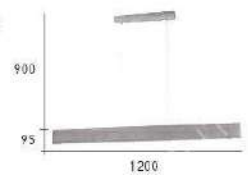

CH-21441

CH-21442

CH-21441-10000F

- L:1200mm W:30mm H:95mm
- 附 LED 20W X 1 三色變光 全電壓
- 原木
- 線長：900mm

CH-21442-10000F

- L:1200mm W:30mm H:95mm
- 附 LED 20W X 1 三色變光 全電壓
- 原木
- 線長：900mm

Chandelier

Somewhere over the rainbow
Way up high
There's a land that I heard of
Once in a blue moon
Somewhere over the rainbow
Skies are blue
And the dreams that you dare to dream