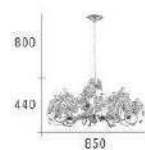

CH-20061-52000F

- $\varnothing$:850mm H:440mm
- 附 MR16 LED 5W 燈泡 X 15
  暖白光 全電壓
- 鐵藝電鍍 進口水晶珠
- 鍊長 :800mm
- 安裝過期不退貨