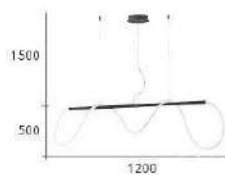

Firefly Light

It's amazing how you can speak right to my heart
Without saying a word, you can light up the dark
Try as I may, I can never explain
What I hear when you don't say a thing
The smile on your face lets me know that you need me
There's a truth in your eyes saying you'll never leave me
The touch of your hand says you'll catch me wherever I go
You say it best, when you say nothing at all
All day long, I can hear people talking out loud (to me)
But when you hold me near (you hold me near) you drown out the crowd
Try as they may, they can never define

CH-21141-20000R

- L:1200mm W:25mm H:500mm
- 附 LED 30W 3000K
- 鋁烤漆 編織繩
- 絨長 :1500mm