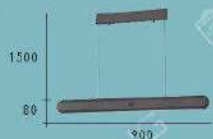

CH-21373

CH-21361(黑)-16000R

CH-21362(白)-16000R

- L:900mm W:25mm H:80mm
- 附 LED 24W 3000K
- 鋁 烤漆 黑白二色 手掃感應調光
- 線長 :1500mm