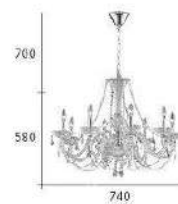

CH-20612-15200F

- ∅:740mm H:580mm
- E14 LED 燈泡 X 8 另計
- 鐵藝電鍍 手工玻璃管 進口水晶珠
- 鍊長 :700mm
- 安裝過期不退貨