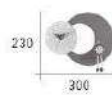

CH-24182-2200C

- L:300mm W:230mm D:50mm
- 附 LED 12W X 1 3000K
- 鐵材烤漆 壓克力 附時鐘人偶