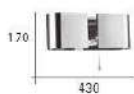

Firefly Light

No matter what they tell us no matter what they do
No matter what they teach us what we believe is true
No matter what they call us however they attack
No matter where they take us we'll find our own way back

CH-23601-6000R

- W:430mm H:170mm D:130mm
- E14 LED 燈泡 X 2 另計
- 不銹鋼
- 附拉繩開關