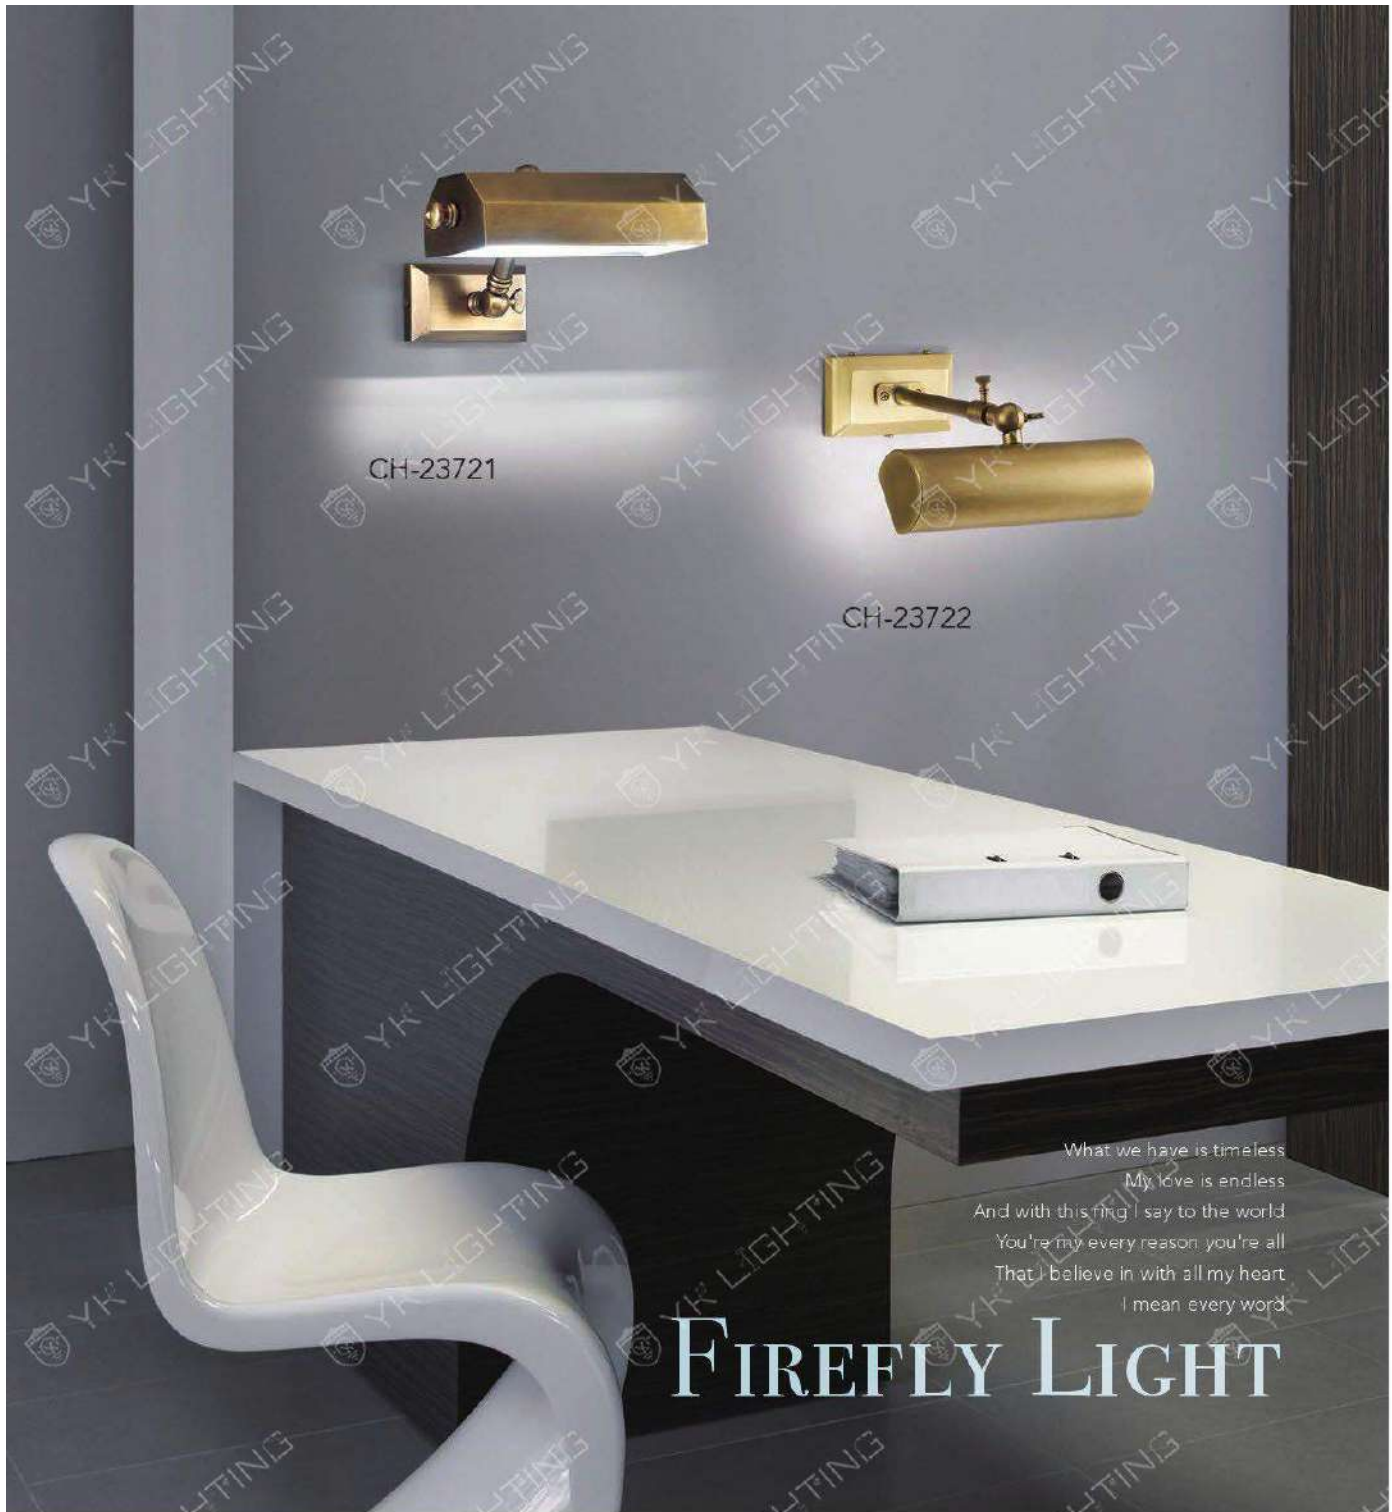

CH-23711

CH-23712

CH-23711-8000C

- W:600mm H:130mm D:180mm
- 附 LED 10W X 1 三色光源
- 銅製品 鐵材烤漆

CH-23712-7700C

- W:480mm H:130mm D:180mm
- 附 LED 8W X 1 三色光源
- 銅製品 鐵材烤漆

What we have is timeless
 My love is endless
 And with this ring I say to the world
 You're my every reason you're all
 That I believe in with all my heart
 I mean every word