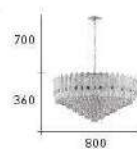

CH-20971-32500C

- Ø:800mm H:360mm
- E14 LED 燈泡 X 16 另計
- K9 進口水晶
- 鍊長 :700mm
- 安裝過期不退貨