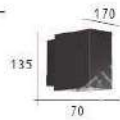

CH-23941(白)-1800R
CH-23942(銀)-1800R
CH-23943(黑)-1800R

- W:70mm H:135mm D:170mm
- E27 LED 燈泡 X 1 另計
- 鋁製品烤漆
- 白 銀 黑三色 產地：台灣