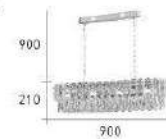

CH-20802-34200F

- L:900mm W:300mm H:210mm
- E14 LED 燈泡 X 10 另計
- 鐵藝電鍍 進口水晶珠
- 綫長 :900mm
- 安裝過恕不退貨