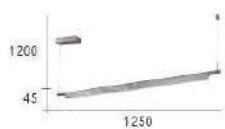

Firefly Light

CH-21321-12000R

- L:1250mm W:30mm H:45mm
- 附 LED 18W 3000K
- 鋁製品 電鍍拉絲
- 線長:1200mm