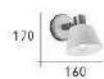

CH-23913-2000C

- W:160mm H:170mm D:240mm
- E27 LED 燈泡 X 1 另計
- 鐵材烤漆 鍍銅色 可調角度