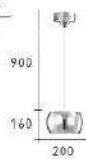

CH-22451-8800C

- Ø:200mm H:160mm
- 附 LED 18W 3000K
- 鐵材鍍鉻
- 線長 :900mm