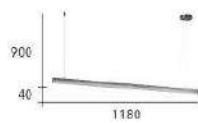

CH-21301-10000F

- L:1180mm W:20mm H:40mm
- 附 LED 30W X1 暖白光 全電壓
- 不銹鋼 電鍍玫瑰金色 壓克力
- 線長 :900mm