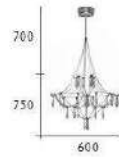

CH-20192-12000F

- Ø:600mm H:750mm
- 附 LED 0.5W X 30
- 暖白光 全電壓
- 不銹鋼+金屬 進口水晶珠
- 明絳馳動
- 線長 :700mm
- 安裝過恕不退貨