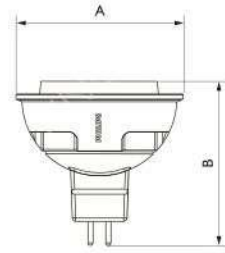

## Master LED

MR16 (非調光)

Master MR16 4W

Master MR16 5.5W

單位:mm

產品型號	A	B
MASTER LED 4W	47.8	49.9
MASTER LED 5.5W	47.8	49.9