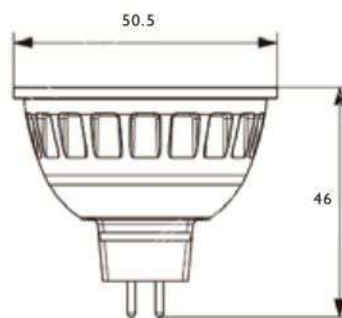

High lumen MR16 9W超高亮度 (搭配36V驅動器) (可調/非調光)

產品特色

- 亮度最高可達1000流明，相較Master 9W亮度增加近1倍
- 高效率，壽命長達 50,000 小時
- 無紫外線和紅外線，不破壞被照物
- 標準搭配 36V 0.28A 定電流DC驅動器

產品規格與訂購資訊

產品型號	功率(W)	流明(lm)	中心光強度(Cd)	照射角度(°)	演色性(CRI)	壽命(小時)	色溫CCT (K)	I2NC
MR16 1000827 36D	9	1200	2300	36	80	50,000	2700	929001814308
MR16 1000830 36D		1200	2300				3000	929001814408
MR16 1000840 36D		1300	2500				4000	929001817808