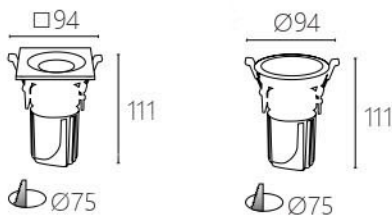

Dimensions

Item No.	Chip	Watts	C.C.T	CRI	Lumens		Size (mm)	
JBR 20571	PHILIPS	12W	3000K 4000K 6000K	90+	1272Lm	Ø75	W94 H111	15~60°
JBR 20572	PHILIPS	12W	3000K 4000K 6000K	90+	1272Lm	Ø75	Ø94 H111	15~60°