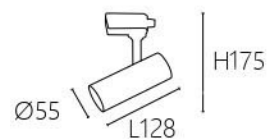

Dimensions

Item No.	Chip	Watts	C.C.T	CRI	Lumens	Size (mm)	▲
JBR 20431B/W	PHILIPS	10W	3000K 4000K 6000K	90+	1060Lm	Ø55 H175	36°
JBR 20432B/W	PHILIPS	18W	3000K 4000K 6000K	90+	1980Lm	Ø60 H205	36°