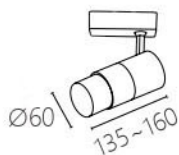

JBR 20351B/W
可訂製 CRI 97

JBR 20352B/W
可訂製 CRI 97