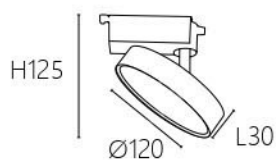

JBR 20451B/W

JBR 20452B/W

Item No.	Chip	Watts	C.C.T	CRI	Lumens	Size (mm)
JBR 20451B/W	OSRAM	8W	3000K 4000K 6000K	80+	846Lm	Ø98 L30 H105
JBR 20452B/W	OSRAM	12W	3000K 4000K 6000K	80+	1926Lm	Ø120 L30 H125