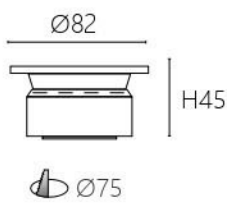

Dimensions

JBR 20591 B/W