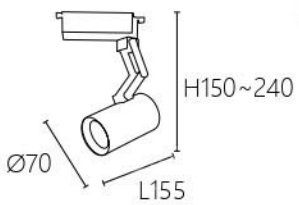

TRACK LIGHT

led commercial lighting series

Dimensions

JBR 20321

Item No.	Chip	Watts	C.C.T	CRI	Lumens	Size (mm)	▲
JBR 20321	PHILIPS	18W	3000K 4000K 6000K	90+	1908Lm	Ø70 L155	36°
JBR 20322	PHILIPS	18W	3000K 4000K 6000K	90+	1908Lm	Ø70 L155	36°