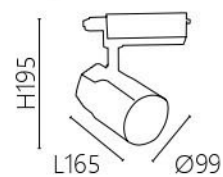

Dimensions

Item No.	Chip	Watts	C.C.T	CRI	Lumens	Size (mm)	▲
JBR 20491	PHILIPS	40W	3000K 4000K 6000K	90+	4240Lm	Ø99 L165 H195	40°
JBR 20492	PHILIPS	40W	3000K 4000K 6000K	90+	4240Lm	Ø99 L165 H195	40°

配置PHILIPS變壓器