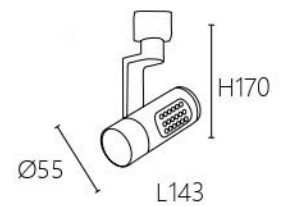

Dimensions

Item No.	Chip	Watts	C.C.T			CRI	Lumens		Size (mm)	
JBR 20331	PHILIPS	8W	3000K	4000K	6000K	90+	848Lm	--	Ø55 L143 H170	36°
JBR 20332	PHILIPS	8W	3000K	4000K	6000K	90+	848Lm	--	Ø55 L143 H170	36°