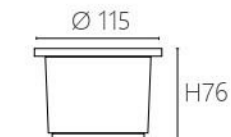

Dimensions

Ø 75mm

Ø 95mm

Item No.	Chip	Watts	C.C.T	CRI	Lumens		Size (mm)
JBR 20731	OSRAM	10W	3000K 4000K 6000K	80+	1080Lm	Ø75	Ø85 H45
JBR 20732	OSRAM	15W	3000K 4000K 6000K	80+	1620Lm	Ø95	Ø115 H76