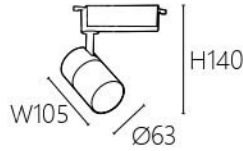

Dimensions