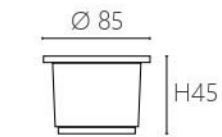

Dimensions

Ø 75mm