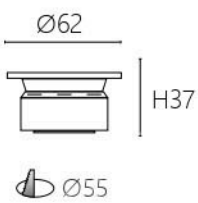

Dimensions

JBR 20591 B/W