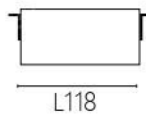

JBR 20191B
JBR 20191W

JBR 20192B
JBR 20192W

Dimensions

Item No.	Chip	Watts	C.C.T	CRI	Lumens		Size (mm)	
JBR 20191B/W	PHILIPS	30W	3000K 4000K 6000K	90+	3180Lm	--	Ø159 H141	30°
JBR 20192B/W	PHILIPS	45W	3000K 4000K 6000K	90+	4770Lm	--	Ø190 H184	30°

配置PHILIPS變壓器

DOWN LIGHT

led commercial lighting series

JBR 20211

JBR 20212

JBR 20213

Dimensions

BK

Item No.	Chip	Watts	C.C.T	CRI	Lumens		Size (mm)	
JBR 20211	PHILIPS	5W	3000K 4000K 6000K	90+	530Lm	L60 W60	L58 W58 H56	24°
JBR 20212	PHILIPS	10W	3000K 4000K 6000K	90+	1060Lm	L120 W60	L118 W58 H56	24°
JBR 20213	PHILIPS	25W	3000K 4000K 6000K	90+	2650Lm	L300 W60	L298 W58 H56	24°