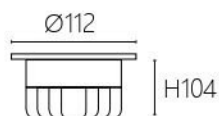

DOWN LIGHT

led commercial lighting series

JBR 20621 B/W

JBR 20622 B/W

Dimensions

Ø75

Ø95

Item No.	Chip	Watts	C.C.T	CRI	Lumens		Size (mm)
JBR 20621B/W	PHILIPS	10W	3000K 4000K 6000K	90+	1060Lm	Ø75	Ø90 H91
JBR 20622B/W	PHILIPS	16W	3000K 4000K 6000K	90+	1696Lm	Ø95	Ø112 H104