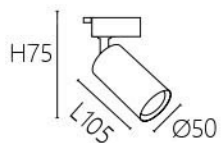

TRACK LIGHT

led commercial lighting series

JBR 20421W
(配置MR16)

JBR 20421B
(配置MR16)

JBR 20422W

JBR 20422B

Dimensions

Item No.	Chip	Watts	C.C.T	CRI	Lumens	Size (mm)	▲
JBR 20421B/W	PHILIPS	6W	3000K 4000K 6000K	90+	636Lm	Ø50 L105 H75	25°
JBR 20422B/W	OSRAM	12W	3000K 4000K 6000K	80+	1296Lm	Ø116 H92	--