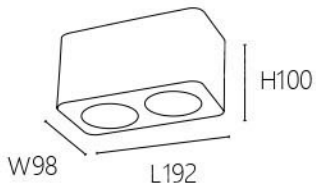

Dimensions

Item No.	Chip	Watts	C.C.T	CRI	Lumens		Size (mm)	
JBR 20171	PHILIPS	24W	3000K 4000K 6000K	90+	2544Lm	--	L192 W98 H100	30°
JBR 20172	PHILIPS	24W	3000K 4000K 6000K	90+	2544Lm	--	L192 W98 H100	30°