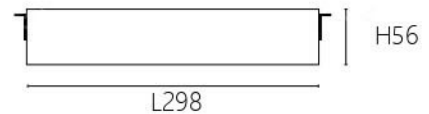

配置PHILIPS變壓器

DOWN LIGHT

led commercial lighting series

JBR 20211

JBR 20212

JBR 20213

Dimensions

BK