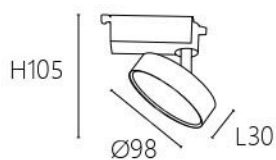

JBR 20451B/W

JBR 20452B/W

Item No.	Chip	Watts	C.C.T	CRI	Lumens	Size (mm)
JBR 20451B/W	OSRAM	8W	3000K 4000K 6000K	80+	846Lm	Ø98 L30 H105
JBR 20452B/W	OSRAM	12W	3000K 4000K 6000K	80+	1926Lm	Ø120 L30 H125