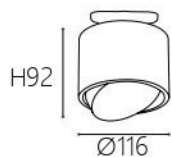

Item No.	Chip	Watts	C.C.T	CRI	Lumens	Size (mm)	▲
JBR 20421B/W	PHILIPS	6W	3000K 4000K 6000K	90+	636Lm	Ø50 L105 H75	25°
JBR 20422B/W	OSRAM	12W	3000K 4000K 6000K	80+	1296Lm	Ø116 H92	--