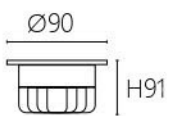

DOWN LIGHT

led commercial lighting series

JBR 20621 B/W

JBR 20622 B/W

Dimensions

Ø75

Ø95

Item No.	Chip	Watts	C.C.T	CRI	Lumens		Size (mm)
JBR 20621B/W	PHILIPS	10W	3000K 4000K 6000K	90+	1060Lm	Ø75	Ø90 H91
JBR 20622B/W	PHILIPS	16W	3000K 4000K 6000K	90+	1696Lm	Ø95	Ø112 H104