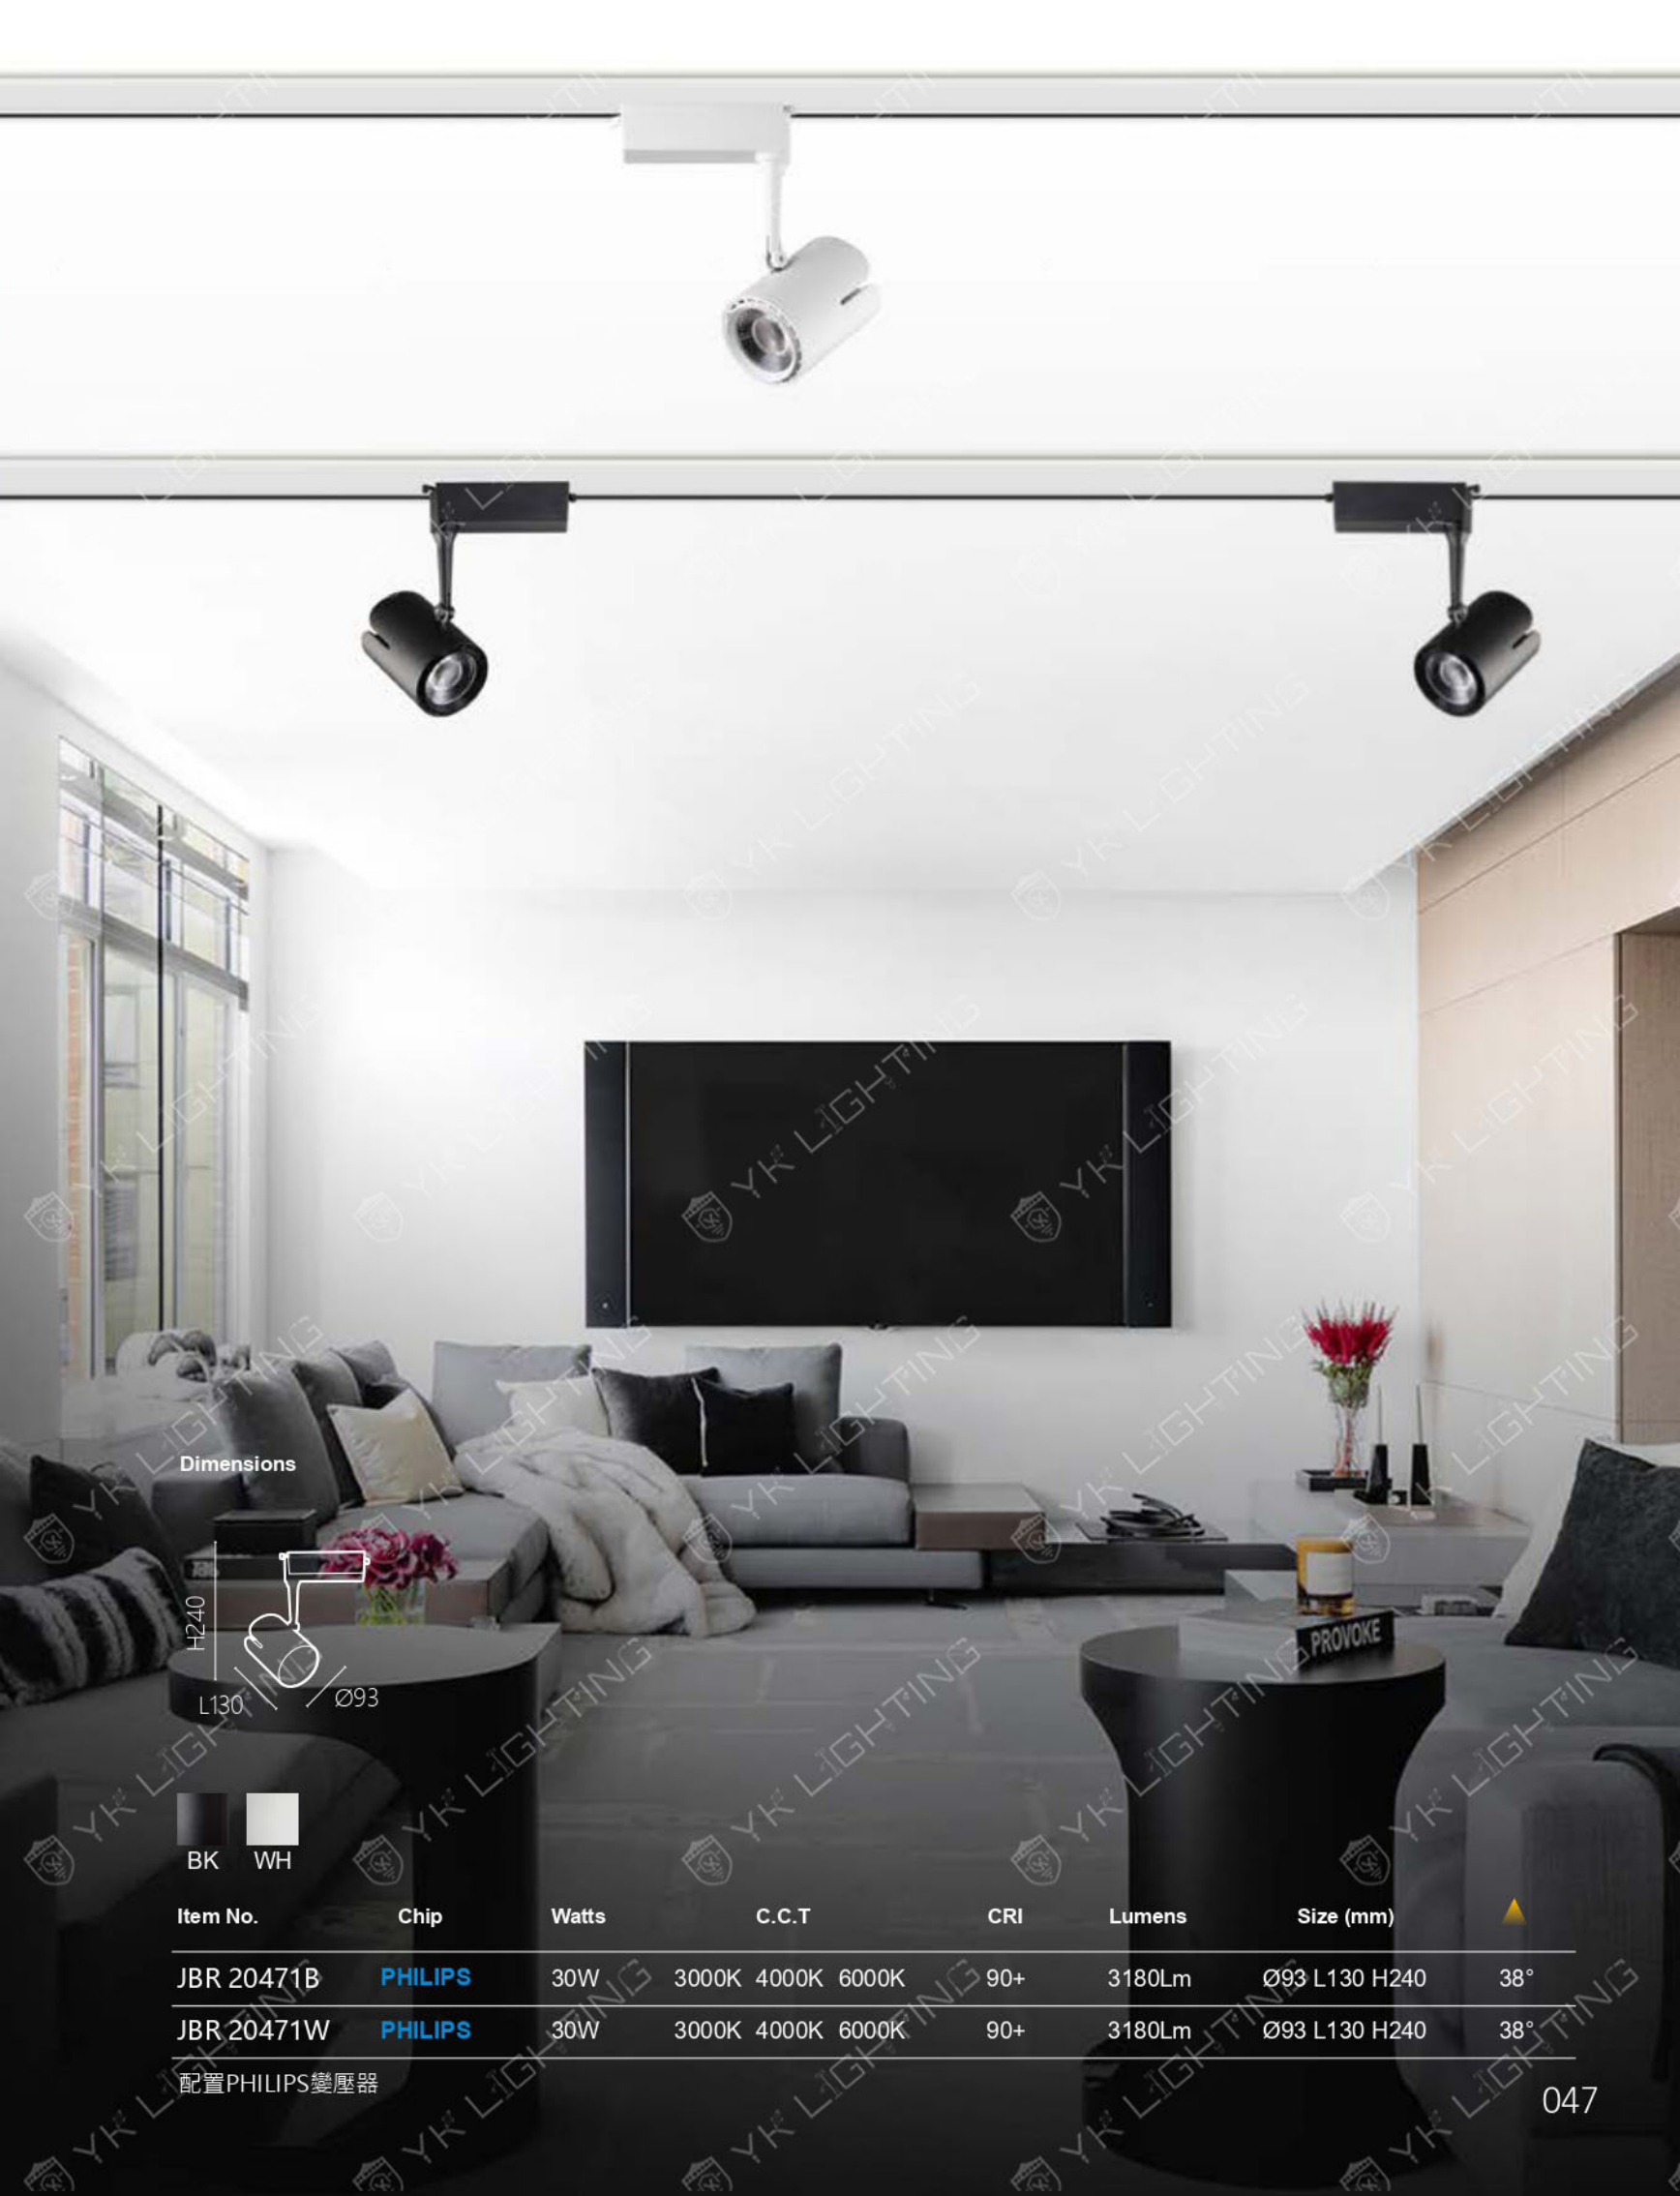

TRACK LIGHT

led commercial lighting series

Dimensions

JBR 20461B/W

JBR 20462B/W

Item No.	Chip	Watts	C.C.T	CRI	Lumens	Size (mm)	▲
JBR 20461B/W	PHILIPS	12W	3000K 4000K 6000K	90+	1272Lm	Ø94 H141mm	30°
JBR 20462B/W	PHILIPS	20W	3000K 4000K 6000K	90+	2120Lm	Ø109 H146mm	30°