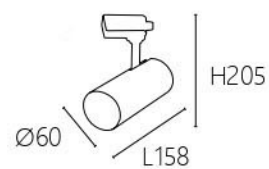

Dimensions

Item No.	Chip	Watts	C.C.T	CRI	Lumens	Size (mm)	▲
JBR 20431B/W	PHILIPS	10W	3000K 4000K 6000K	90+	1060Lm	Ø55 H175	36°
JBR 20432B/W	PHILIPS	18W	3000K 4000K 6000K	90+	1980Lm	Ø60 H205	36°