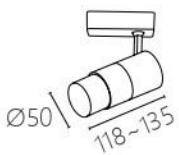

JBR 20351B/W
可訂製 CRI 97

JBR 20352B/W
可訂製 CRI 97