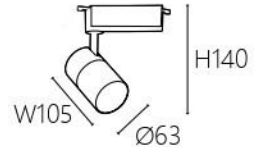

Dimensions