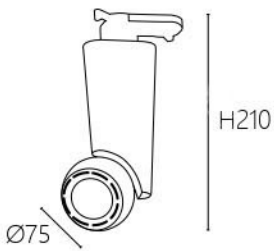

Dimensions

Item No.	Chip	Watts	C.C.T	CRI	Lumens	Size (mm)	▲
JBR 20291	PHILIPS	8W	3000K 4000K 6000K	90+	848Lm	Ø75 H210mm	36°
JBR 20292	PHILIPS	8W	3000K 4000K 6000K	90+	848Lm	Ø75 H210mm	36°