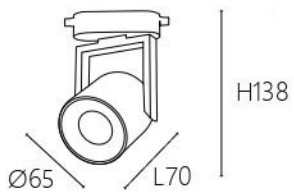

Dimensions

JBR 20441