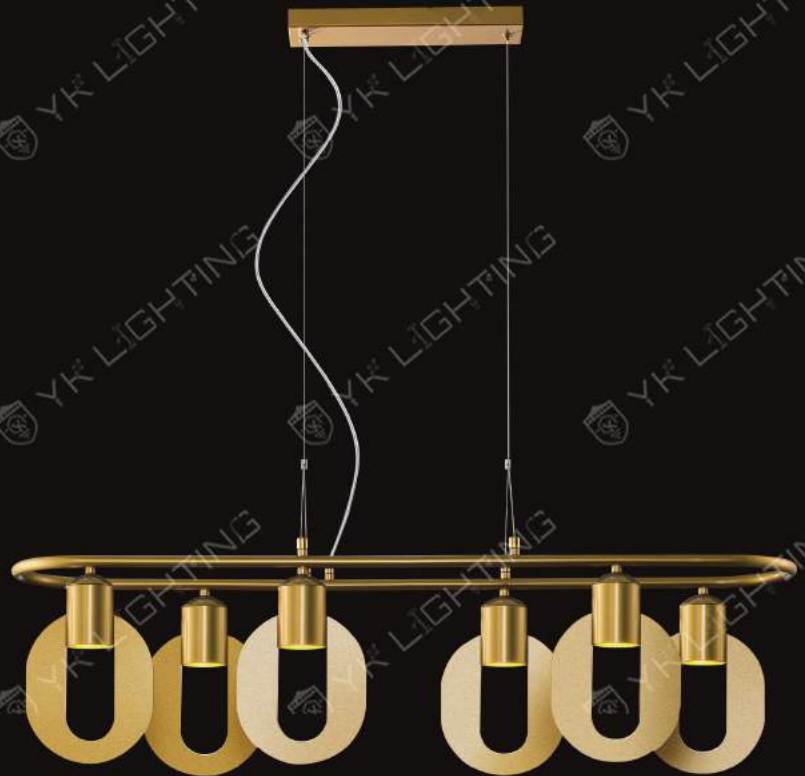

Live
Creative

LC-70821 ★

17000

- ★ Size L1000 W250 H270
- ★ Light Source 附贈 GU10 LED 5W X 6 / 3000K
- ★ Material 銅材、金色

082 ★ Live Creative Lighting