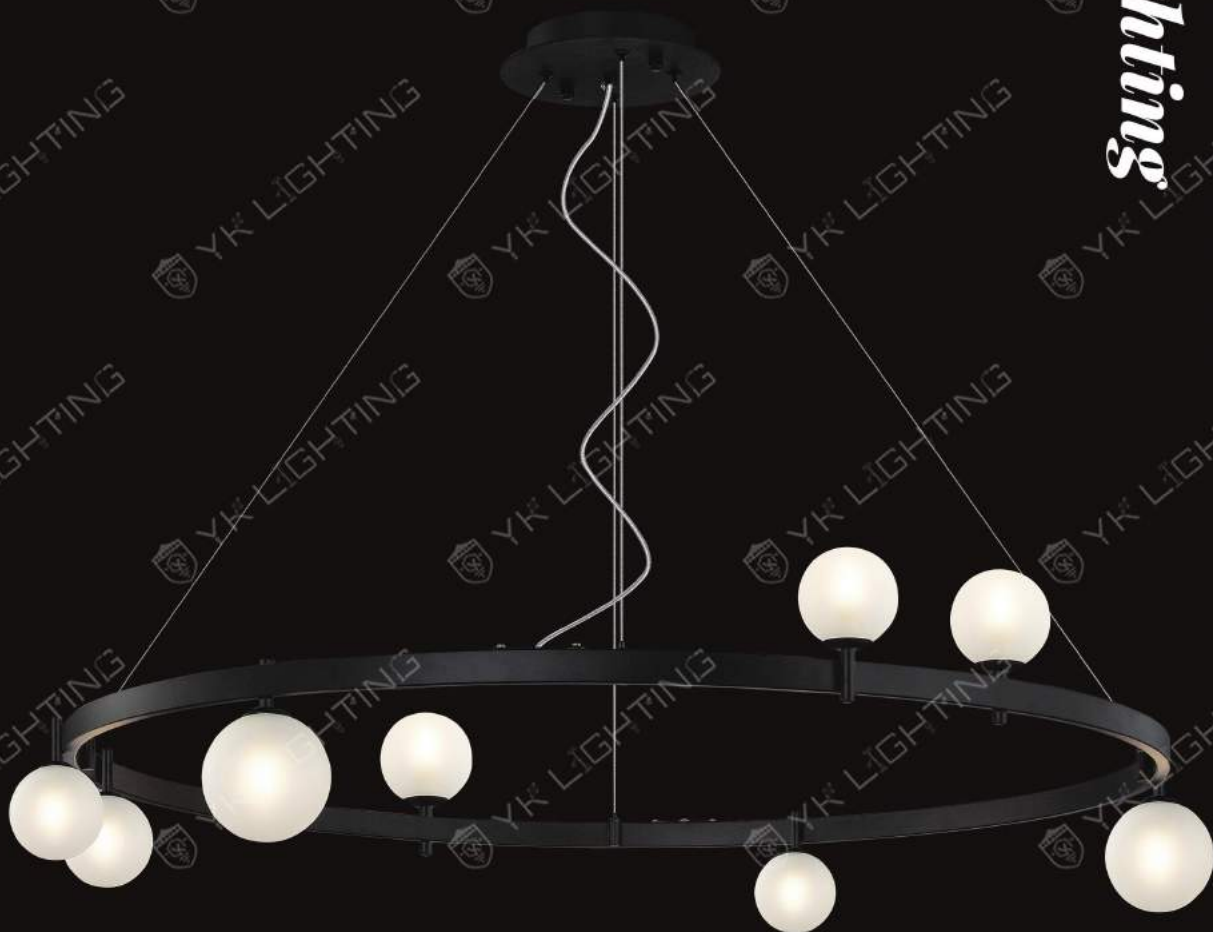

Live Creative Lighting

LC-70371 ★
28000

- ★ Size Ø1100 H200
- ★ Light Source 贈 G9 LED 5W X 8 / 3000K
- ★ Material 銅材、玻璃