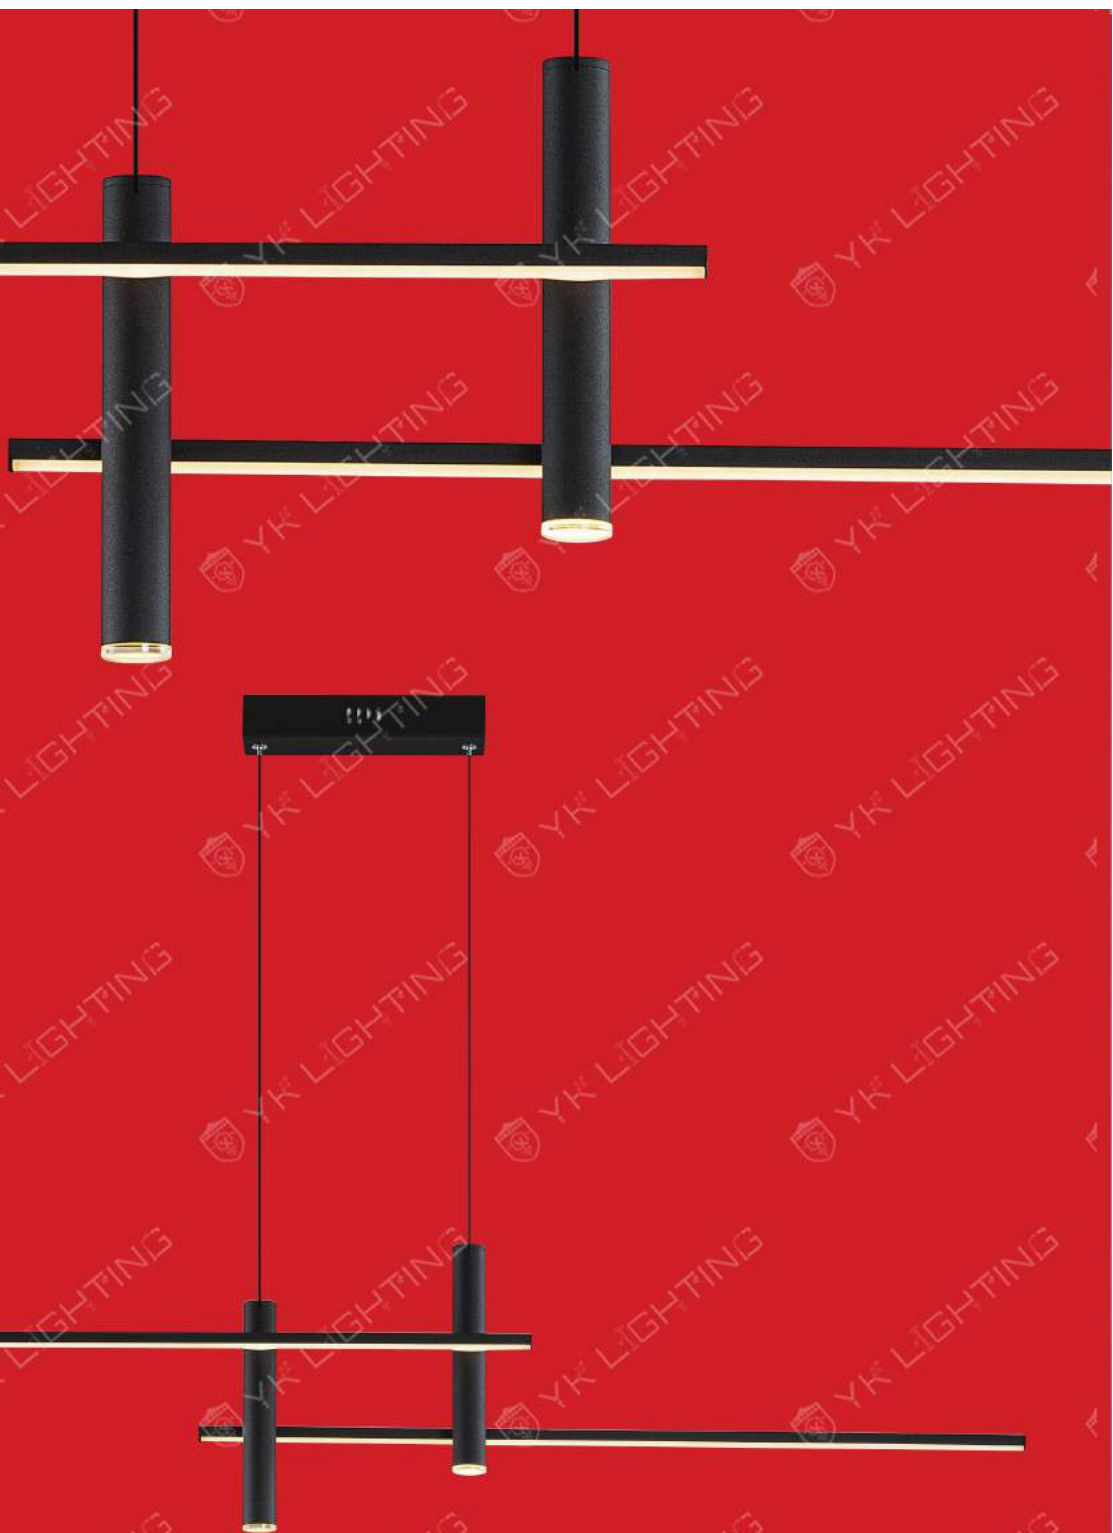

Live Creative Lightings

LC-71681 ☆

14000

- ★ Size L1200 W80 H260
- ★ Light Source 附 LED 35W / 3000K
- ★ Material 鋁製品、黑色