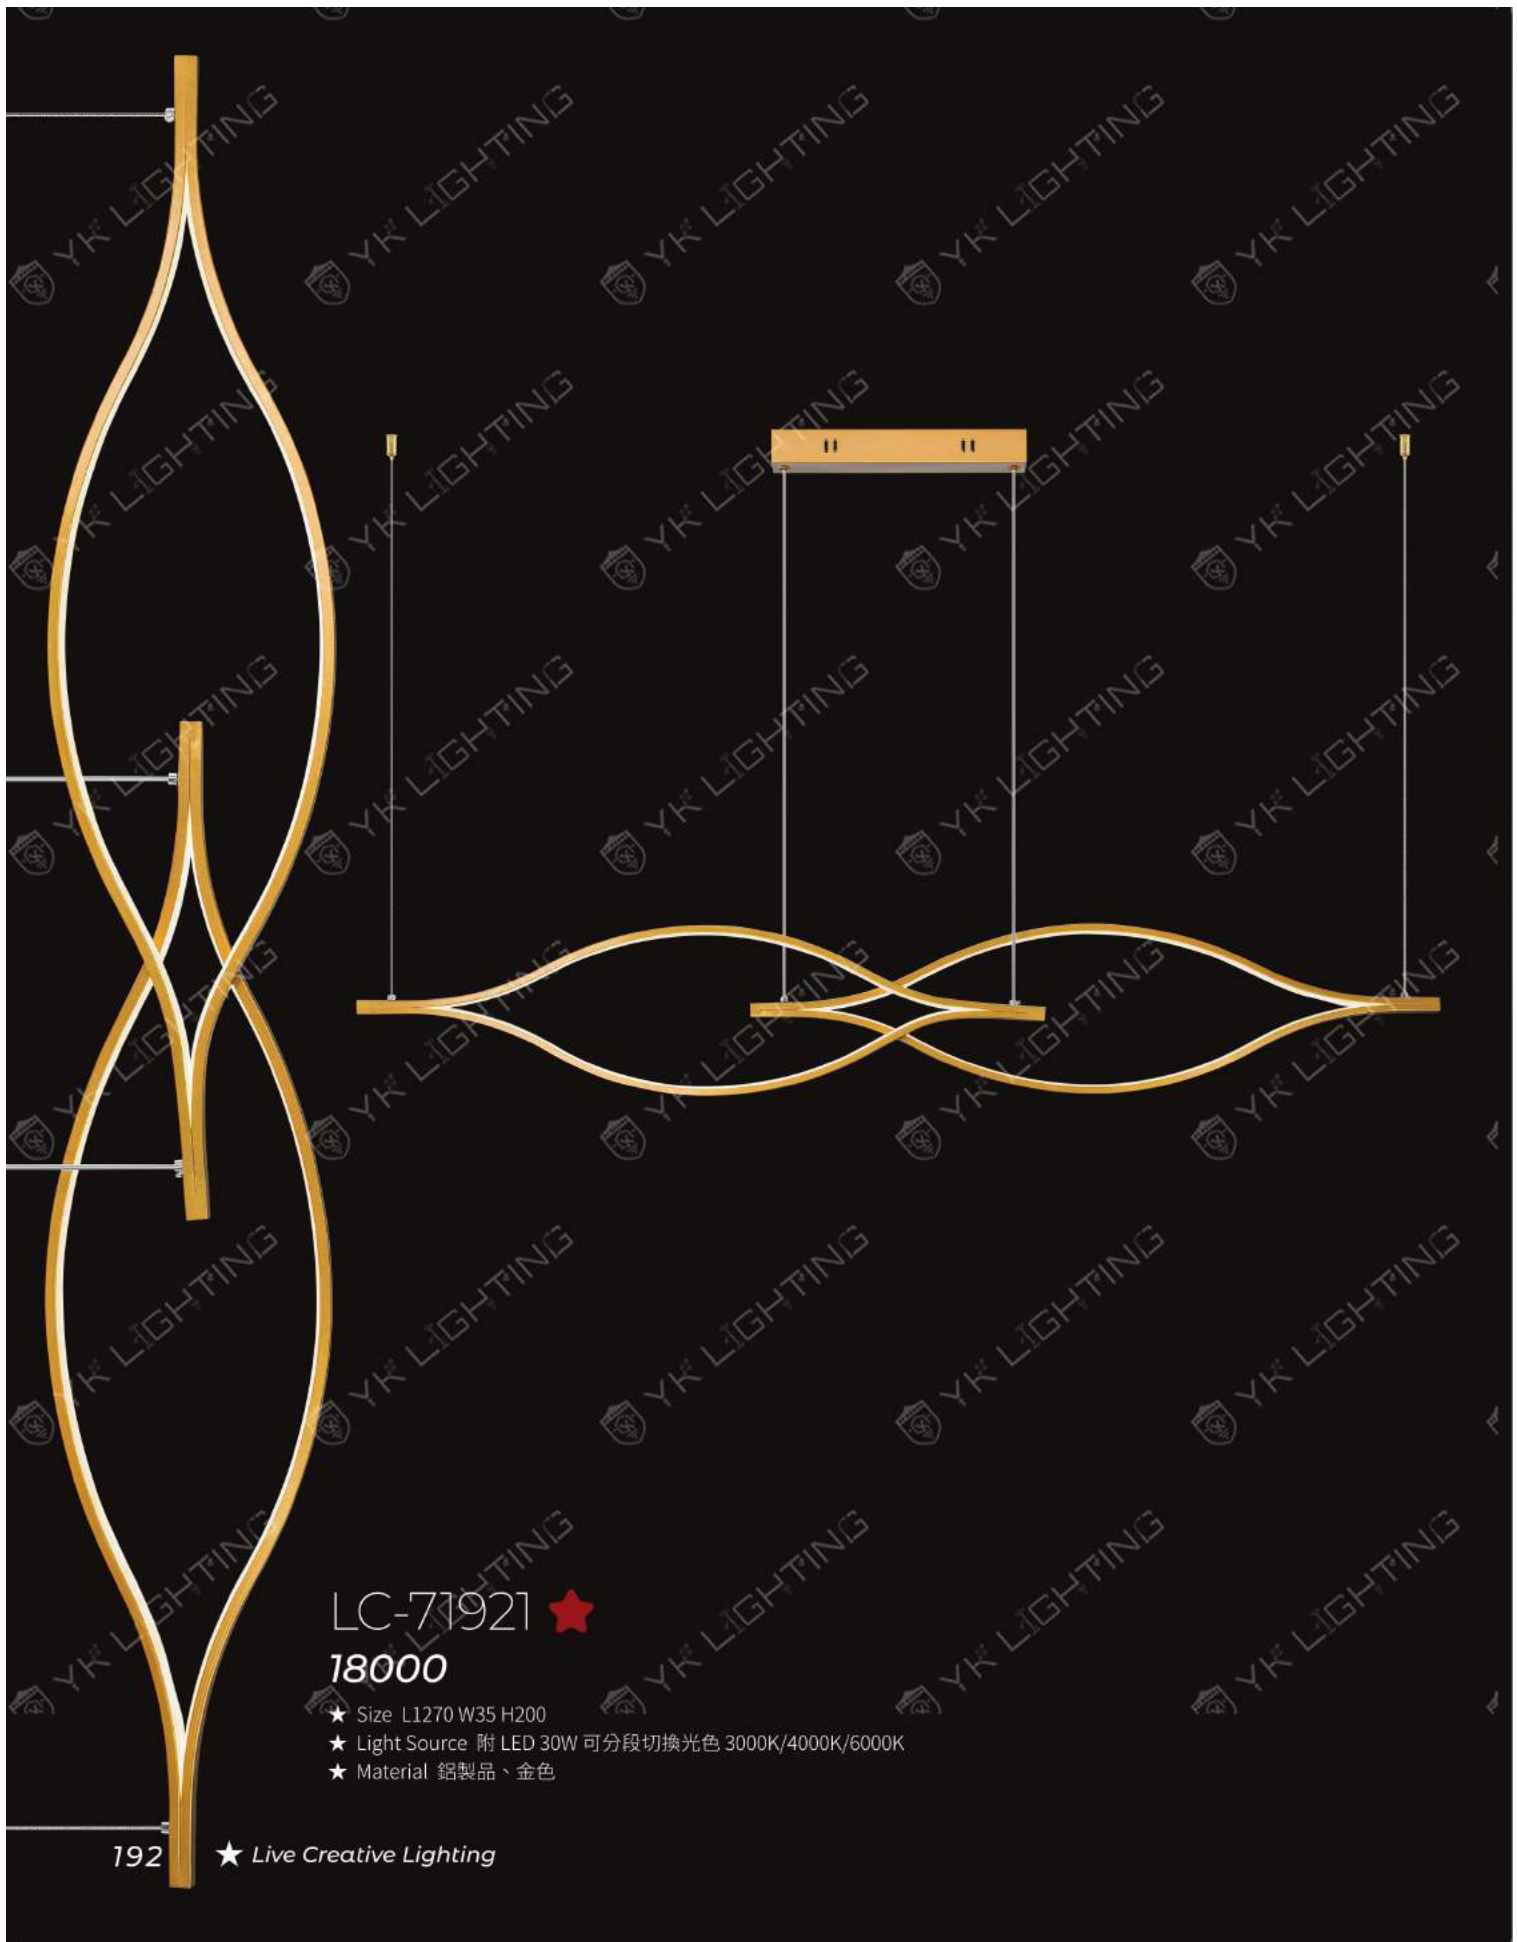

LC-71921 ★
18000

- ★ Size L1270 W35 H200
- ★ Light Source 附 LED 30W 可分段切换光色 3000K/4000K/6000K
- ★ Material 鋁製品、金色