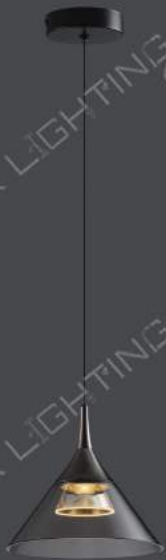

Titanium Steel black

LC-70921 ★

5200

- ★ Size Ø200 H200
- ★ Light Source 附 LED 7W / 3000K
- ★ Material 導光板、電鍍鈦鋼黑