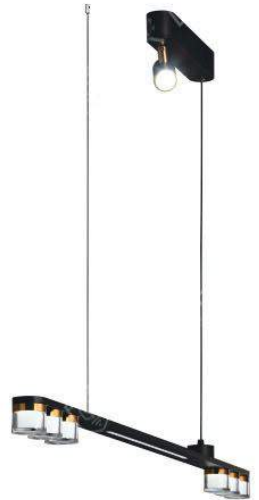

YK LIGHTING CATALOG LIGHTING CATALOG LIGHTING CATALOG
A8

Professional

A8-7086-1
82000

L1100 W50 H70mm
線長 1000mm
LED 60W 三色變光

鋁
光學壓克力
附遙控、無極調光