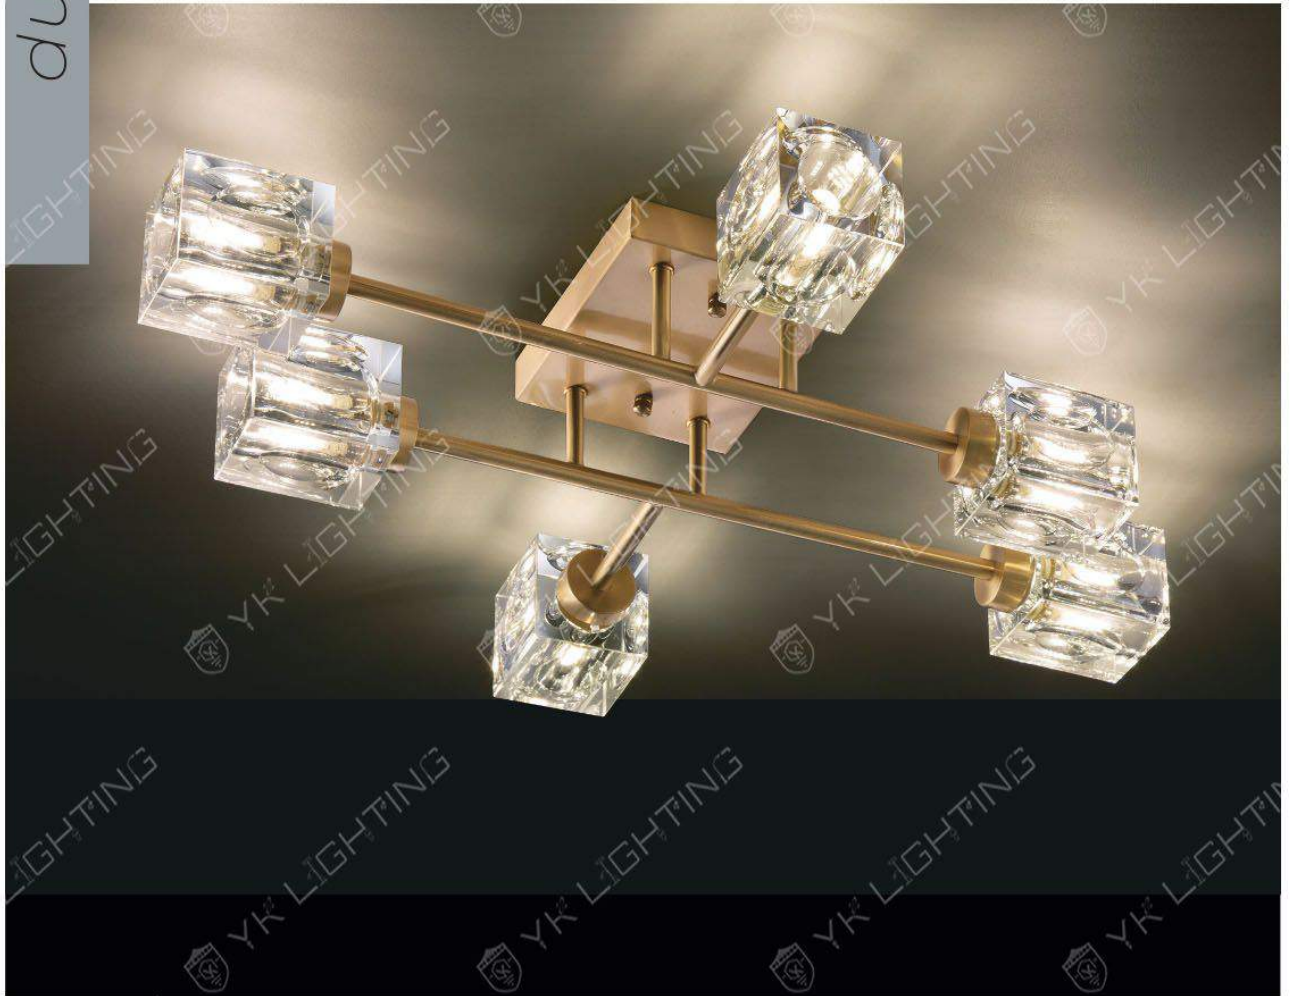

ceiling lamp

Leaders who

possess good character are those who, through repeated good acts, achieve an appropriate balance of the virtues in his life. Therefore, like a successful athlete, the virtuous person plays a consistently good game. As Aristotle rightly noted.

A8-7142-1
69000

L590 W490 H130mm
G9 X 6 另計

銅
水晶