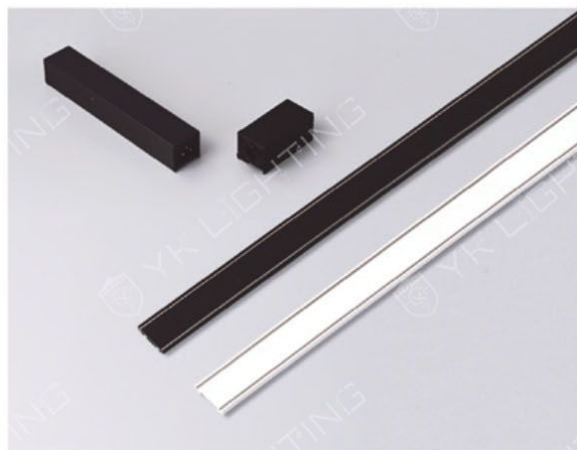

MAGNET TRACK SYSTEM

磁吸式軌道系列

CHUN TSai MAGNET
TRACK
SYSTEM

CT30 MAGNET TRACK SYSTEM

What is Magnetic Track Lights?

Magnetic track light, as the name implies, attaches the lighting components to the track by means of magnetic suction, which makes it more convenient and flexible to install and dismantle the lighting components under the condition of reliable connection of electricity and facilitates daily maintenance and repair.

Ultra Thin 薄型磁吸軌道

Modern and slim design with beautiful appearance.

- 薄至5mm符合市場高度需求
- 可任意裁切與拼接延伸，滿足室內空間設計
- 專利分體式卡扣結構，安裝簡易具良好裝飾效果
- 覆蓋面聚碳酸酯材質，韌性強及絕緣係數高

CT30薄型磁吸軌道

Ultrathin Magnet Track

型號: ① CT30-1
② CT30-2
③ CT30-3