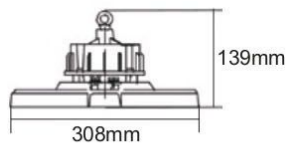

CHUN TSAI

CT-HL2-100W

功率：LED 100W
色溫：5700K
光通量：15000LM
透鏡角度：90°
電壓：100V~240V
尺寸：Ø308mm H139mm

CT-HL2-150W

功率：LED 150W
色溫：5700K
光通量：22500LM
透鏡角度：90°
電壓：100V~240V
尺寸：Ø308mm H139mm

CT-HL4-200W

功率：LED 200W
色溫：5700K
光通量：30000LM
透鏡角度：90°
電壓：100V~240V
尺寸：Ø380mm H188mm

配光角度