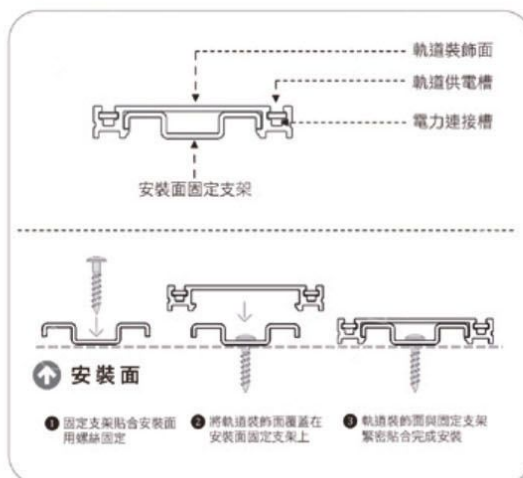

CT30 MAGNET TRACK SYSTEM

What is Magnetic Track Lights?

Magnetic track light, as the name implies, attaches the lighting components to the track by means of magnetic suction, which makes it more convenient and flexible to install and dismantle the lighting components under the condition of reliable connection of electricity and facilitates daily maintenance and repair.

Ultra Thin 薄型磁吸軌道

Modern and slim design with beautiful appearance.

- 薄至5mm符合市場高度需求
- 可任意裁切與拼接延伸，滿足室內空間設計
- 專利分體式卡扣結構，安裝簡易具良好裝飾效果
- 覆蓋面聚碳酸酯材質，韌性強及絕緣係數高

CT30薄型磁吸軌道

Ultrathin Magnet Track

型號: ① CT30-1
② CT30-2
③ CT30-3

顏色: 黑 / 白

材質: PC & 不銹鐵

尺寸: ① 1000*30*5mm
② 2000*30*5mm
③ 3000*30*5mm

電流: 5A

電壓: DC48V

拼接上限: 25m