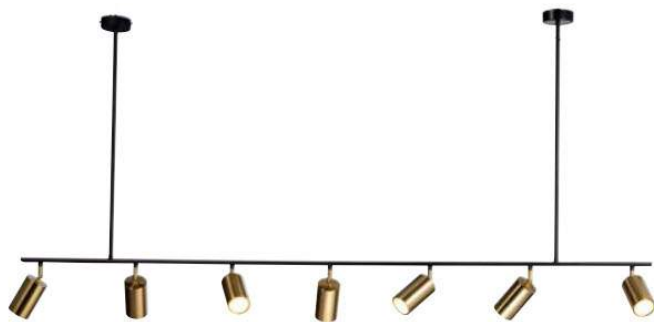

## Luxury enjoyment series

■ PY6-0871 22000  
Ø600 H65mm  
LED 48W  
鋼材 三色

■ PY6-0872 15500  
Ø400 H65mm  
LED 22W  
鋼材 三色

PY6  
**Rubik's cube**  
Luxury enjoyment series

■ PY6-0881 24000  
L1100 H1500mm  
GU10 x 5 另計  
鋼材