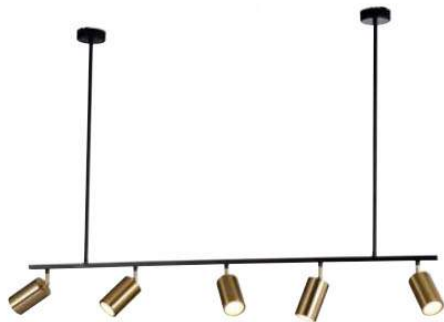

PY6
Rubik's cube
Luxury enjoyment series