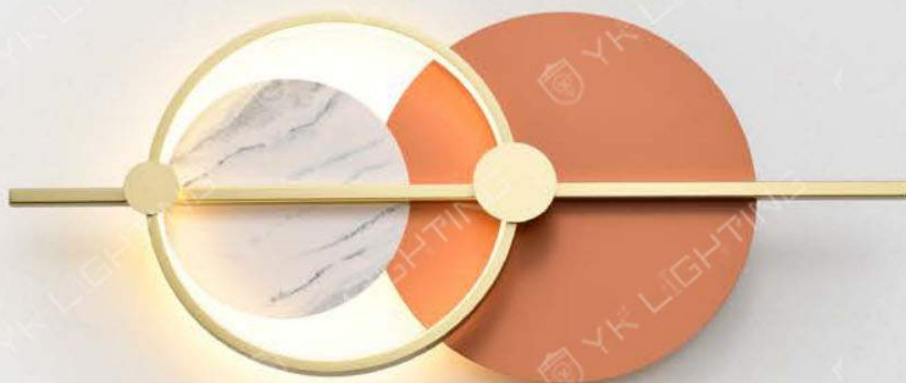

■ PY6-1631 8000
W650 H280 D60mm
LED 16W (3000K)
金屬烤漆、硅膠