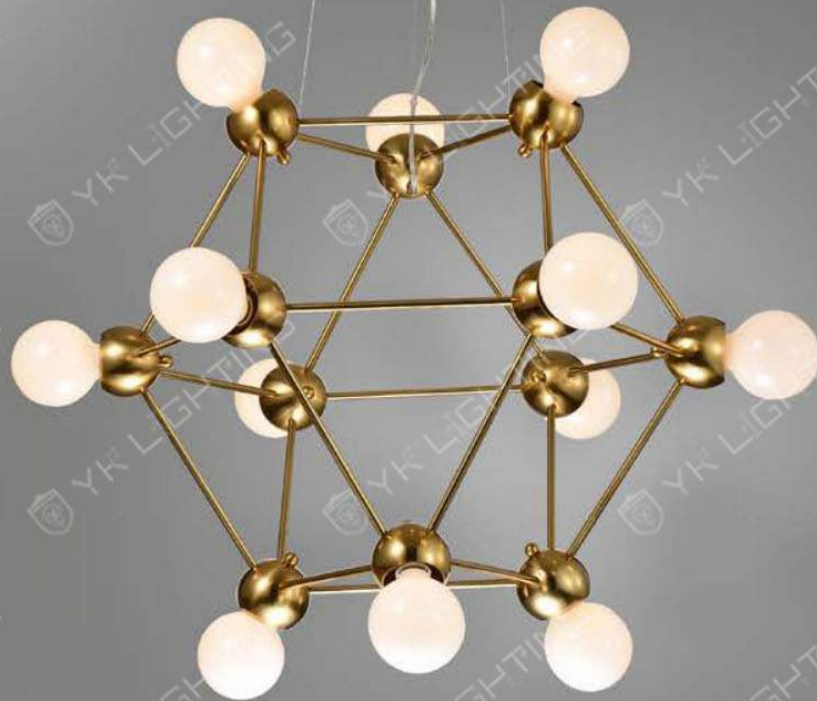

■ PY6-0961 32500
Ø740 H320mm
E27 x 7 另計
鋼材 玻璃

PY6

Metallic light

Luxury enjoyment series

■ PY6-0971 34000
Ø850 H800mm
E27 x 12 另計
鋼材 線長1000mm