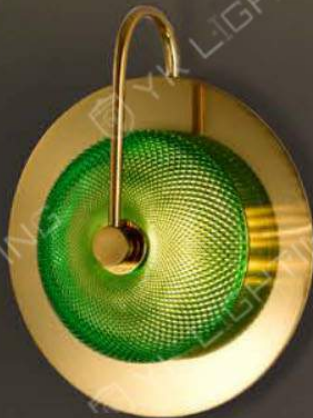

PY6-1912

■ PY6-1911 5000
W250 H250 D90mm
附贈G9 LED x 1
金屬電鍍

■ PY6-1912 7666
W250 H310 D120mm
LED 7W (3000K)
金屬電鍍、玻璃(墨綠)

■ PY6-1913 8333
Ø200mm
E14 x 1 (另計)
銅製品、雲石