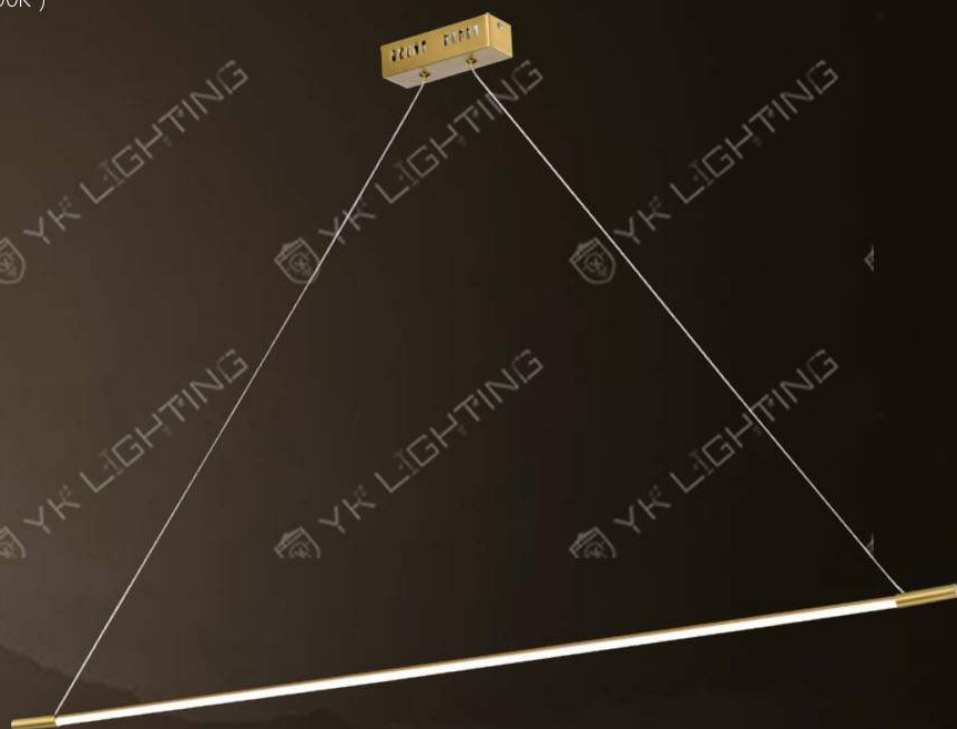

# Snow lotus

Luxury enjoyment series

■ PY6-0801 46533  
L1200 W190 H300 mm、線長850mm  
LED 80W / 三色變光  
金屬烤漆

■ PY6-0811 29260  
L1200 H130 mm  
LED 72W (4000K)  
金屬電鍍 PC

■ PY6-0812 10800  
L1200 H16 mm  
LED 24W (4000K)  
金屬電鍍 PC