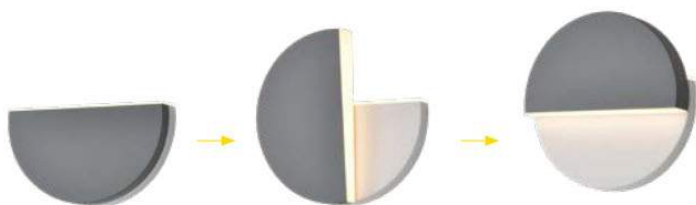

PY6-3861

PY6-3862

■ PY6-3861/2 5000
Ø220 D60mm
LED 10W (3000K)
金屬烤漆、壓克力