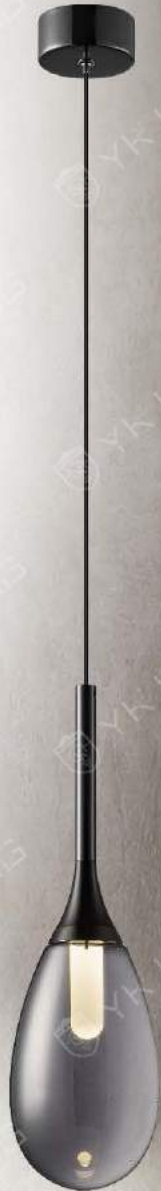

·W250 H260 線長1000mm
·E27 X1 另計
·金屬烤漆,手工凸點玻璃

WO-11531

WO-11532

WO-11533

WO-11531 24400

·W190 H230 線長1000mm
·附 LED G9X1
·金屬烤漆,玻璃

WO-11532 28200

·W110 H390 線長1000mm
·附 LED 5W 3000K
·鋁材氧化,玻璃