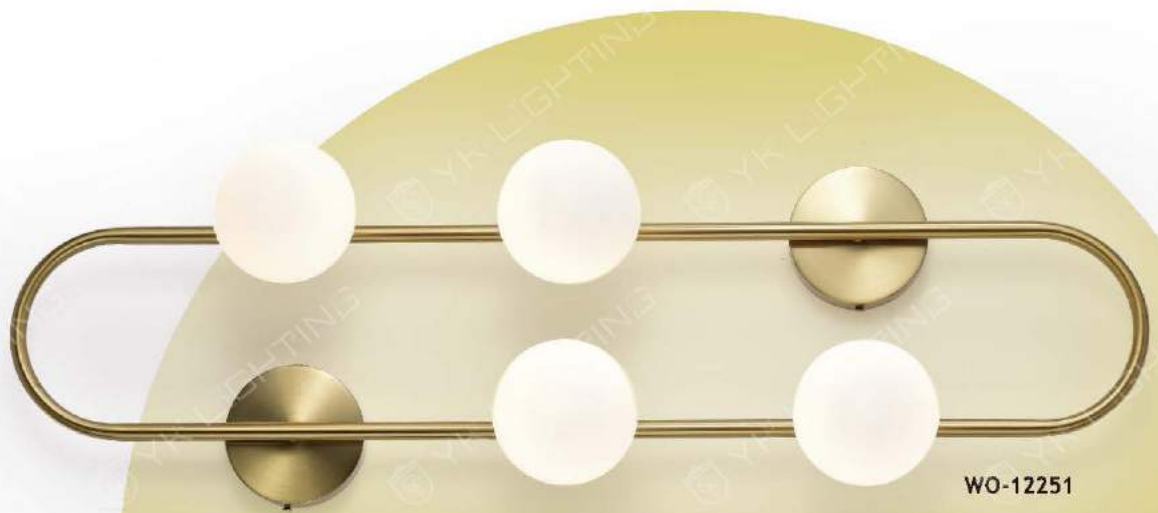

WO-12241

WO-12242

WO-12241 15800

WO-12242 15800

·W550 H130 D20mm

·LED 10W 雙色

·金屬 壓克力

WO-12251