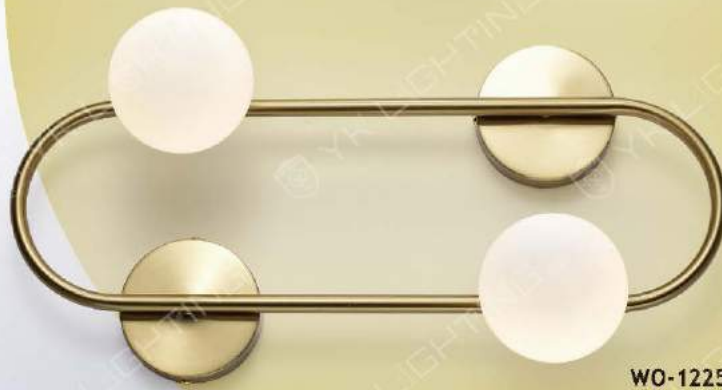

WO-12252

WO-12253

WO-12254

WO-12251 31500

·W800 H240 D160mm
·G9 X4 另計
·金屬.玻璃

WO-12252 21500

·W500 H240 D160mm
·G9 X2 另計
·金屬.玻璃

WO-12253 32600