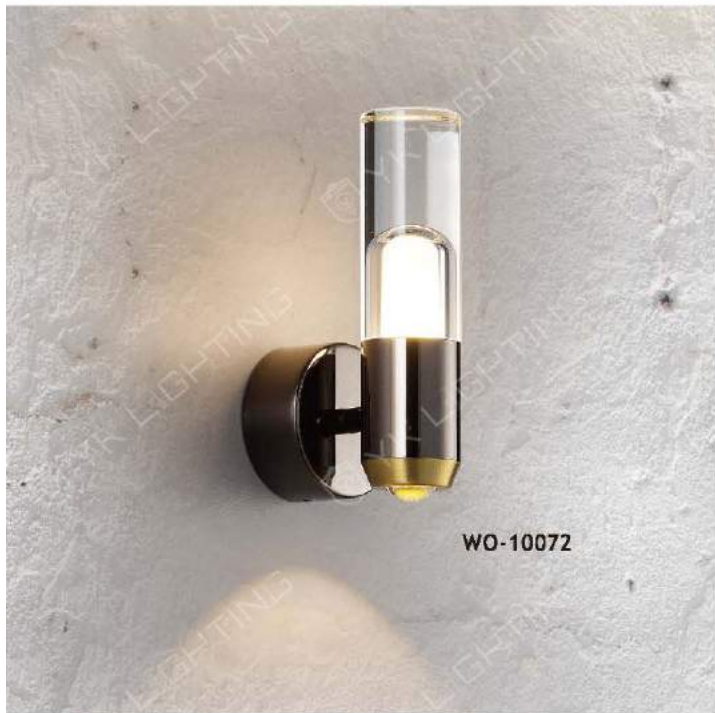

WO-10071 88200

·W600 H130 D140mm
·附 LED 透鏡光源 15W 3000K
·鋁材氧化.壓克力光學透鏡
(上下發光)

WO-10072 38000

·W80 H200 D100mm
·附 LED 透鏡光源 6W 3000K
·鋁材氧化.壓克力光學透鏡
(上下發光)

WO-10073 48700

·W70 H130 D120mm
·附 LED 透鏡光源 6W 3000K
·鋁材氧化.壓克力光學透鏡
(上下發光)