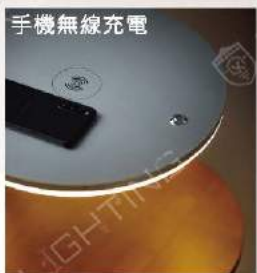

WOW
professional lighting

手機無線充電

WO-12841 68400

- ·W400 H610 mm
- ·附 LED 10W 3000K
- ·觸控開關.可調明暗
- ·金屬烤漆.木質托盤
- ·附手機無線充電+三層置物空間