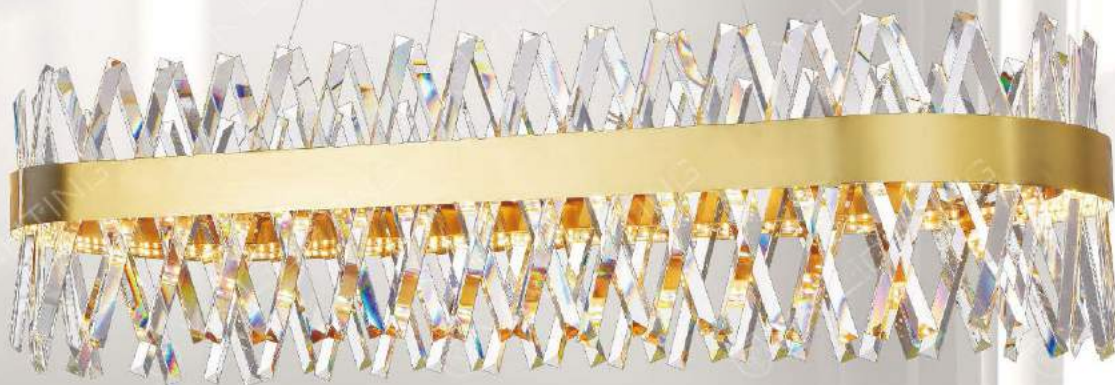

Taste of Housing & Enjoy Life
Lighting design becomes
essential for the home accessory.
Because of lighting, the dull
furniture becomes ornamental
and simple space becomes
delightful.

simple

WO-10971 171500

·L1200 W350 H300 線長1000mm

·LED 70W

·鋼材電鍍.進口水晶