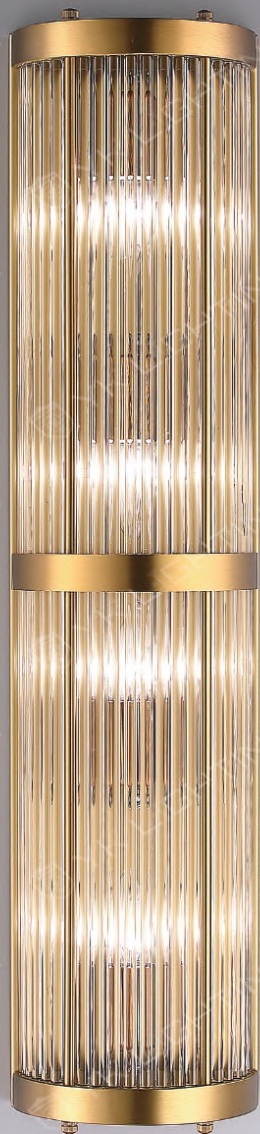

F-2213-1

F-2213-2

F-2213-1 96000

W175 H750 D110mm
E14 X 4 另計
不銹鋼、玻璃棒

F-2213-2 60000

W150 H600 D170mm
E14 X 2 另計
不銹鋼、玻璃

Professional Fashion, Trend
Dream what you want to dream, go where you want to go, be what you want to be, because you have only one life and one chance to do all the things you want to do.