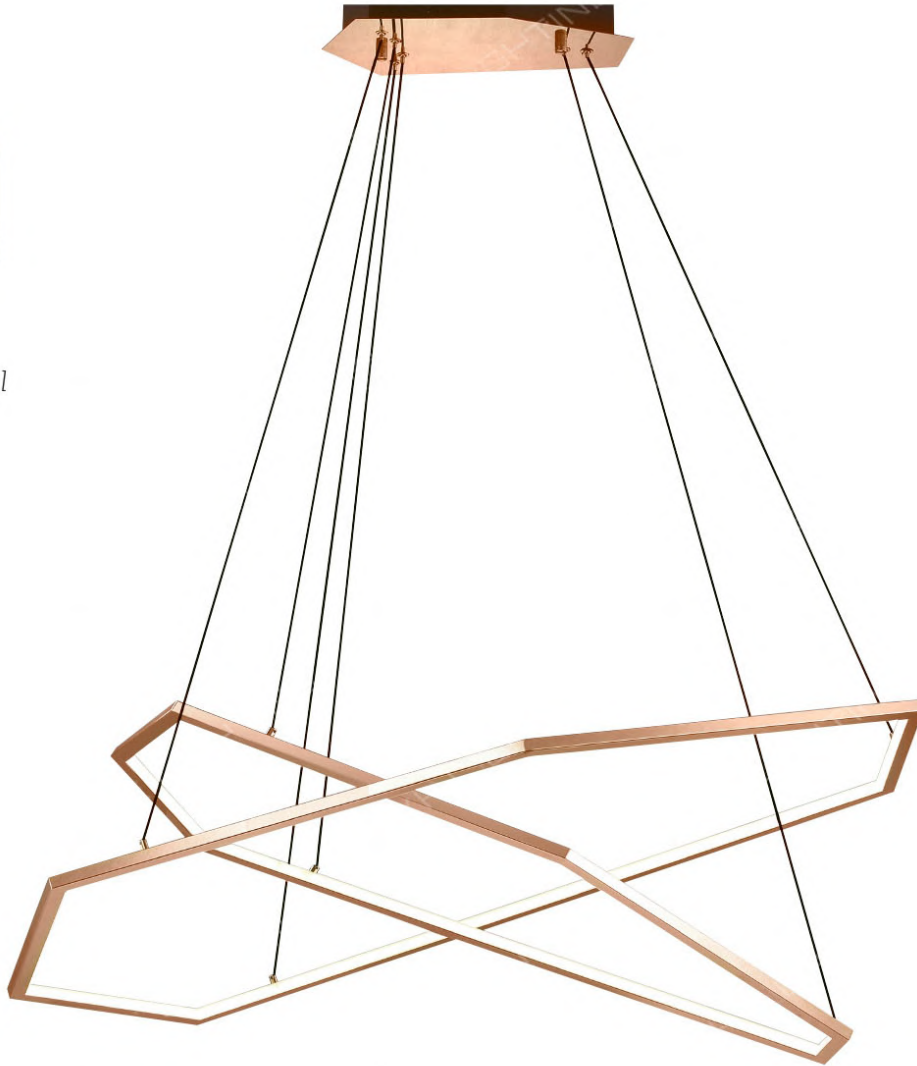

F-2057-1 22000

W120 D50 H280mm
LED 5W 三色變光
銅、鋁材、壓克力

F-2057-2 33600

W120 D180 H280mm
LED 5W 三色變光
銅、鋁材、壓克力

Falo

Professional
catalog

F-2058-1 140800

L1010 W440 mm 線長 1000mm
LED 61W 3000K
不銹鋼