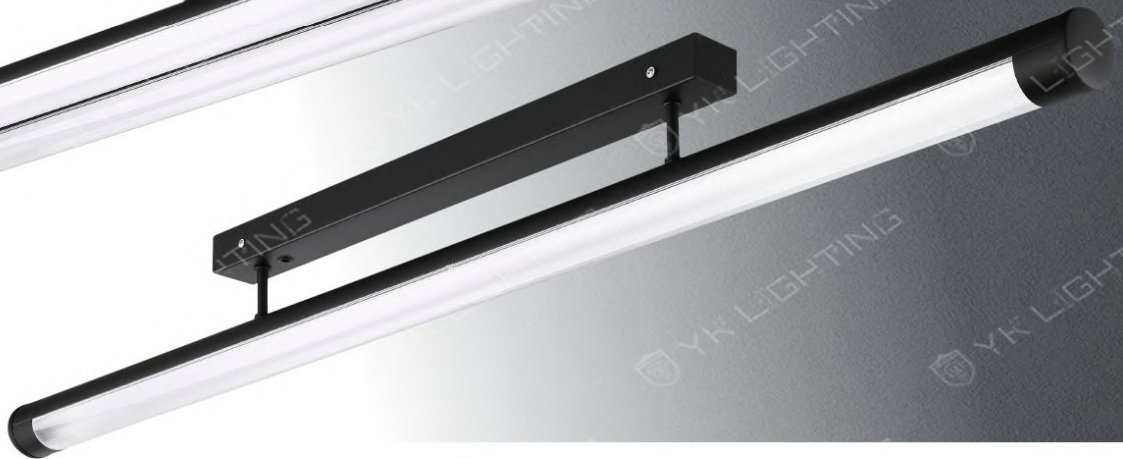

F-2246-3

F-2246-1 28600

W140 H185 L1235mm
T8 4 尺 LED 燈管 X2 另計
鋁合金、PC 罩

F-2246-2 28600

W140 H185 L1235mm
T8 4 尺 LED 燈管 X2 另計
鋁合金、PC 罩

F-2246-3 20000

W55 H185 L1235mm
T8 4 尺 LED 燈管 X1 另計
鋁合金、PC 罩

台灣
製造