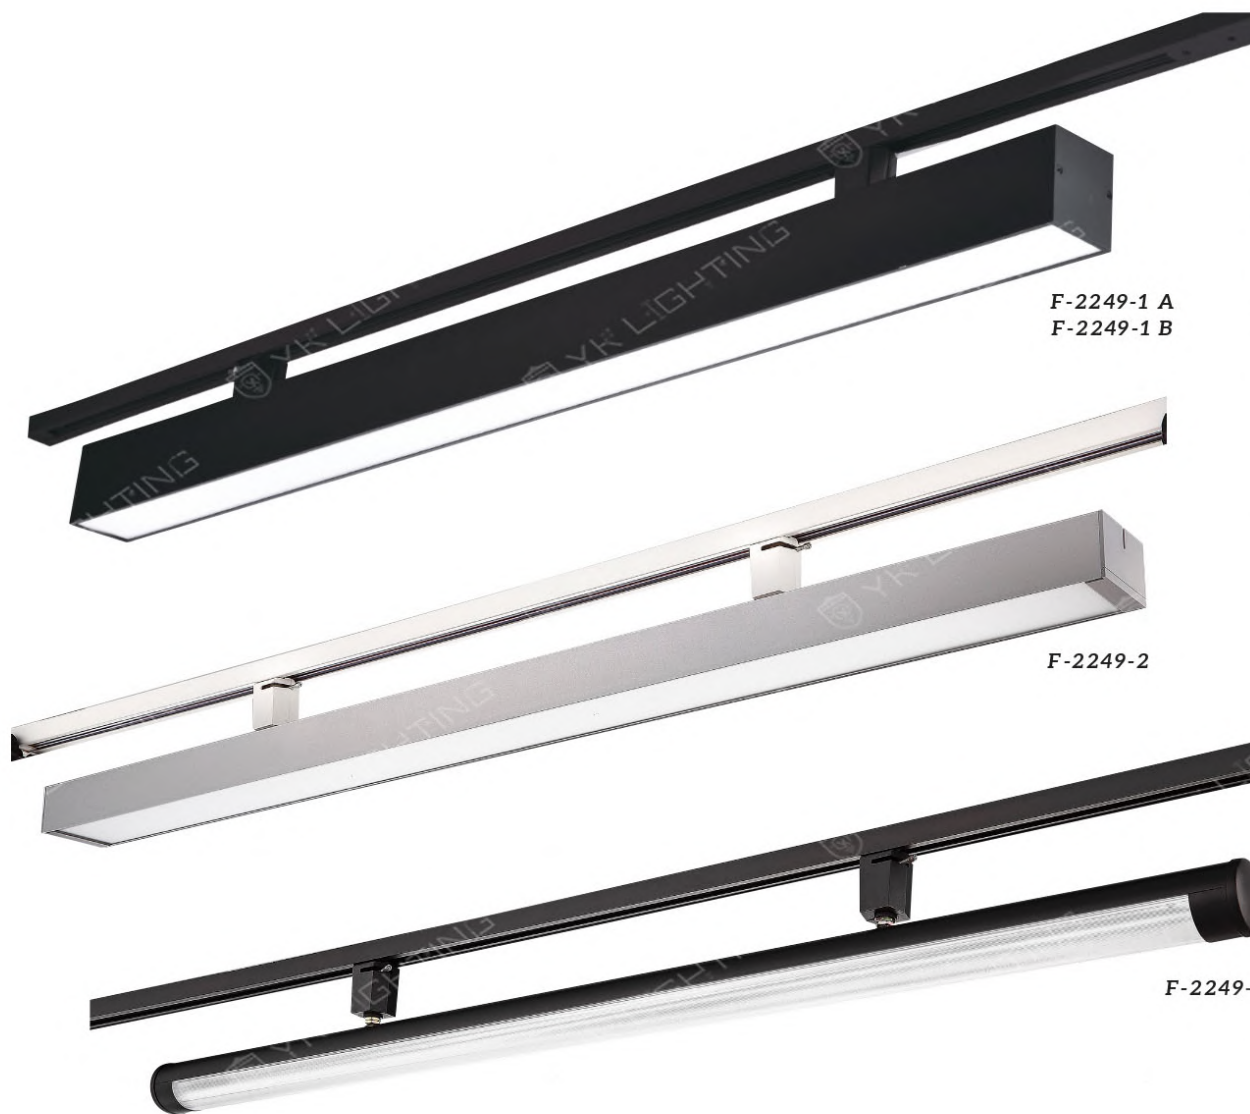

B. T8 3 尺 LED 燈管 X1 另計 **訂製品**

W103 H50 L608mm

B. T8 2 尺 LED 燈管 X1 另計 **訂製品**

鋁合金、壓克力燈罩

台灣
製造

Professional, Fashion, Trend
Dream what you want to obtain, go where you want to go, see what you want to be, because you have only one life and one chance to do all that things you want to do.