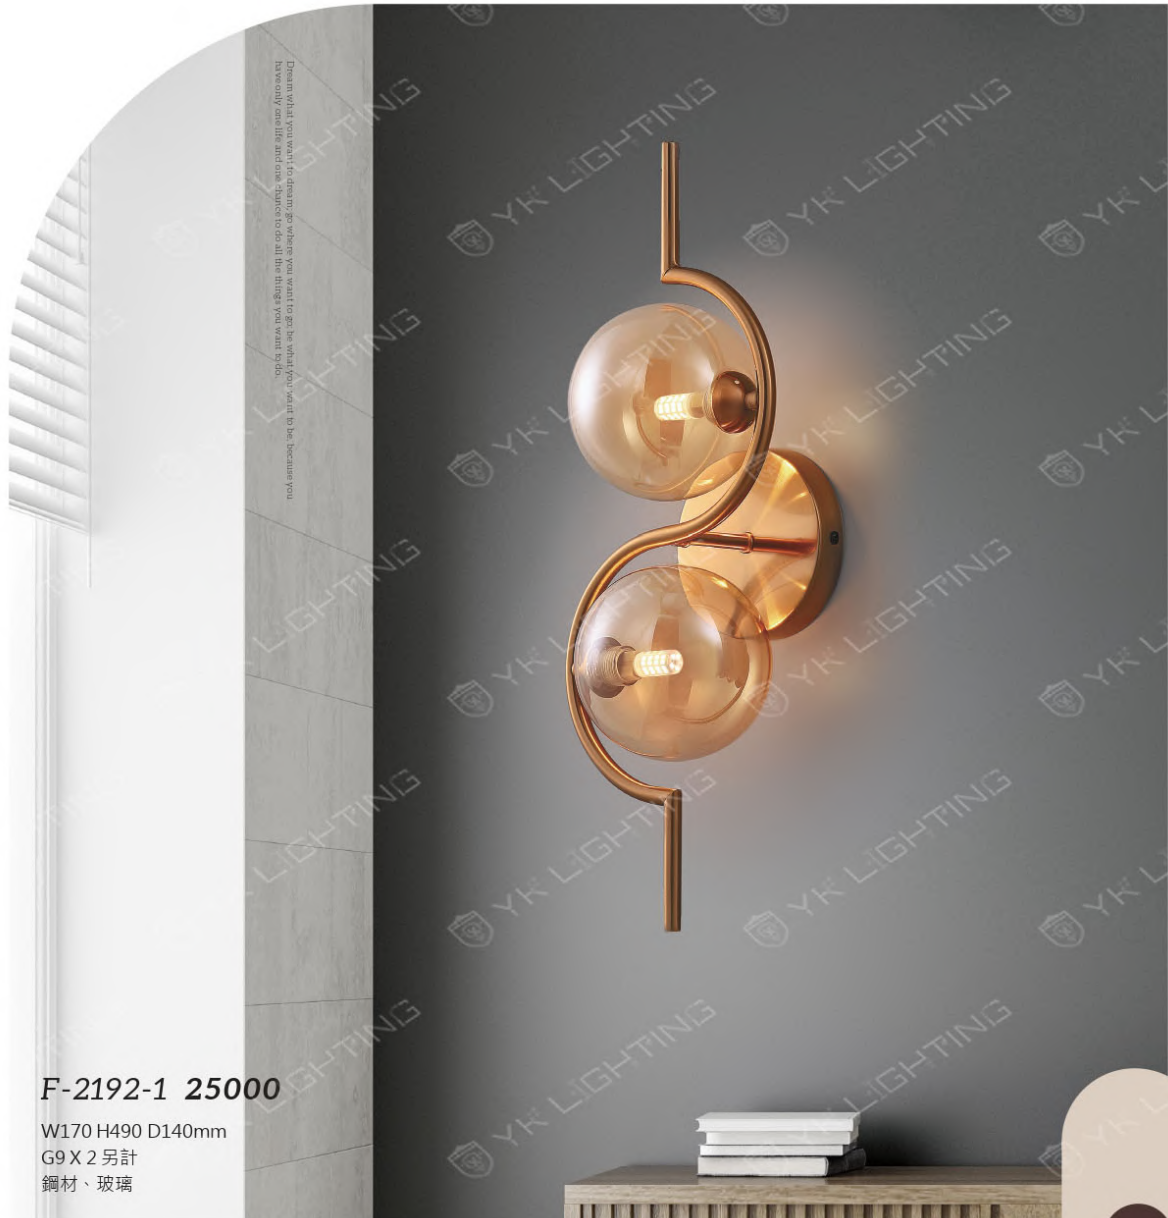

Professional, Fashion, Trend

F-2192-1 25000

W170 H490 D140mm
G9 X 2 另計
鋼材、玻璃