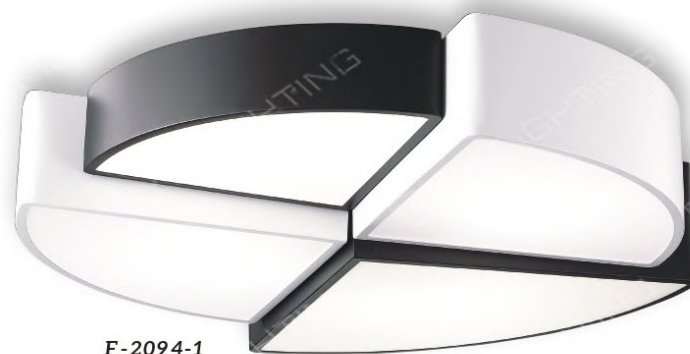

Fallo
Professional
catalog

F-2094-1