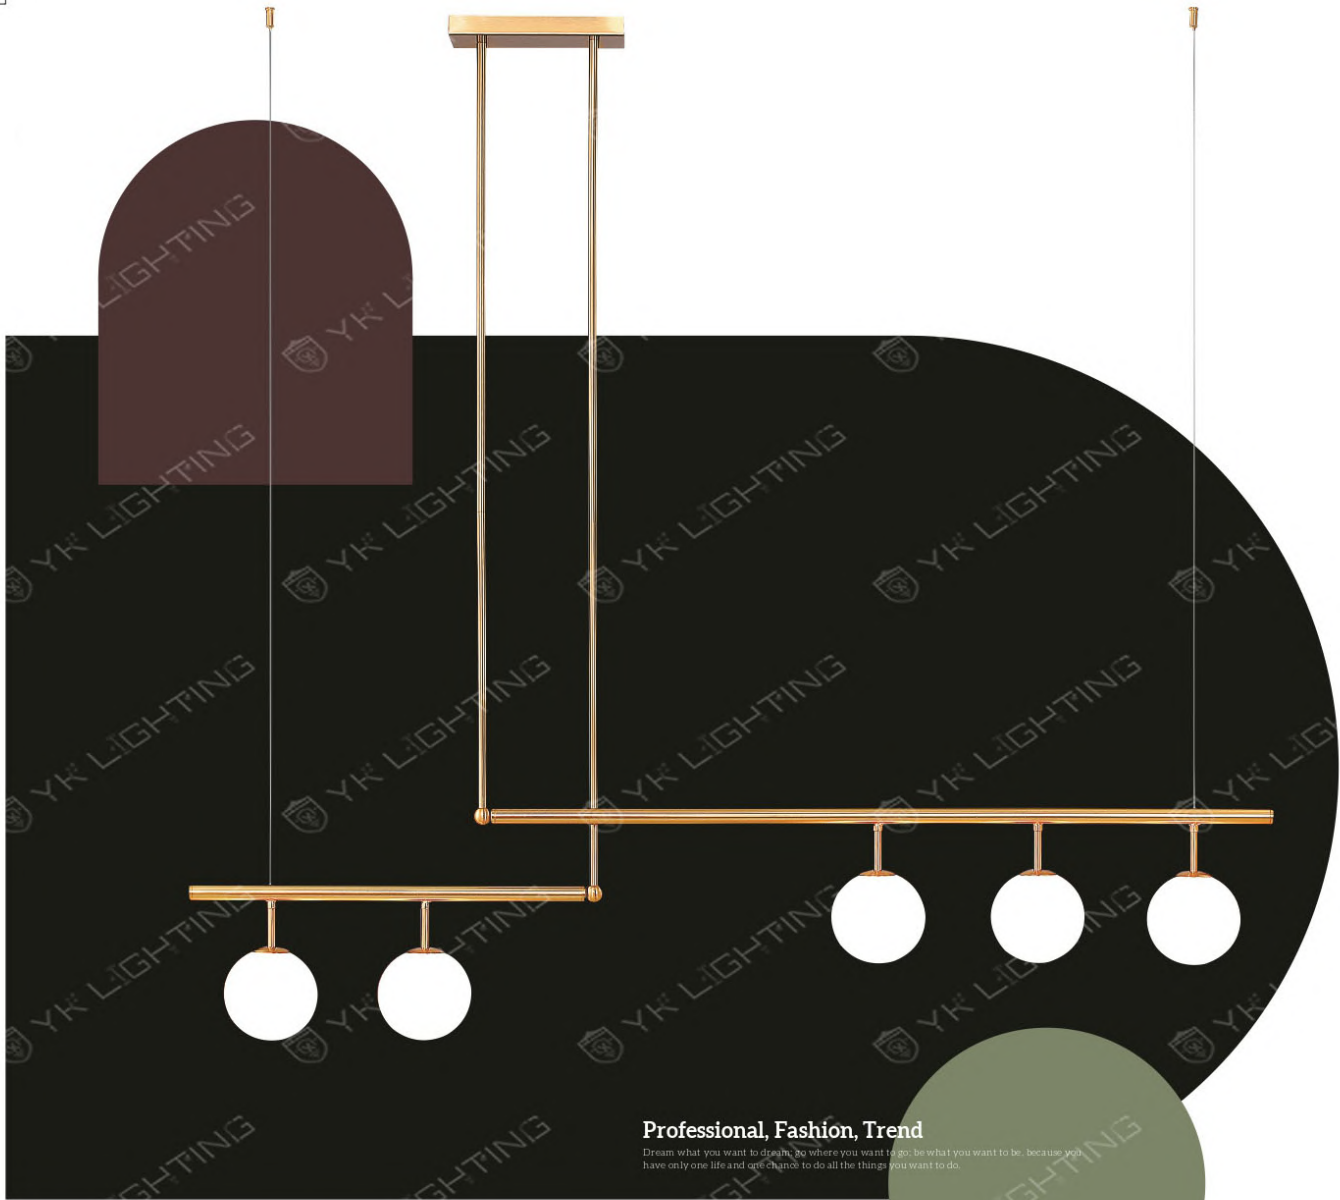

Professional, Fashion, Trend

F-2064-1 108500

L1400 W120 H210mm 桿長 600mm X 2 / 500mm X 1 / 400mm X 1

G9 X 5 另計

鋼材、玻璃