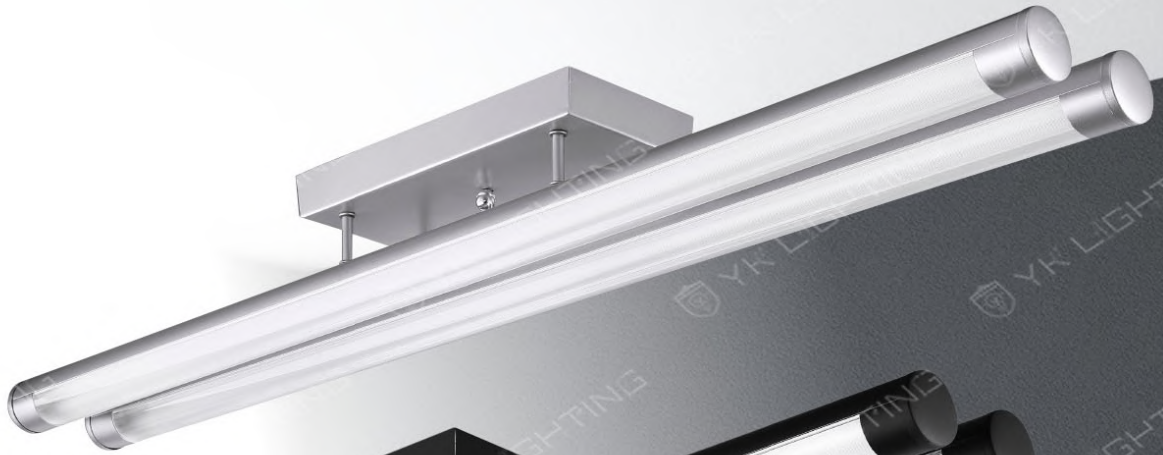

Professional, Fashion, Trend
Dream what you want to dream, go where you want to go, be who you want to be, because you
have only one life and one chance to do all the things you want to do.

F-2246-1