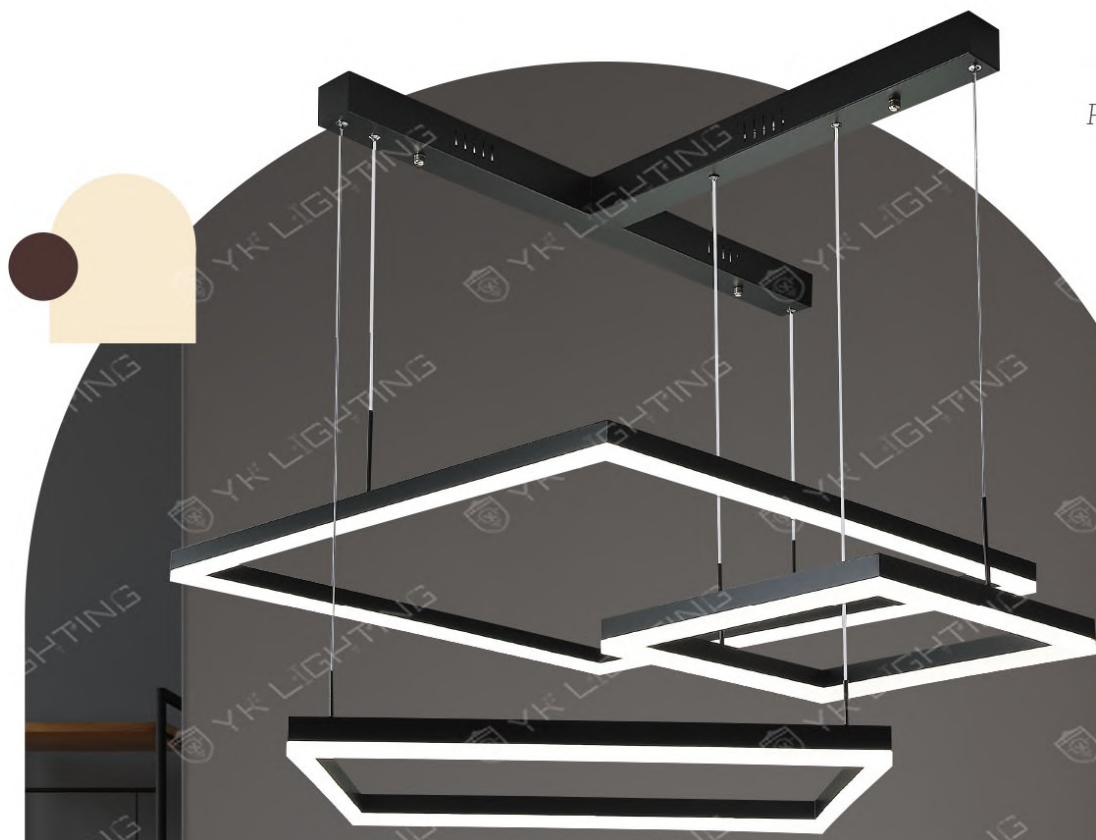

F-2001-1 150000

□ 400 +600+800mm H40mm 線長 1000mm
LED 145W 三色變光
鋼材、鋁材、壓克力

F-2002-1 298000

Φ720 H180mm
G9 X 8 另計
玻璃、鋼材

Falò
Professional
catalog

Falò

Professional, Fashion, Trend

Dream what you want to dream, go where you want to go, be what you want to be, because you have only one life and one chance to do all the things you want to do.