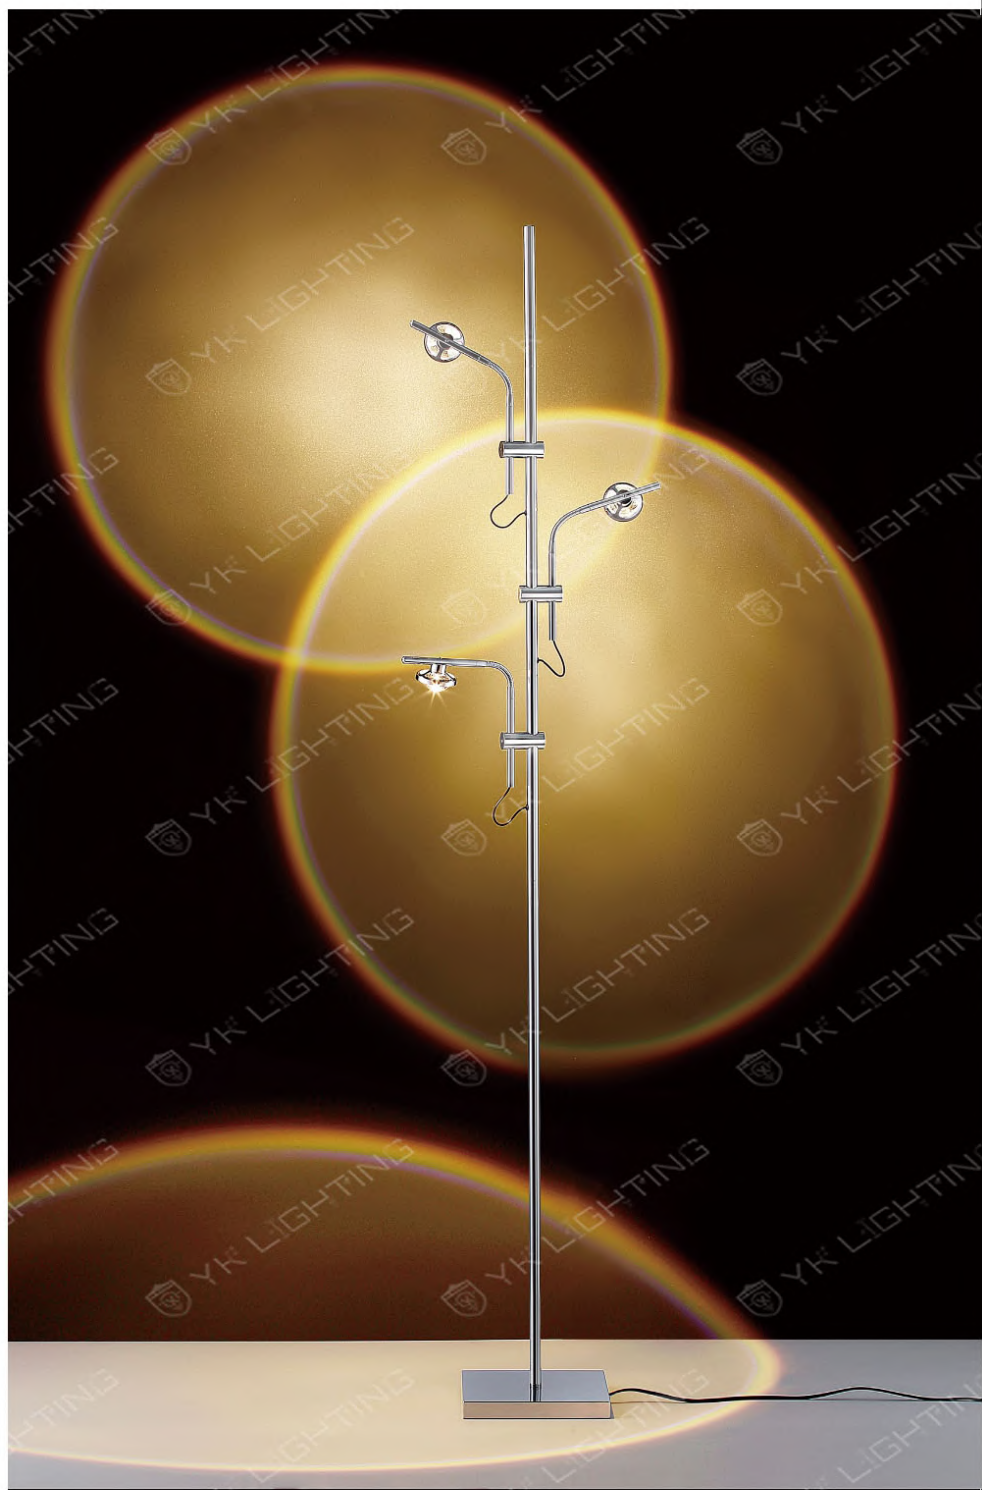

Falo

Professional
catalog

F-2216-1 98000

Φ380 H1630mm

LED 3W

鋼材、鋁材、內置濾片可更換顏色

Falo Catalog 216