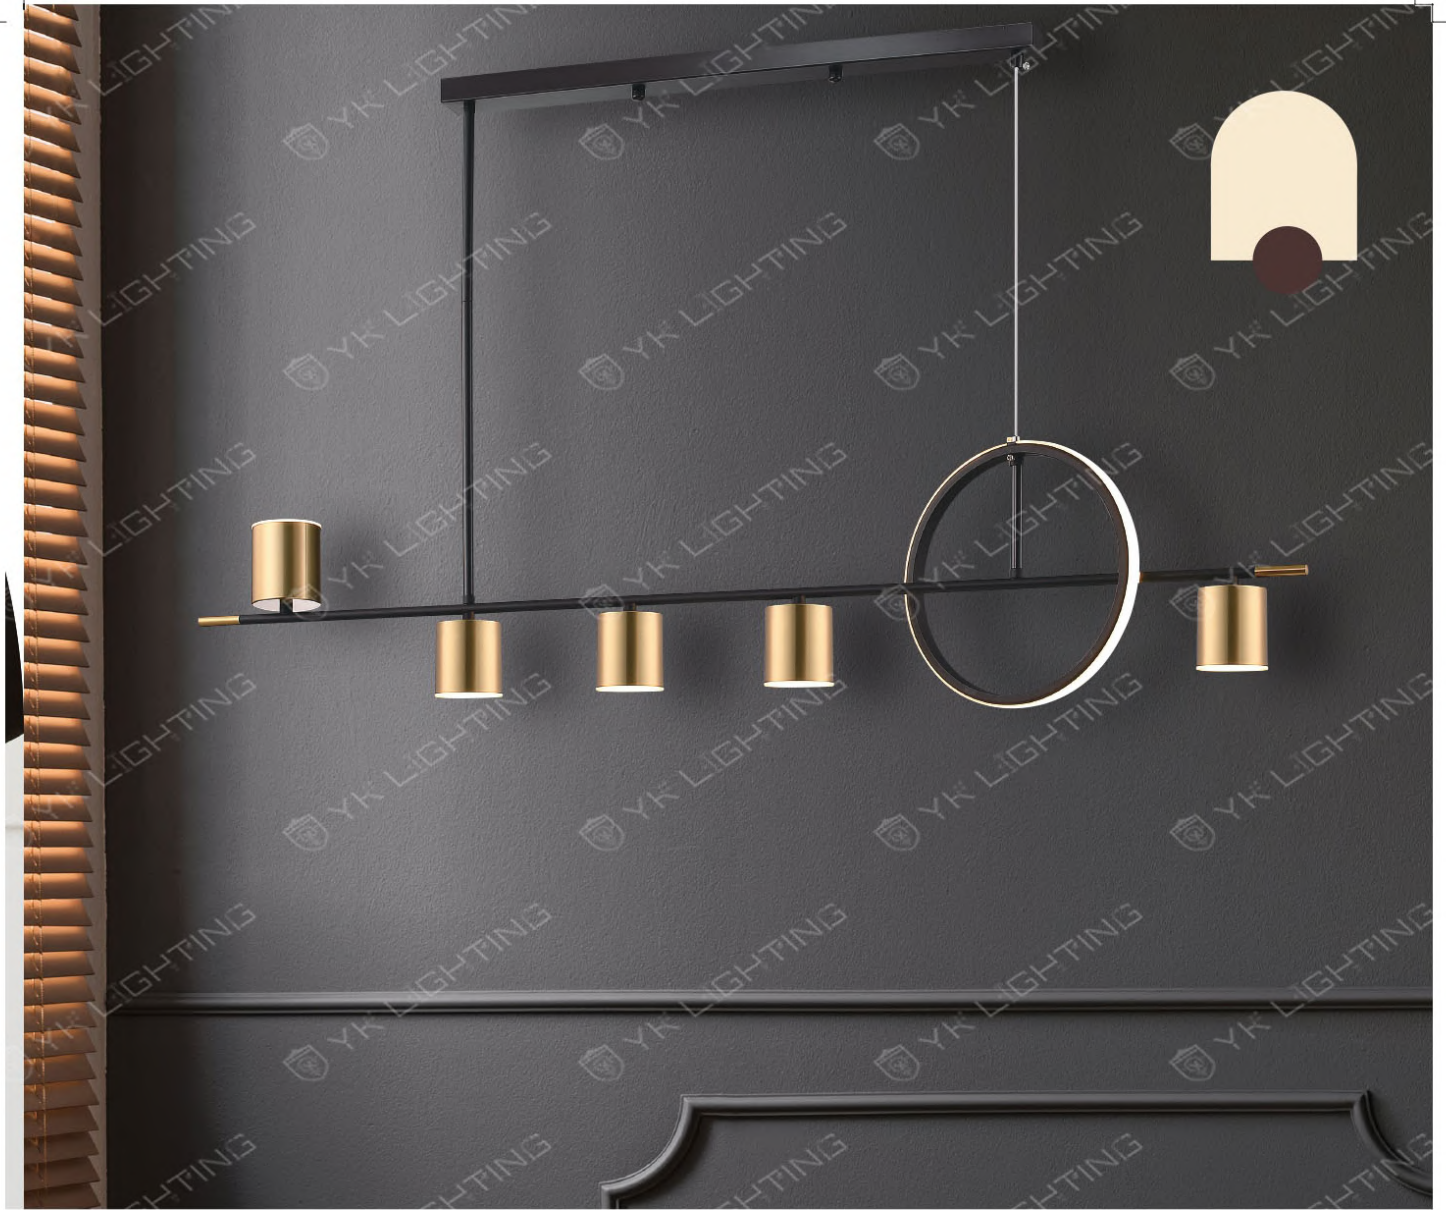

Falo

Professional, Fashion, Trend

F-2047-1 51000

L900 W105 H110mm 桿長 200mm+300mm

LED 20W 三色變光

鋼材