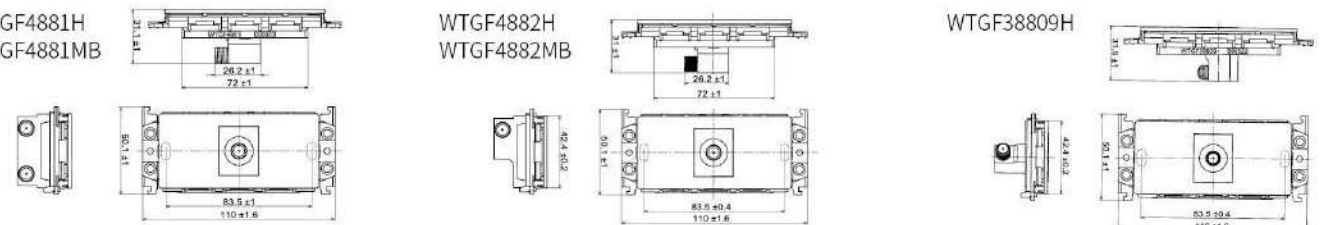

WTGF4881H
WTGF4881MB

WTGF4882H
WTGF4882MB

WTGF38809H