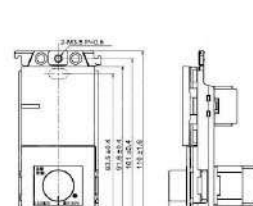

WTFF4179H  
WTGF4179MB

埋入式調光開關

WTGF57016CW  
WTGF57016HK  
WTGF57016B

WTGF57111H  
WTGF57121H

WTGF57112H  
WTGF57122H

WTGF57026CW  
WTGF57026HK  
WTGF57026B

WNF5711H  
WNF5712H

WTGF57626CW  
WTGF57626H  
WTGF57626B