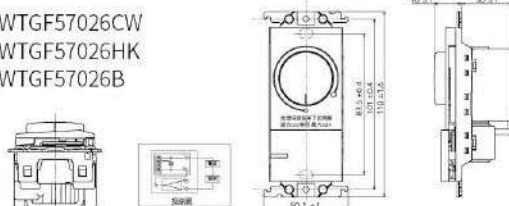

WTFF4179H  
WTGF4179MB

埋入式調光開關

WTGF57016CW  
WTGF57016HK  
WTGF57016B

WTGF57111H  
WTGF57121H

WTGF57112H  
WTGF57122H

WTGF57026CW  
WTGF57026HK  
WTGF57026B

WNF5711H  
WNF5712H

WTGF57626CW  
WTGF57626H  
WTGF57626B