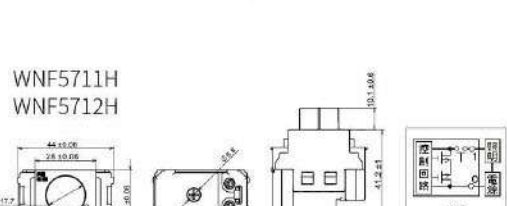

WTFF4179H  
WTGF4179MB

埋入式調光開關

WTGF57016CW  
WTGF57016HK  
WTGF57016B

WTGF57111H  
WTGF57121H

WTGF57112H  
WTGF57122H

WTGF57026CW  
WTGF57026HK  
WTGF57026B

WNF5711H  
WNF5712H

WTGF57626CW  
WTGF57626H  
WTGF57626B