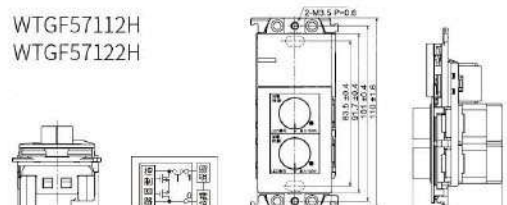

WTFF4179H  
WTGF4179MB

埋入式調光開關

WTGF57016CW  
WTGF57016HK  
WTGF57016B

WTGF57111H  
WTGF57121H

WTGF57112H  
WTGF57122H

WTGF57026CW  
WTGF57026HK  
WTGF57026B

WNF5711H  
WNF5712H

WTGF57626CW  
WTGF57626H  
WTGF57626B