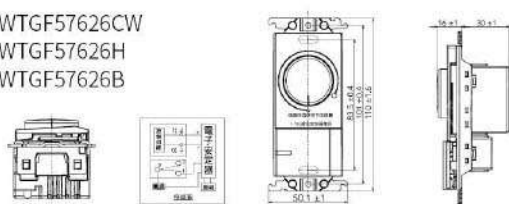

WTFF4179H  
WTGF4179MB

埋入式調光開關

WTGF57016CW  
WTGF57016HK  
WTGF57016B

WTGF57111H  
WTGF57121H

WTGF57112H  
WTGF57122H

WTGF57026CW  
WTGF57026HK  
WTGF57026B

WNF5711H  
WNF5712H

WTGF57626CW  
WTGF57626H  
WTGF57626B