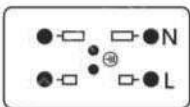

· 接線注意事項

/插座接線/

1. 請將火線(L)插入標示短棒孔位
2. 請將中性線(N)插入標示長棒孔位

/接線方法/

銅線請確實插到底

/接地插座接線/

1. 請將火線(L)插入標示短棒孔位
2. 請將中性線(N)插入標示長棒孔位
3. 請將接地線插入⊕孔

/退除電線/

1. 使用一字螺絲起子插入退線孔內
2. 稍加施力將電線拔出

/資訊插座配線圖/

接點配線表 A				接點配線表 B			
橙	白	藍	白	綠	白	藍	白
橙	藍	藍	白	綠	藍	藍	白
棕	白	綠	白	棕	白	橙	白
棕	綠			棕	橙		
資料/圖像傳輸				影像/聲音傳輸			

/螢光開關注意事項/

使用非傳統照明器具及光源，如(BB/3U/麗晶燈管及電子安定器)等器具，由於高阻抗之故，使螢光開關之螢光燈不亮，請使用下圖之電壓迴流器，並聯於燈具使用而非開關問題。