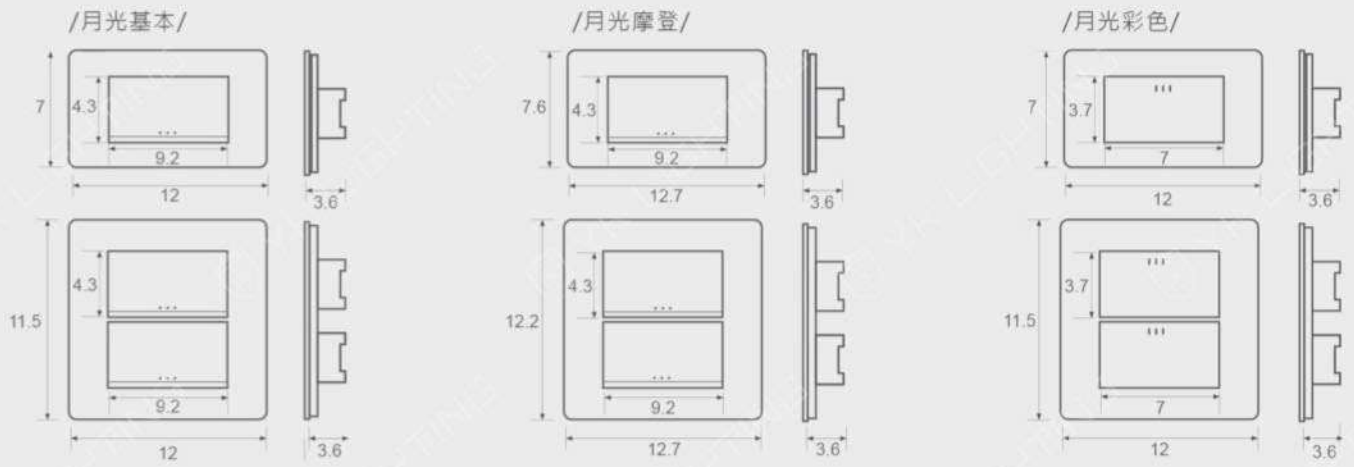

面板尺寸圖

· 開關面板尺寸