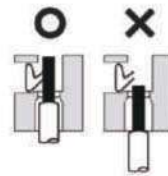

/接線方法/

銅線請確實插到底