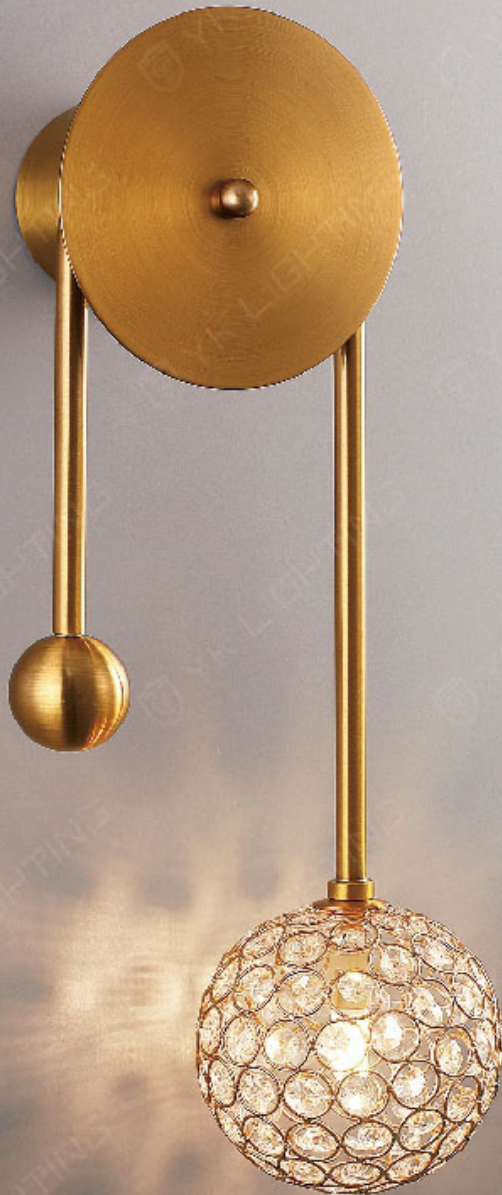

Tomato

TO-60771-8570

W220 H500 D150mm

LED G9 x1 另計 金屬電鍍 水晶珠

TOMATO \ 077