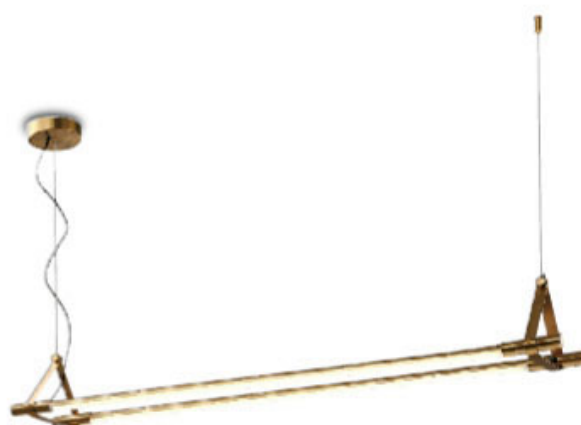

Tomato

TO-60021