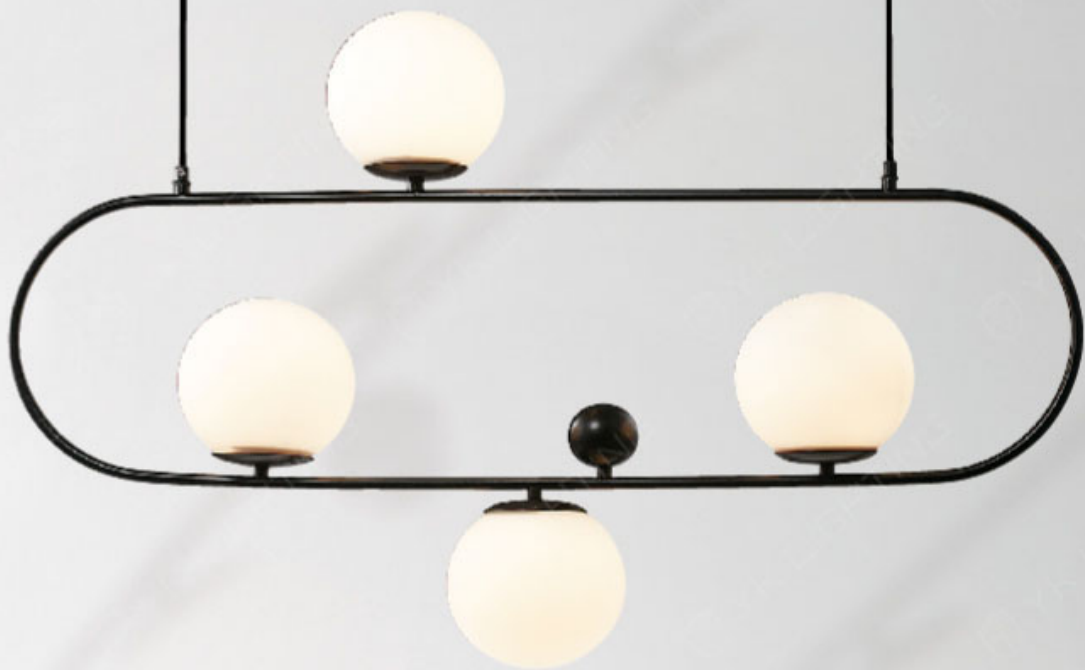

LED G9x5 E14x1 另計 金屬電鍍 玻璃

TO-60051

L1050 W100 H230mm 線長 600mm

15240

LED G9x5 另計 金屬電鍍 玻璃

CRYSTAL CHANDELIERS

THANK THE FLAME FOR ITS LIGHT, BUT DO NOT
FORGET THE LAMPHOLDER STANDING IN
THE SHADE WITH CONSTANCY
OF PATIENCE