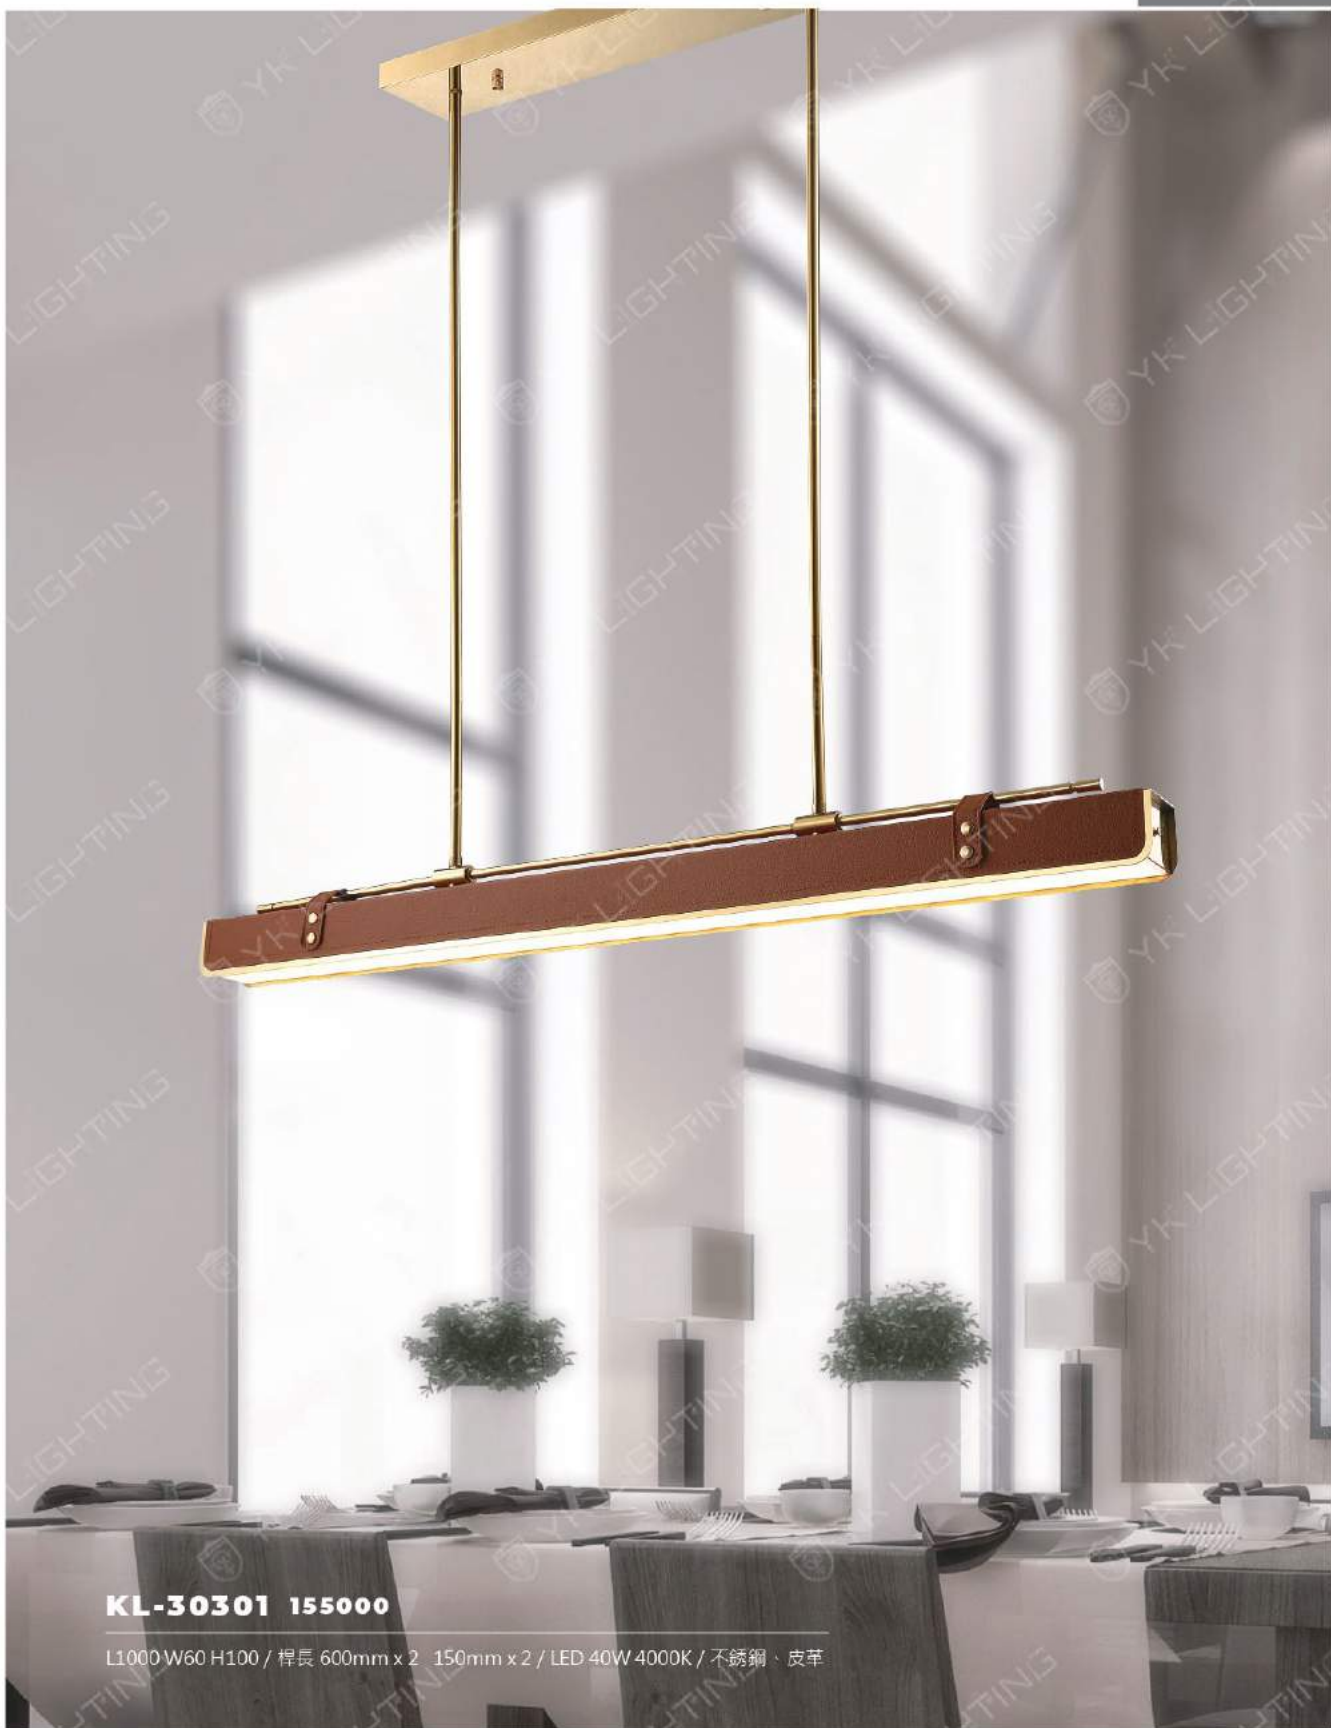

KL-30301 155000

L1000W60 H100 / 桿長 600mm x 2 150mm x 2 / LED 40W 4000K / 不銹鋼、皮革