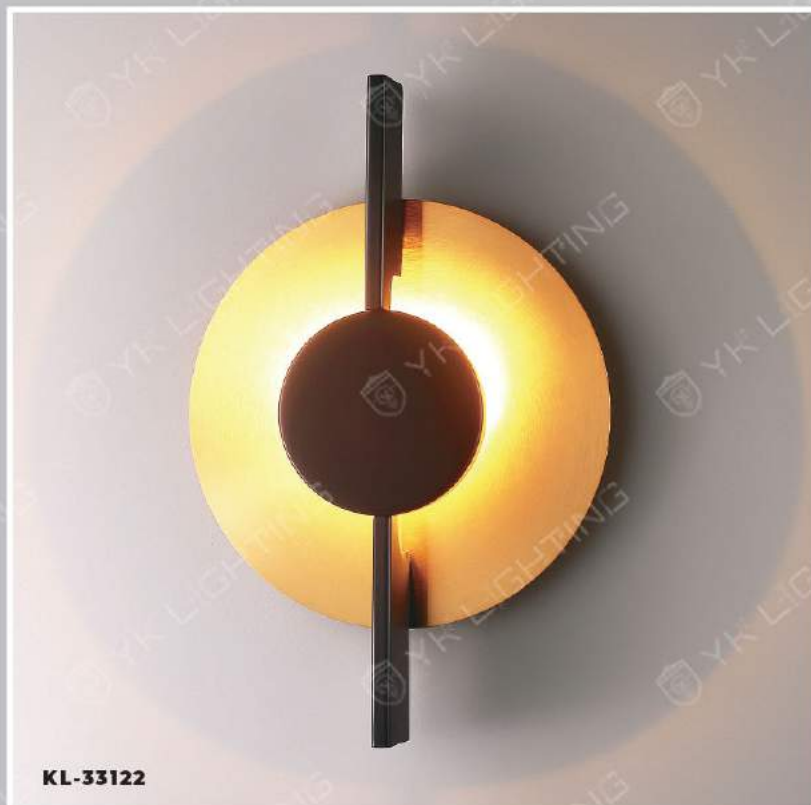

KL-33121

KL-33122

KL-33121 29400

W360 H360 D200mm
附贈 LED 12W / 金屬

KL-33122 27900

W350 H350 D70mm
附贈 LED 12W / 金屬

Though the goodness of life seems at times to suffer setbacks, it always endures. For in the darkest moment, it becomes vividly clear that life is a priceless treasure. And so the goodness of life is made even stranger by the very things that would deprive it.