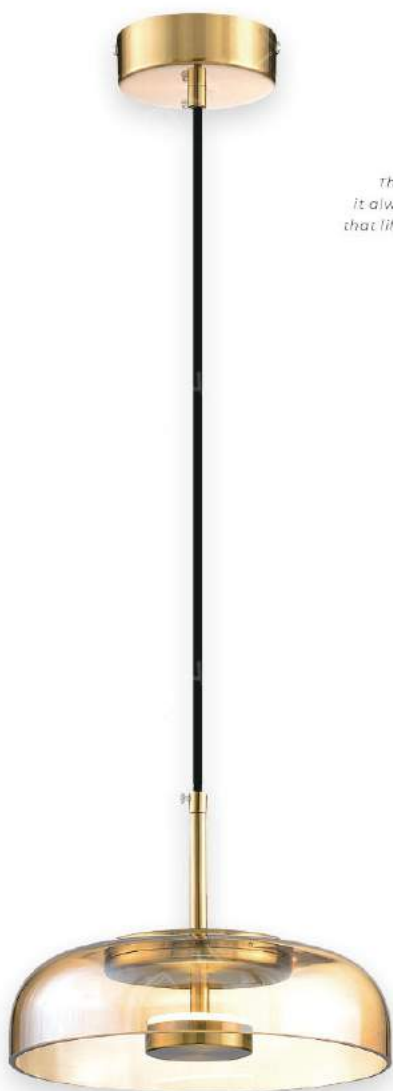

Φ200 H540 / 線長 1000mm
E27 X 1 另計 / 金屬、玻璃

Perfect

Lighting Catalogue

Though the goodness of life seems at times to suffer setbacks, it always endures. For in the darkest moment it becomes vividly clear that life is a priceless treasure. And so the goodness of life is made even stronger by the very things that would oppose it.