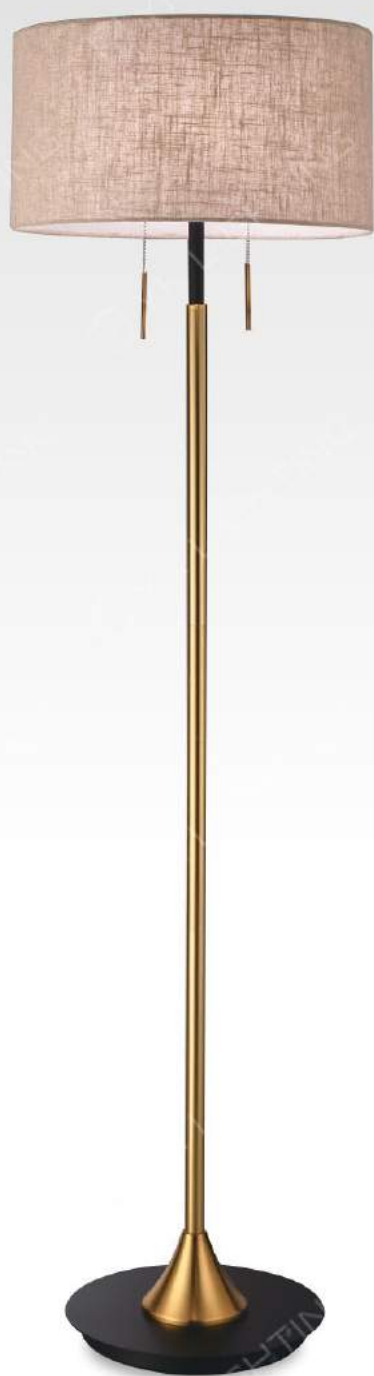

KL-33841

104000

W330 H2200 D2100mm

E27 X 1 另計 / 金屬鍍鎳、天然大理石

Though the goodness of life seems at times to suffer setbacks, it always endures. For in the darkest moment it becomes vividly clear that life is a priceless treasure. And so the goodness of life is made even stronger by the very things that would oppose it.