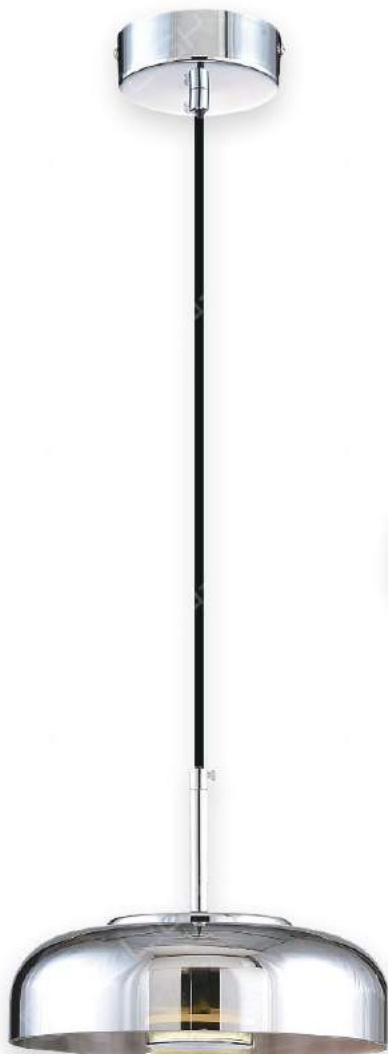

KL-32462

KL-32462

28000

Φ230 H180 / 線長 1000mm
LED 5W/ 金屬電鍍、玻璃