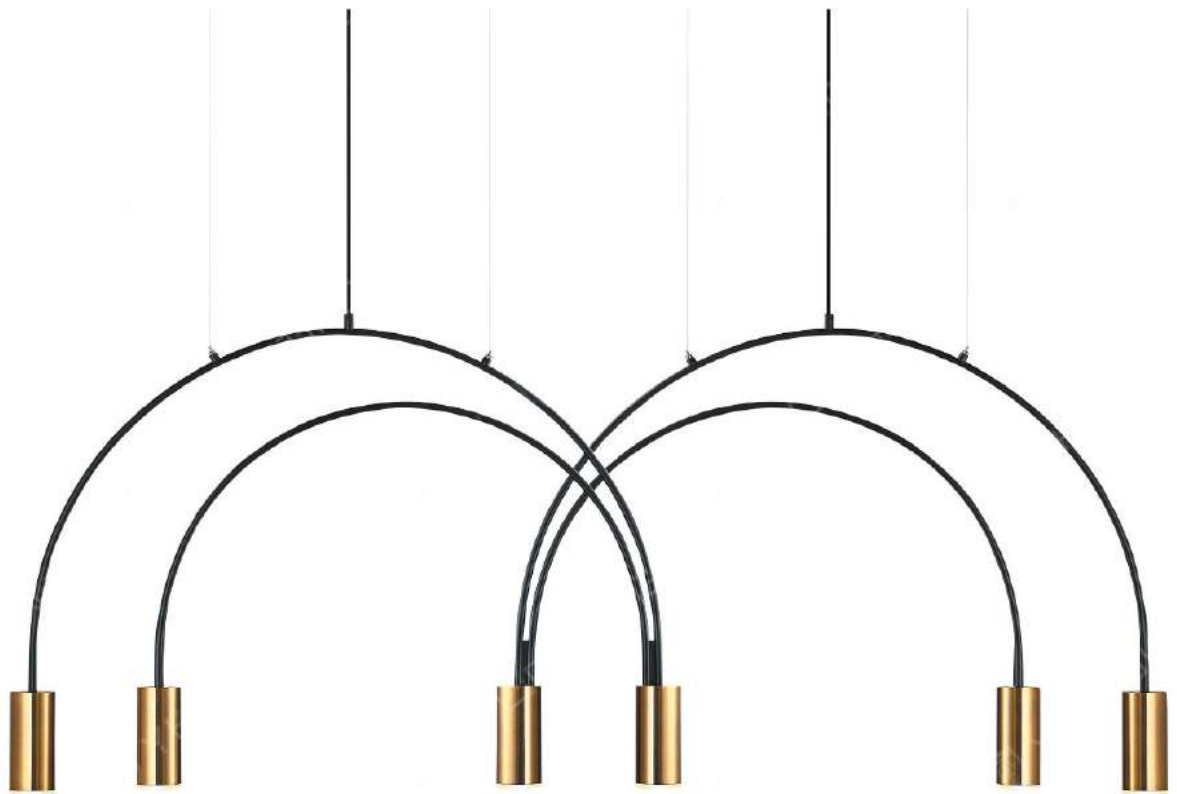

KL-30651 56000

L800 W60 H380 / 線長 1000mm LED 30W 3000K / 鋼材

Perfect

Lighting Catalogue

KL-30661
56000

W920 H620 / 線長 1000mm
G9 X 3 另計
金屬

Though the goodness of life seems at times to suffer setbacks, it always endures. For in the darkest moment it becomes vividly clear that life is a priceless treasure. And so the goodness of life is made even stronger by the very things that would oppose it.