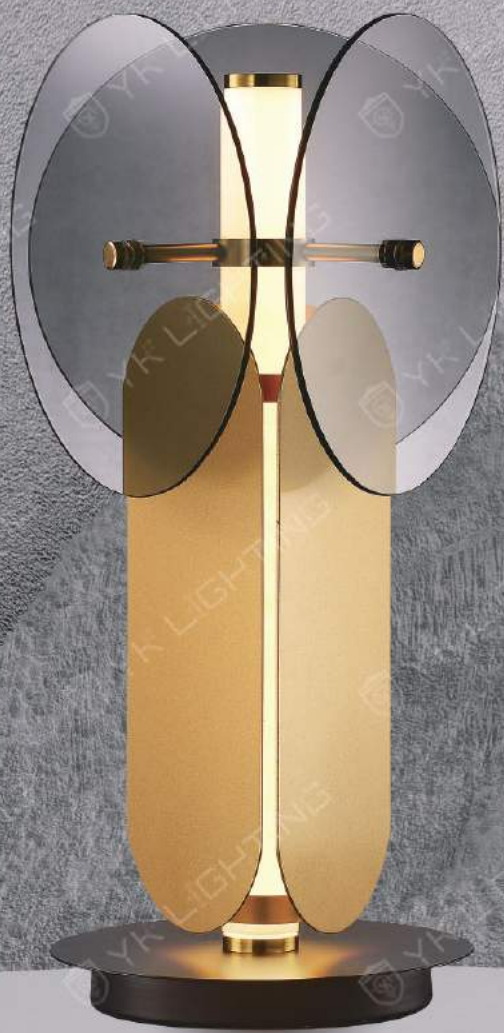

Perfect

Lighting Catalogue

Through the goodness of life seems at times to suffer setbacks, it always endures. For in the darkest moment it becomes vividly clear that life is a precious treasure and so the goodness of life is made even stronger by the very things that would oppose it.

KL-33561

82200

Φ280 H510mm

LED 12W 3000K / 鋼材・玻璃