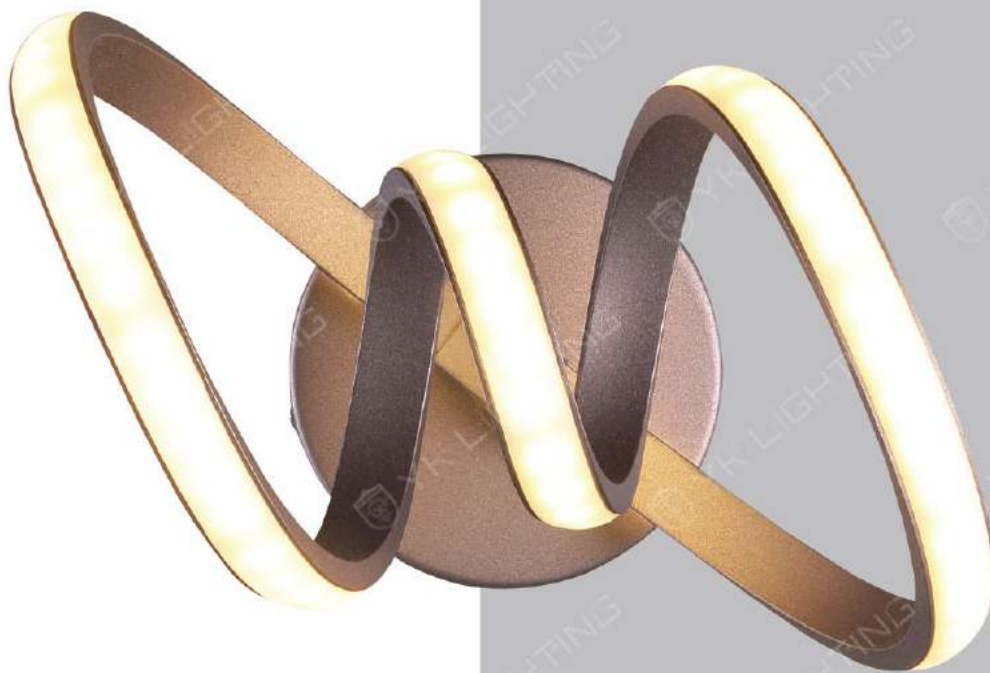

22000

W250 H410 D100mm

G4 X 2另計 / 鋼材

KL-32922

Though the goodness of life seems at times to suffer setbacks, it always endures. For in the darkest moment it becomes vividly clear that life is a priceless treasure. And so the goodness of life is made even stronger by the very things that would oppose it.