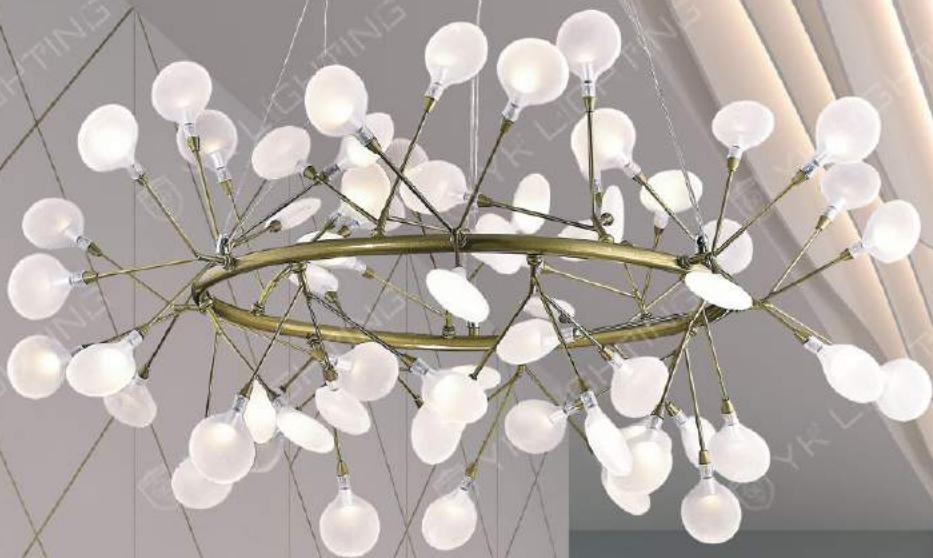

KL-31061 64000

L1200 W150 H320 / 線長 1000mm E14 X 4 另計 / 金屬烤漆、乳白玻璃

KL-31071 120000

W1100 H300 D430mm / G9 X 10 另計 / 金屬烤漆、玻璃

PERFECT CATALOGUE

107

Though the goodness of the sweet times to suffer sets the
darkest moment it becomes, vividly clear that there is going to be treasure. And so the goodness
of life is made even stronger by the very things that would oppose it.