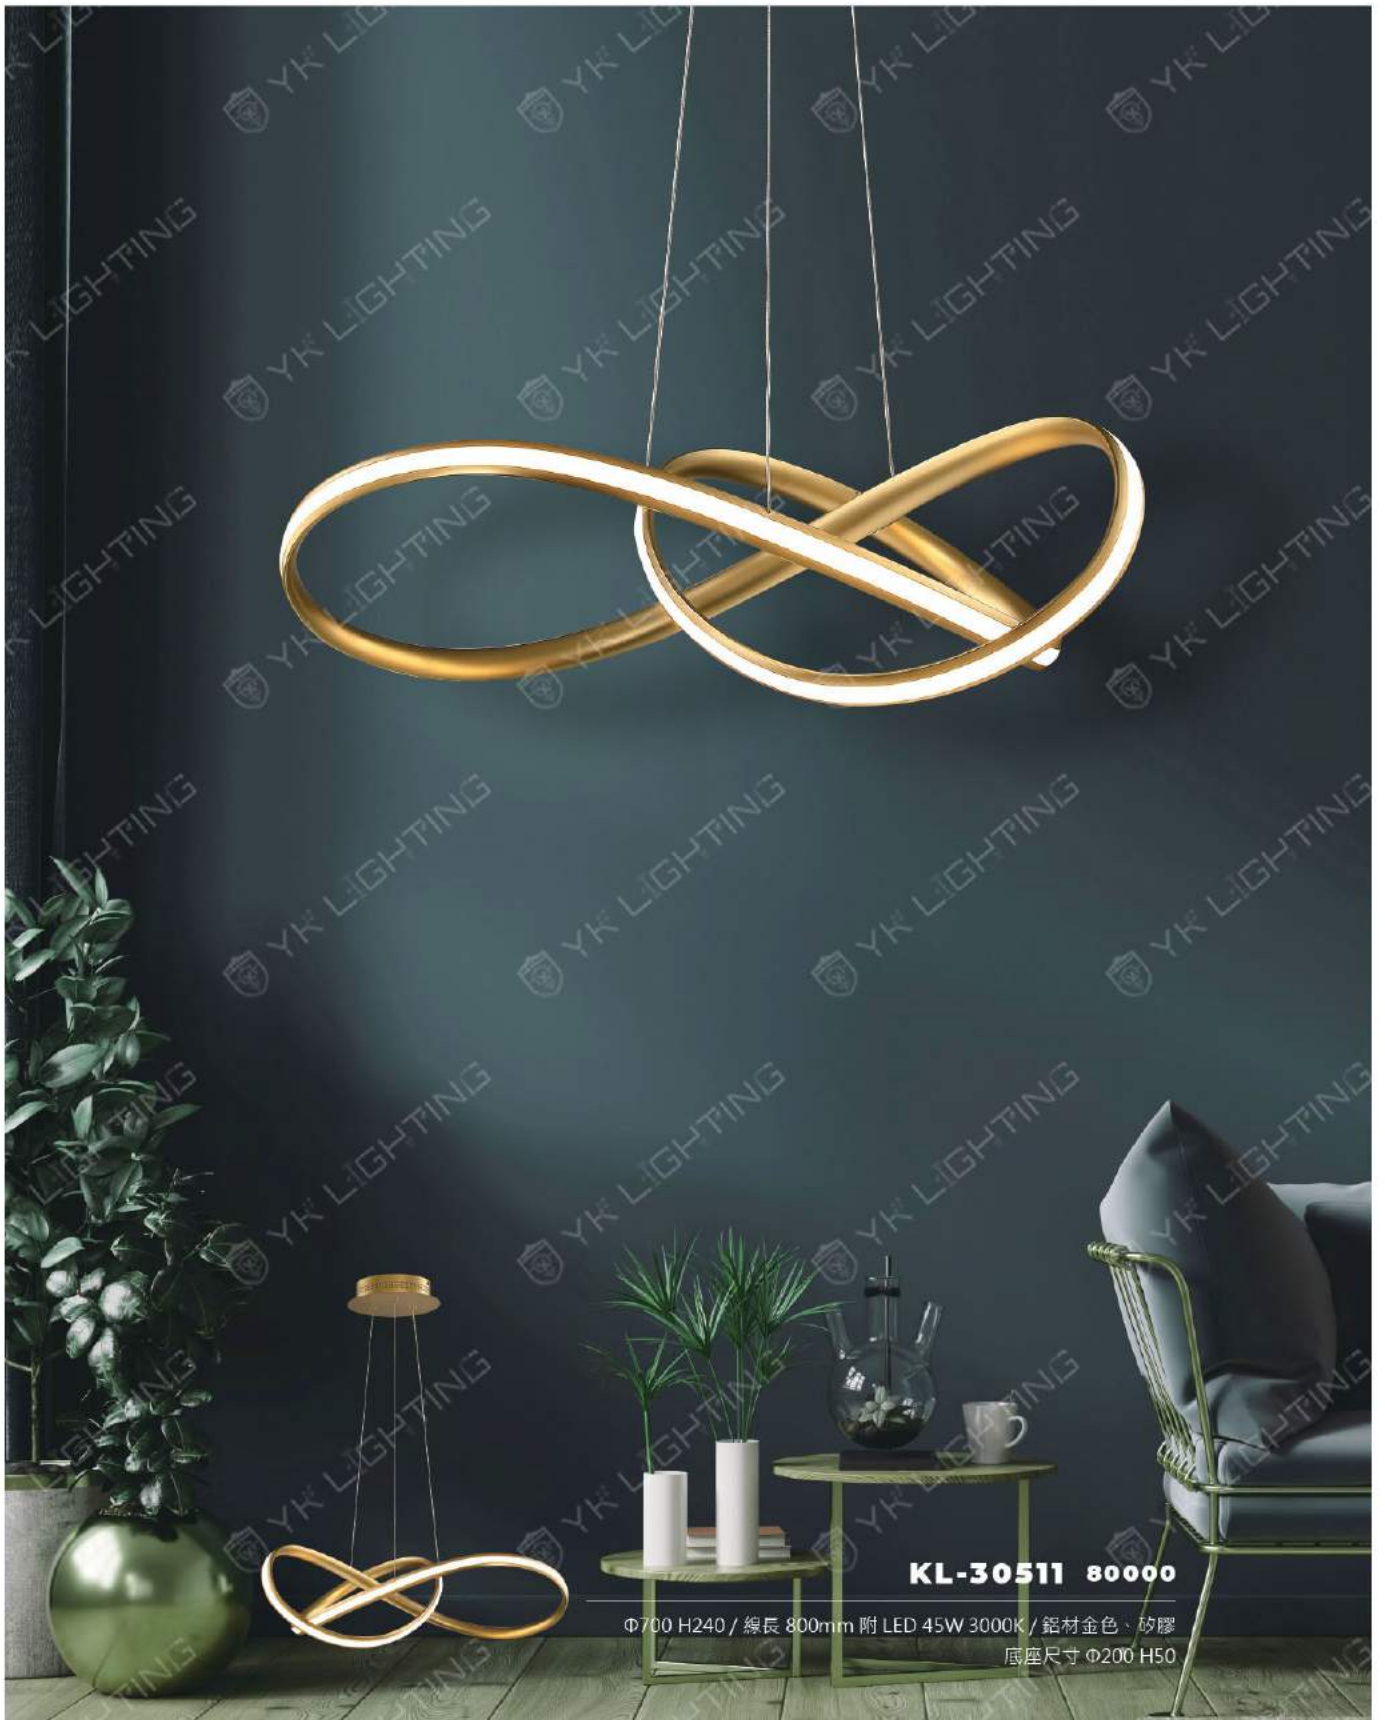

KL-30511 80000

Φ700 H240 / 線長 800mm 附 LED 45W 3000K / 鋁材金色、矽膠
底座尺寸 Φ200 H50