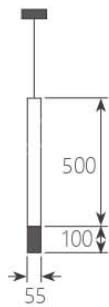

L500 W55 H485mm
LED 5W x 3 4000K
鋁材烤漆

LD 2118-2 24000

L500 W55 H485mm
LED 5W x 3 4000K
鋁材烤漆

LD 2118-3 8000

Ø55 H485mm
LED 5W 4000K
鋁材烤漆

LD 2118-4 8000

Ø55 H485mm
LED 5W 4000K
鋁材烤漆

LD 2119-1 15000
 Ø55 H600mm
 LED 5W 3000K
 橡木金屬