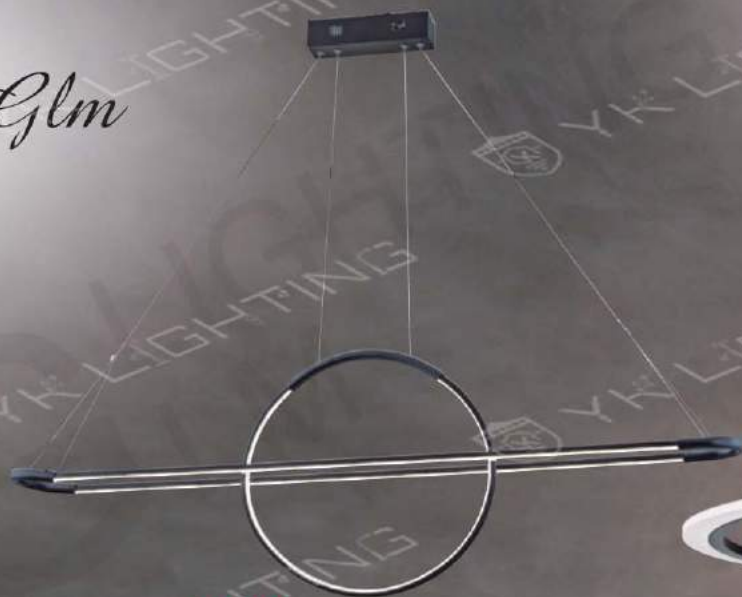

Gl m

GLM-12781 17800
L1200mm W200mm H300mm
線長1000mm
附LED 70Wx1 (三色變光)
鋁製品