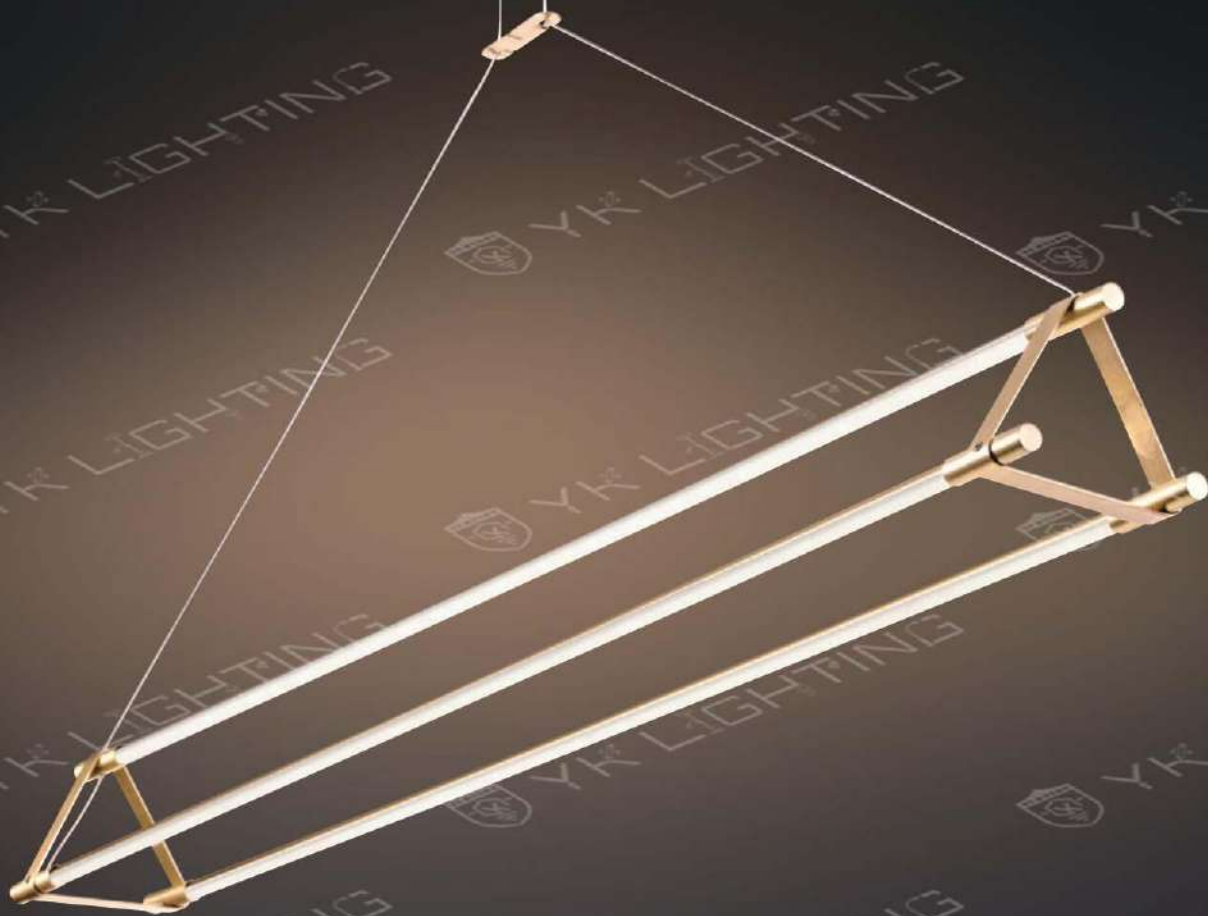

OUR PROJECT+

DESIGN THEME

GLM-11021 20900

L1200mm W130mm H110mm 線長1000mm 附LED 24W 4000Kx3 鐵材電鍍、銅製品、PC