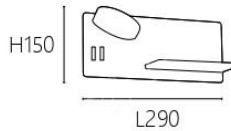

OK 20071/2 18000
Ø165 D42mm
內附LED 6W 3000K
鋁材烤漆

OK 20073/4 17500
W85 H200 D75mm
內附LED 6W 3000K
鋁材烤漆

OK 20081

OK 20083

OK 20082

OK 20084

OK 20081 26000

L300 D110 H120mm
 內含LED 3W x 1 / 5W x1 3000K
 鋼材烤漆
 可無線充電