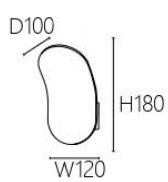

OK 20082 26000

L290 D110 H150mm
 內含LED 5W 3000K
 鋼材烤漆
 可無線充電

OK 20083/4 12800

W100 H200 D90mm
 附LED 3W x 2 3000K
 鋁材烤漆

OK 20091B/W

OK 20092B/W

OK 20091B/W 16000
 W85 H200 D85mm
 附LED 3W x 2 3000K
 鋁材烤漆

OK 20092B/W 12500
 W120 H180 D100mm
 內附LED 6W 3000K
 鋁材烤漆