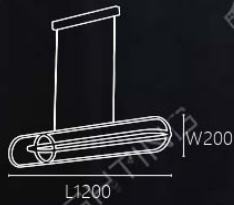

106

OK 21061 78000

L1200 W200 線長1500mm
內含LED 45W 3000K
鋼材