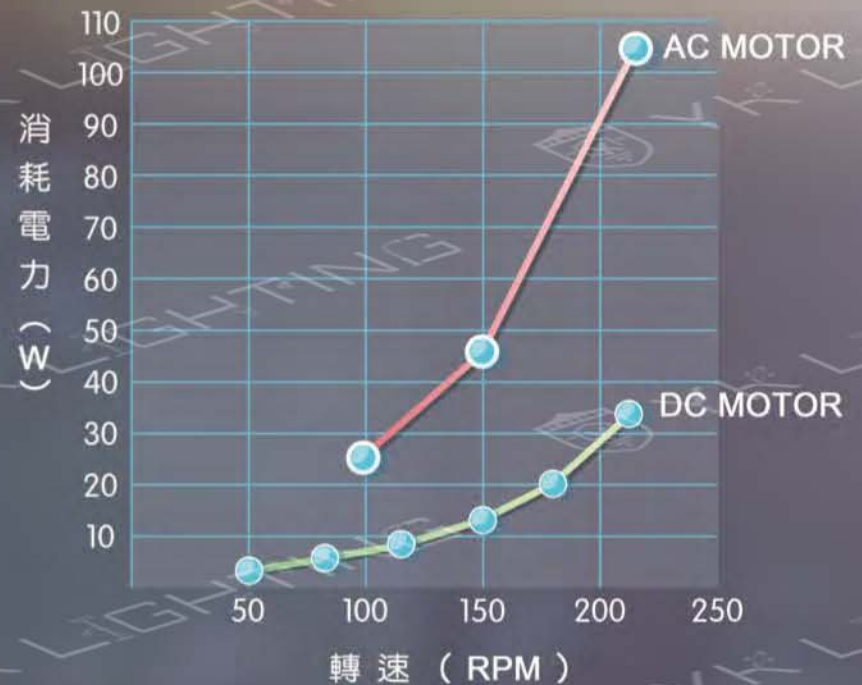

MOTOR

Energy efficiency anywhere

High performance: Ultra energy efficient DC motor consumes only 35% of energy of traditional motor.
Precision balanced motor and blades for wobble-free operation.

超省電

SAVE POWER

直流省電馬達的先進的設計，大幅提高運轉效率
相較於傳統馬達，有效節省65% 以上電力。

段速	VI	V	IV	III	II	I
瓦特/W	30	20	13	9	6	3
轉速/分	210	180	150	120	80	50

將財傳統馬達 AC MOTOR

直徑	馬達特性	適用坪數	轉速 / 分			瓦特 / (w)			體積	毛重 (公斤)
			高	中	低	高	中	低		
60"	188X22m/m	6以上	210	150	100	105	46	23	2.3	13
56"	188X20m/m	5-6	230	150	98	100	45	21	1.9	11
52"	188X15m/m	4-5	226	151	98	95	44	22	1.64	9
42"	153X12m/m	2-3	230	172	98	49	26	11	1.4	6

將財DC馬達 高速運轉時，KW/Hr 是約 32.6 時間的運轉可能。台灣ではKWは換算すれば、一元当りは約15.5時間使えます。