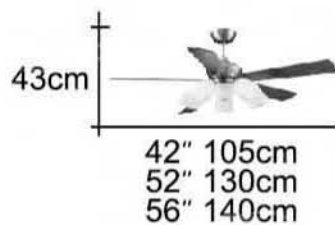

DC65-670 56" DC省電馬達
直流變頻

- 牙白 手工烤漆 主體
- 木質合板葉片
- 六段正反轉 微電腦無線遙控
- 燈具電子式分段控制
- 手工流水石紋玻璃
- E27X5 E12X1 燈管另計

可訂製 52" 42"