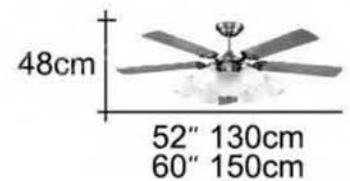

Environment Friendly

WITH GLOBAL FAN
Comfortable **Dignity**

F283 **52"** AC 馬達
188X20mm

- 多層次 手工彩繪烤漆 主體
- 胡桃紋 木質合板葉片
- 微電腦無線遙控

F583 **60"** AC 馬達
188X20mm

- 燈具電子式分段控制
- 手工流水石紋玻璃
- E27 x 6 E12 x 2 燈管另計

無線遙控變速