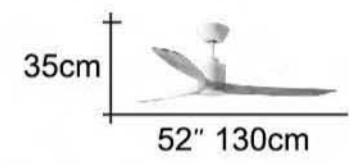

DC16-536 52" DC省電馬達
直流變頻

- 牙白手工烤漆主體
- CNC實木葉片
- 輕量化鋁合金轉盤
- 六段正反轉微電腦無線遙控

無線遙控變速

あなたの生活方式のシーリングファン

WITH GLOBAL FAN
Comfortable SCANDINAVIAN