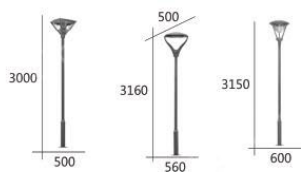

F3

Out door
profession Lighting

F3-20011 41000

Ø:600mm H:3090mm
附 LED 40W X 1 4000K 全電壓
壓鑄鋁烤漆 鍍鋅鋼管 壓克力
沙黑色 明瑋驅動
管柱 Ø 76mm 附膨脹螺絲

F3-20012 37500

Ø:450mm H:2990mm
附 LED 30W X 1 4000K 全電壓
鋁製品烤漆 鍍鋅鋼管 壓克力
深灰色 明瑋驅動
管柱 Ø 76mm 附膨脹螺絲

F3-20011

F3-20012

F3

Out door
profession Lighting

F3-20021

F3-20022

F3-20021 **27500**

W:670mm H:3200mm D:400mm
E27 LED 燈泡 X 1 另計
鋁製品烤漆 壓克力 鍍鋅鋼管
管柱 \varnothing 76mm 附膨脹螺絲

F3-20022 **27000**

W:850mm H:2960mm D:500mm
E27 LED 燈泡 X 1 另計
金屬 壓克力 鍍鋅鋼管 沙黑色
管柱 \varnothing 76mm 附膨脹螺絲

I wish I had your pair of wings
 Had them last night in my dreams
 I was chasing butterflies
 Till the sunrise broke my eyes
 Tonight the sky has glued my eyes
 Cause what they see's an angel hive
 I've got to touch that magic sky
 And greet the angels in their hive