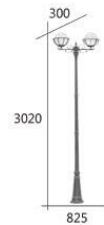

F3-20131 22400

L:825mm H:3020mm D:300mm
E27 LED 燈泡 X 2 另計
壓鑄鋁烤漆 PP 奶白罩
附膨脹螺絲

F3-20132 5700

∅:270mm H:530mm
E27 LED 燈泡 X 1 另計
鋁製品烤漆 玻璃
管柱∅ 76mm 另計