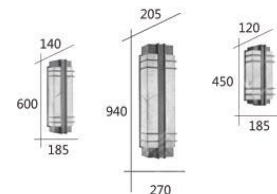

F3-20313 9000

W:185mm H:450mm D:120mm
E27 LED 燈泡 X 2 另計
不鏽鋼烤爆花金色 仿雲石罩

LANDSCAPE

I wish I had your pair of wings. Had them last night in my dreams.
I was chasing butterflies. Till the sunrise broke my eyes.

profession Lighting