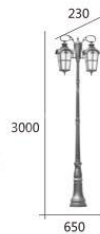

F3-20103

F3-20103 **30300**
L:650mm W:230mm H:3000mm
E27 LED 燈泡 X 2 另計
鋁鑄品 烤咖啡色 玻璃
附膨脹螺絲