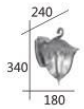

F3-20543 4450

W:180mm H:340mm D:240mm
E27 LED 燈泡 X 1 另計
鋁製品烤漆刷金 玻璃

F3-20544