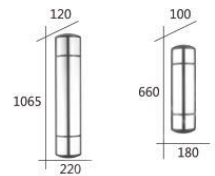

profession Lighting

light

We may pass violets looking for roses.
We may pass contentment looking for victory."
— Bernard Williams, Philosopher

F3-20321

F3-20322

F3-20321 **22300**

W:220mm H:1065mm D:120mm
E27 LED 燈泡 X 4 另計
不鏽鋼烤漆 壓克力罩