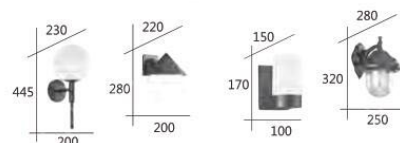

We may pass violets looking for roses.
We may pass contentment looking for victory."
– Bernard Williams, Philosopher

W:200mm H:330mm D:260mm
E27 LED 燈泡 X 1 另計
鋁製品烤漆 PC 罩

W:200mm H:445mm D:230mm
E27 LED 燈泡 X 1 另計
不鏽鋼烤漆 壓克力

W:200mm H:280mm D:220mm
E27 LED 燈泡 X 1 另計
鋁製品 PC 罩

F3-20554 1900

W:100mm H:170mm D:150mm
E27 LED 燈泡 X 1 另計
鋁製品 玻璃 沙黑色

W:250mm H:320mm D:280mm
E27 LED 燈泡 X 1 另計
亮光黑 PC 罩