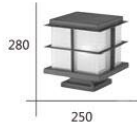

Sometimes I wish I were an angel
Sometimes I wish I were you
Sometimes I wish I were an angel
Sometimes I wish I were you

F3-20661

F3-20662

F3-20661 **11200**

□ :250mm H:280mm
底座□ :150mm
E27 LED 燈泡 X 1 另計
不鏽鋼烤漆 沙黑色 鋼化玻璃