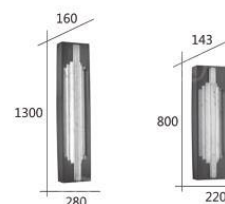

F3-20142 20900

W:220mm H:800mm D:143mm
附 T5 2 尺 LED 10W X 2
暖白光 全電壓
不鏽鋼烤漆 仿雲石