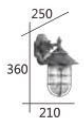

F3-20544 5250

W:210mm H:360mm D:250mm
E27 LED 燈泡 X 1 另計
鋁鑄品 黑刷金 玻璃

We may pass violets looking for roses.
 We may pass contentment looking for victory."
 – Bernard Williams, Philosopher

F3-20551

F3-20552

F3-20553