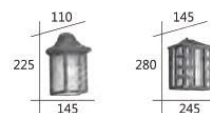

Sometimes I wish I were an angel
Sometimes I wish I were you
Sometimes I wish I were an angel
Sometimes I wish I were you

F3-20611 **1800**
W:145mm H:225mm D:110mm
E27 LED 燈泡 X 1 另計
鋁製品烤漆 氣泡玻璃

F3-20612 **2450**
W:245mm H:280mm D:145mm
E27 LED 燈泡 X 1 另計
金屬烤漆 玻璃

F3-20613

F3-20613 **2000**
W:255mm H:305mm D:125mm
E27 LED 燈泡 X 1 另計
鋁鑄品 烤沙黑色 玻璃

F3-20614 **3300**
W:375mm H:310mm D:140mm
E27 LED 燈泡 X 1 另計
鋁製品 烤沙黑色 玻璃