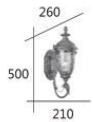

F3-20471 **5700**
W:210mm H:500mm D:260mm
E27 LED 燈泡 X 1 另計
鋁製品烤漆 玻璃