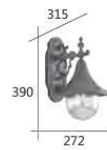

F3-20522 **4600**
W:200mm H:390mm D:240mm
E27 LED 燈泡 X 1 另計
鋁製品烤漆 玻璃